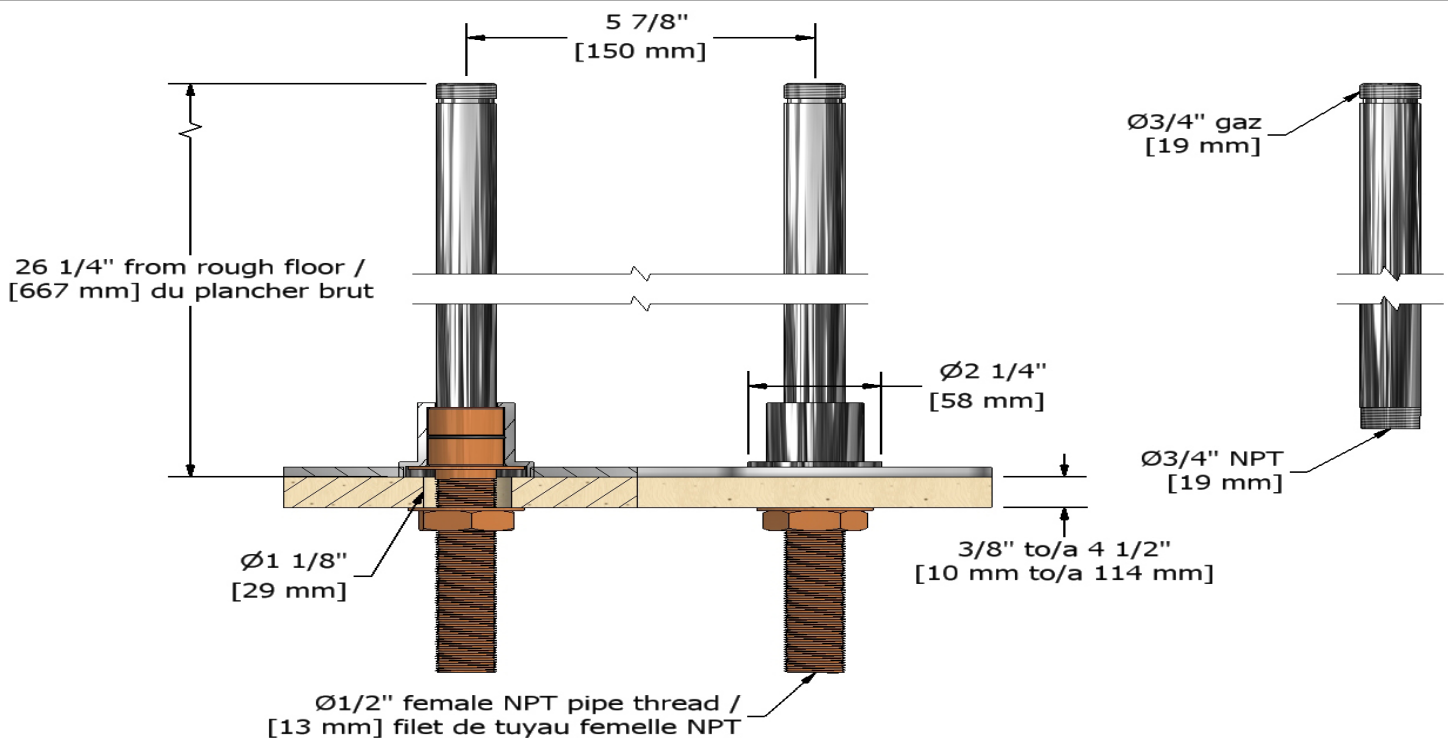

Sizes, models and finishes may differ from thoses presented.

Warranty

This **Riobel Inc.** product you have purchased carries a Limited Lifetime Warranty on the chrome, PVD finish, blacks and all working parts and is guaranteed from the initial purchase date against all manufacturing defects. All other finishes, including plastic components, are guaranteed for one year. All electric and/or electronic parts are covered by a 5-year limited warranty.

Customer Service

Ontario, West Canada : 888-287-5354 Quebec, Maritimes, United States : 866-473-8442

2020.06.12