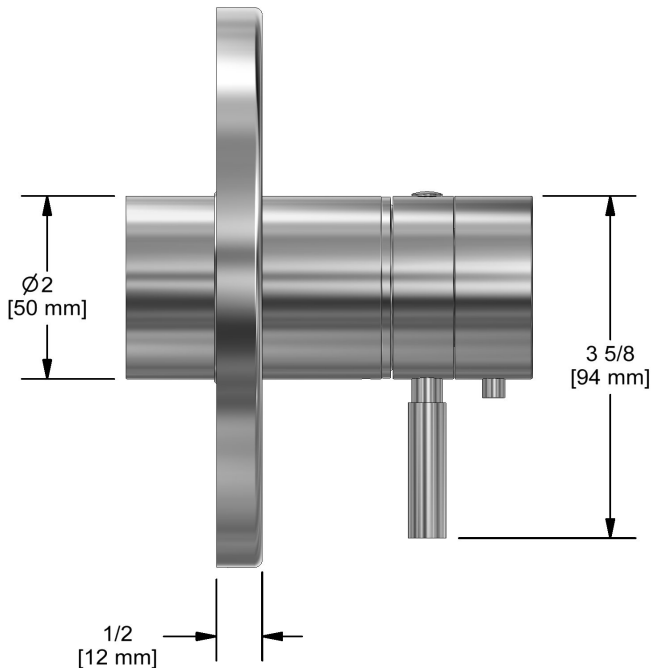

3-way Type T/P coaxial valve trim
TRUTM45

Specifications

Descriptions

- R45, R45-SPEX or R45-EX rough required to complete
- 6 positions (OFF, 1, 1 and 2, 2, 2 and 3, 3) share
- Trim only
- Thermostatic/pressure balance coaxial cartridge with check valves

Available colors

- C : Chrome
- PN : Polished Nickel (PVD)

Certifications

- CSA B125.1
- ASME A112.18.1
- ASSE 1016
- CMR248 Approval
- ADA

Sizes, models and finishes may differ from those presented.

Warranty