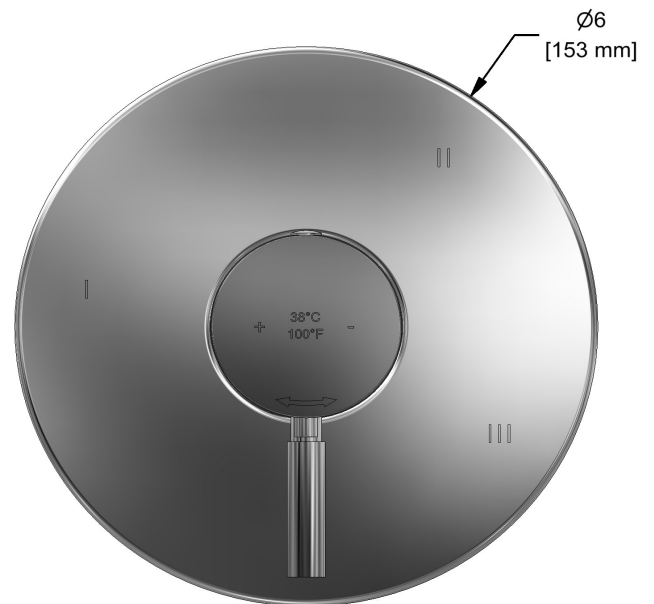

3-way Type T/P coaxial valve trim
TRUTM45

Specifications

Descriptions

- R45, R45-SPEX or R45-EX rough required to complete
- 6 positions (OFF, 1, 1 and 2, 2, 2 and 3, 3) share
- Trim only
- Thermostatic/pressure balance coaxial cartridge with check valves

Available colors

- C : Chrome
- PN : Polished Nickel (PVD)

Certifications

- CSA B125.1
- ASME A112.18.1
- ASSE 1016
- CMR248 Approval
- ADA

Sizes, models and finishes may differ from those presented.

Warranty