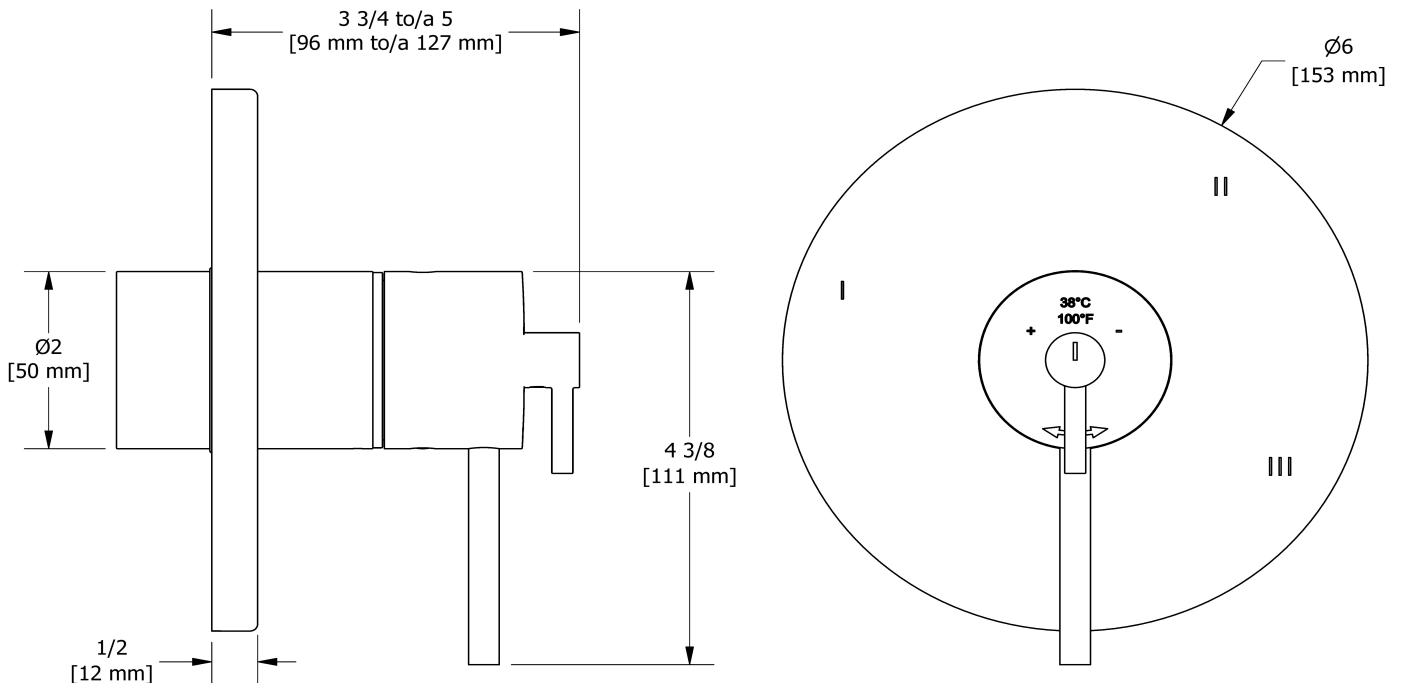

Sizes, models and finishes may differ from those presented.

Warranty

This **Riobel Inc.** product you have purchased carries a Limited Lifetime Warranty on the chrome, PVD finish, blacks and all working parts and is guaranteed from the initial purchase date against all manufacturing defects. All other finishes, including plastic components, are guaranteed for one year. All electric and/or electronic parts are covered by a 5-year limited warranty.

Customer Service

Ontario, West Canada : 888-287-5354 Quebec, Maritimes, United States : 866-473-8442

2020.06.12