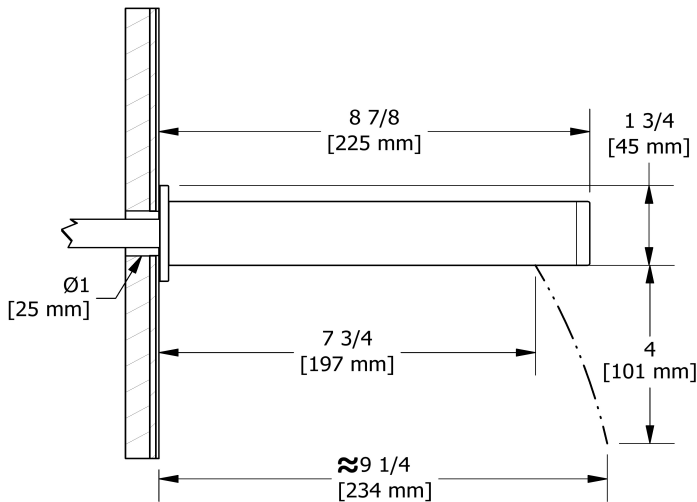

Sizes, models and finishes may differ from those presented.

Warranty

This **Riobel Inc.** product you have purchased carries a Limited Lifetime Warranty on the chrome, PVD finish, blacks and all working parts and is guaranteed from the initial purchase date against all manufacturing defects. All other finishes, including plastic components, are guaranteed for one year. All electric and/or electronic parts are covered by a 5-year limited warranty.

Customer Service

Ontario, West Canada : 888-287-5354 Quebec, Maritimes, United States : 866-473-8442

2020.06.12