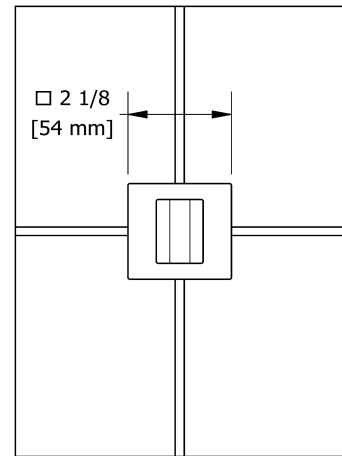

Sizes, models and finishes may differ from those presented.

Warranty

This **Riobel Inc.** product you have purchased carries a Limited Lifetime Warranty on the chrome, PVD finish, blacks and all working parts and is guaranteed from the initial purchase date against all manufacturing defects. All other finishes, including plastic components, are guaranteed for one year. All electric and/or electronic parts are covered by a 5-year limited warranty.

Customer Service

Ontario, West Canada : 888-287-5354 Quebec, Maritimes, United States : 866-473-8442

2020.06.12