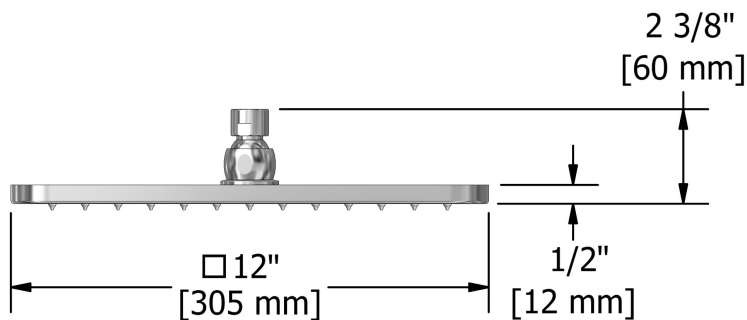

30 cm (12") shower head
482

Specifications

Descriptions

- Swivel
- Scale-free
- G½" inlet female

Available colors

- C : Chrome
- PN : Polished Nickel (PVD)

Available flow

- 7.6 L/min, 2.0 gpm (US) 60psi

Certifications

- CSA B125.1
- ASME A112.18.1
- CMR248 Approval

cUPC®

Sizes, models and finishes may differ from those presented.

Warranty

This **Riobel Inc.** product you have purchased carries a Limited Lifetime Warranty on the chrome, PVD finish, blacks and all working parts and is guaranteed from the initial purchase date against all manufacturing defects. All other finishes, including plastic components, are guaranteed for one year. All electric and/or electronic parts are covered by a 5-year limited warranty.