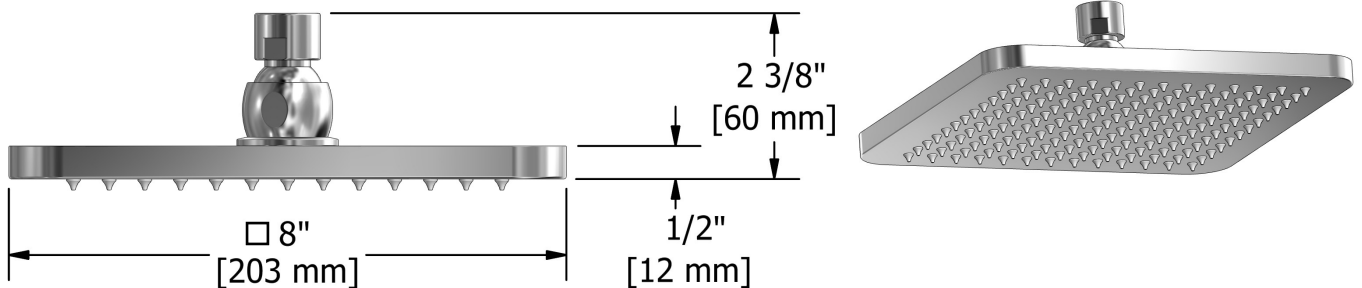

20 cm (8") shower head
478

Specifications

Descriptions

- Scale-free
- Swivel
- G½" inlet female

Available colors

- C : Chrome
- BN : Brushed Nickel (PVD)
- PN : Polished Nickel (PVD)

Available flows

- 7.6 L/min, 2.0 gpm (US) 60psi
- 5.69 L/min, 1.5 gpm (US) 60psi (**478-15**)
- 6.6L/min, 1.75 gpm (US) 60psi (**478-WS**) *

EPA certification applicable to the indicated model only

Certifications

- CSA B125.1
- ASME A112.18.1
- CMR248 Approval

Sizes, models and finishes may differ from thoses presented.

Warranty

This **Riobel Inc.** product you have purchased carries a Limited Lifetime Warranty on the chrome, PVD finish, blacks and all working parts and is guaranteed from the initial purchase date against all manufacturing defects. All other finishes, including plastic components, are guaranteed for one year. All electric and/or electronic parts are covered by a 5-year limited warranty.