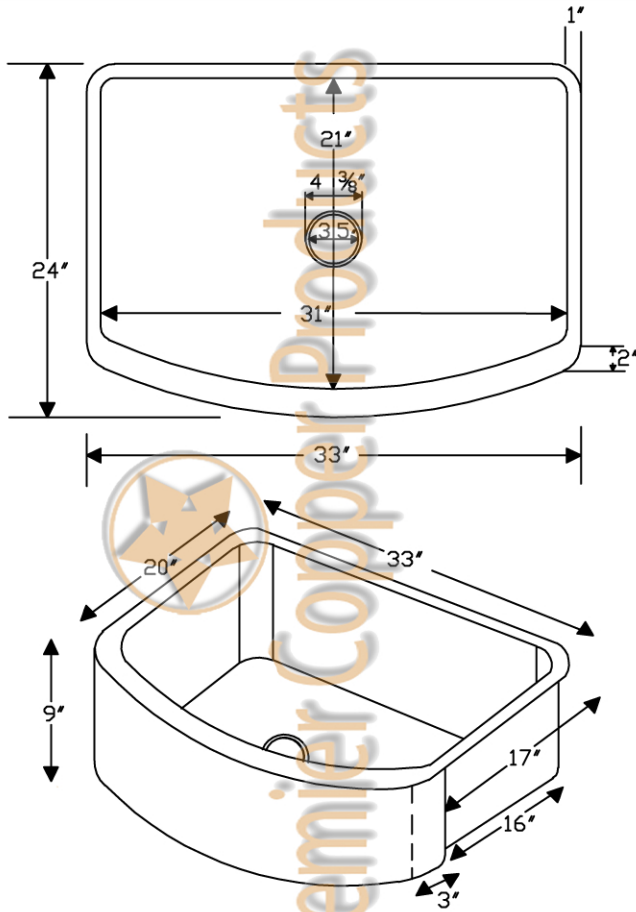

## 33" KITCHEN ROUNDED

## BOWL SINK

CODE/STANDARD COMPLIANCE

\* IAPMO/cUPC LISTED

**OUTER DIMENSIONS: 33"X24"X9"**  
**INNER DIMENSIONS: 31"X21"X9"**  
**DRAIN SIZE: 3.5" STANDARD**  
**MATERIAL GAUGE: 14**

**IMPORTANT:** THIS PRODUCT IS HAND CRAFTED AND SMALL VARIANCES MAY OCCUR. DIMENSIONS MAY VARY UP TO 1/4". DO NOT MAKE ANY INSTALLATION CUTS UNTIL YOU RECEIVE YOUR SINK.