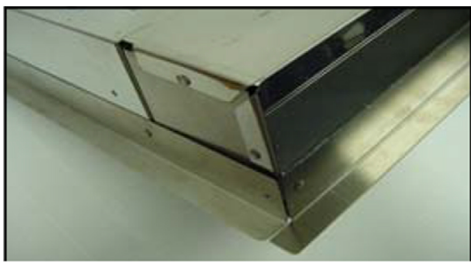

MODEL NUMBER: HV-EURO38-C2036BP

- * Description: Hand Hammered Copper Wall-Mounted Euro Range Hood with 735 CFM Stainless Steel Insert.
- * Outer Dimensions: 38" X 24" X 36"
- * Top Dimensions: 22" X 12"
- * Bottom Dimensions: 38" X 24"
- * Skirt Height: 6"
- * Finish: Oil Rubbed Bronze

* ORB: Oil Rubbed Bronze

THIS PRODUCTS IS HAND CRAFTED, SMALL VARIANCES IN COLOR AND SIZE MAY OCCUR.
DO NOT MAKE ANY INSTALLATION CUTS UNTIL YOU RECEIVE YOUR ITEM(S).

MODEL NUMBER:HV-EURO38-C2036BP

- * Description: Hand Hammered Copper Wall-Mounted Euro Range Hood with 735 CFM Stainless Steel Insert.
- * Insert Model Number: C2036BP
- * Insert Description: 735 CFM, 1.5 -4.6 Sones, Variable Controls, Dual Centrifugal Blowers, Aluminum Mesh Filters
- * Insert Duct: Single 7" Round Vent Opening
- * Insert Lighting: Front Panel 50 Watt Halogen Spots (PAR 20), *Bulbs Not Included / Lights Located on Front Panel*
- * Filter: Aluminum Mesh Filter
- * Insert Finish: Stainless Steel

Powered Liner Specifications

3/4" Flange for perfect fit.

SEVEN YEAR, IN HOME, LIMITED WARRANTY ON INSERT, THE BEST IN THE INDUSTRY!

Please visit ImperialHoods.com to view the details on their warranty

All dimensions on inserts are (+/-) 1/8" and are subject to change. Drawings are not to scale.