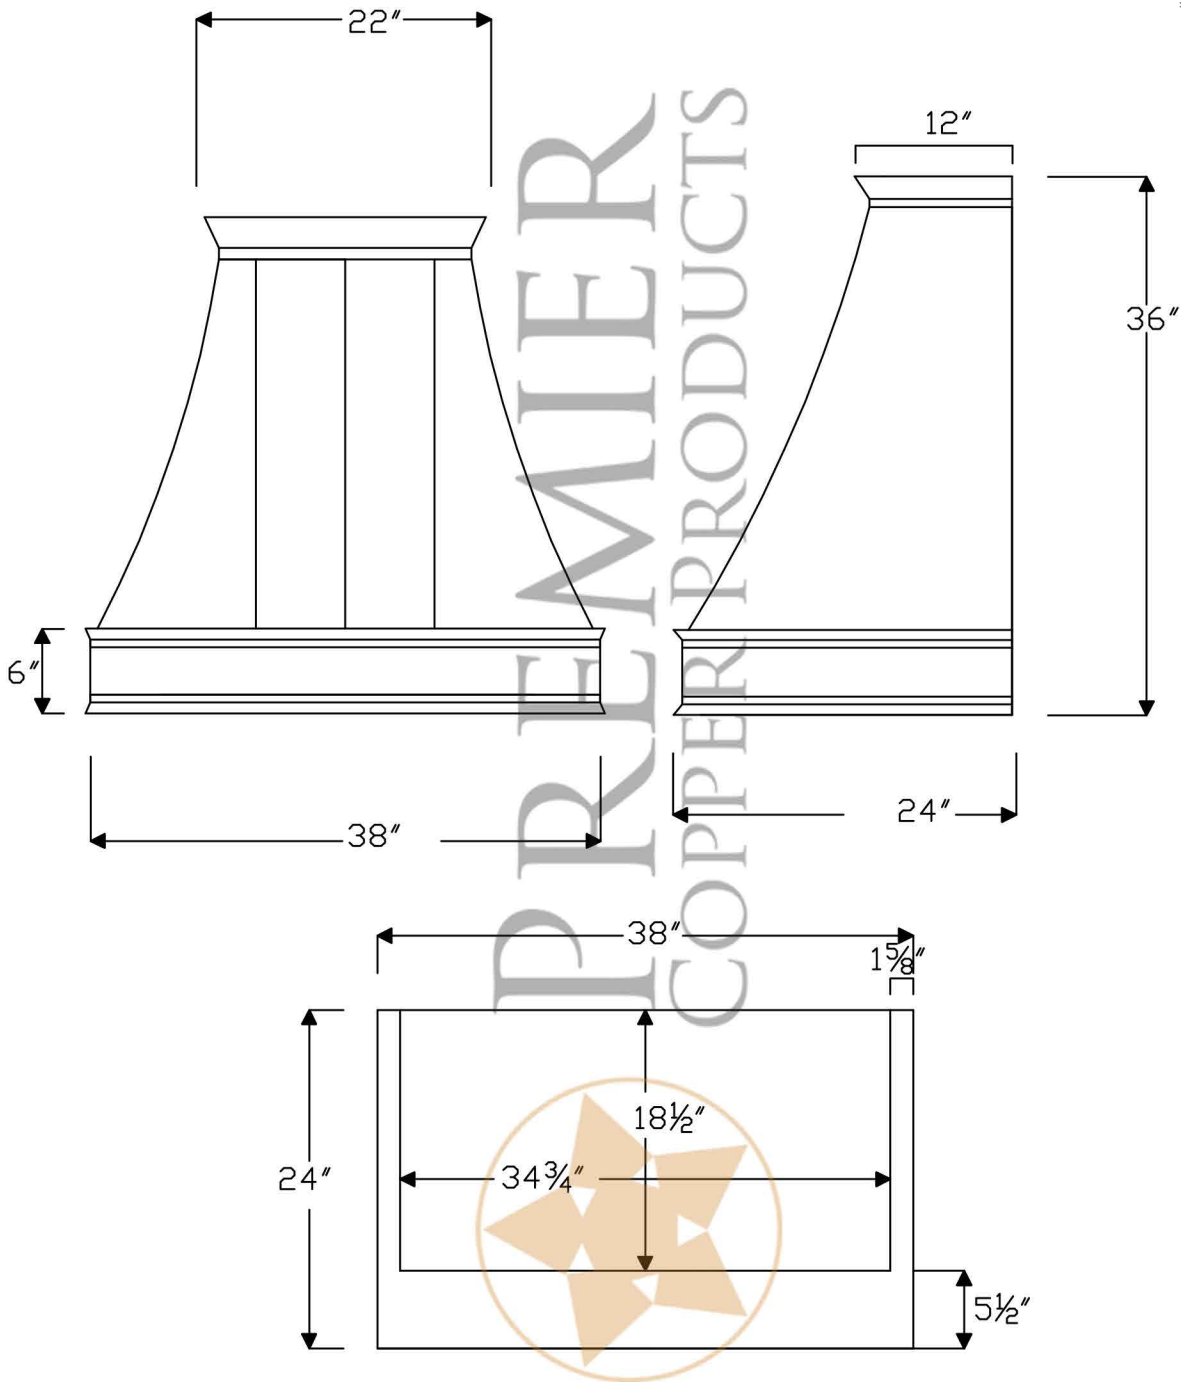

MODEL NUMBER: HV-EURO38-C2036BP

- * Description: Hand Hammered Copper Wall-Mounted Euro Range Hood with 735 CFM Stainless Steel Insert.
- * Outer Dimensions: 38" X 24" X 36"
- * Top Dimensions: 22" X 12"
- * Bottom Dimensions: 38" X 24"
- * Skirt Height: 6"
- * Finish: Oil Rubbed Bronze

* ORB: Oil Rubbed Bronze

THIS PRODUCTS IS HAND CRAFTED, SMALL VARIANCES IN COLOR AND SIZE MAY OCCUR.
DO NOT MAKE ANY INSTALLATION CUTS UNTIL YOU RECEIVE YOUR ITEM(S).

MODEL NUMBER:HV-EURO38-C2036BP

- * Description: Hand Hammered Copper Wall-Mounted Euro Range Hood with 735 CFM Stainless Steel Insert.
- * Insert Model Number: C2036BP
- * Insert Description: 735 CFM, 1.5 -4.6 Sones, Variable Controls, Dual Centrifugal Blowers, Aluminum Mesh Filters
- * Insert Duct: Single 7" Round Vent Opening
- * Insert Lighting: Front Panel 50 Watt Halogen Spots (PAR 20), *Bulbs Not Included / Lights Located on Front Panel*
- * Filter: Aluminum Mesh Filter
- * Insert Finish: Stainless Steel

Powered Liner Specifications

3/4" Flange for perfect fit.

SEVEN YEAR, IN HOME, LIMITED WARRANTY ON INSERT, THE BEST IN THE INDUSTRY!

Please visit ImperialHoods.com to view the details on their warranty

All dimensions on inserts are (+/-) 1/8" and are subject to change. Drawings are not to scale.