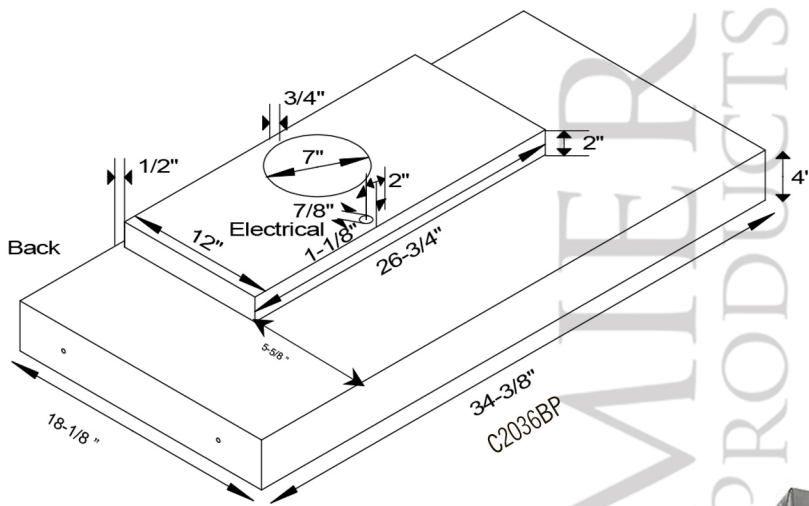

MODEL NUMBER: HV-EURO38-C2036BP

- * Description: Hand Hammered Copper Wall-Mounted Euro Range Hood with 735 CFM Stainless Steel Insert.
- * Outer Dimensions: 38" X 24" X 36"
- * Top Dimensions: 22" X 12"
- * Bottom Dimensions: 38" X 24"
- * Skirt Height: 6"
- * Finish: Oil Rubbed Bronze

* ORB: Oil Rubbed Bronze

THIS PRODUCTS IS HAND CRAFTED, SMALL VARIANCES IN COLOR AND SIZE MAY OCCUR.
DO NOT MAKE ANY INSTALLATION CUTS UNTIL YOU RECEIVE YOUR ITEM(S).

MODEL NUMBER:HV-EURO38-C2036BP

- * Description: Hand Hammered Copper Wall-Mounted Euro Range Hood with 735 CFM Stainless Steel Insert.
- * Insert Model Number: C2036BP
- * Insert Description: 735 CFM, 1.5 -4.6 Sones, Variable Controls, Dual Centrifugal Blowers, Aluminum Mesh Filters
- * Insert Duct: Single 7" Round Vent Opening
- * Insert Lighting: Front Panel 50 Watt Halogen Spots (PAR 20), *Bulbs Not Included / Lights Located on Front Panel*
- * Filter: Aluminum Mesh Filter
- * Insert Finish: Stainless Steel

Powered Liner Specifications

3/4" Flange for perfect fit.

SEVEN YEAR, IN HOME, LIMITED WARRANTY ON INSERT, THE BEST IN THE INDUSTRY!

Please visit ImperialHoods.com to view the details on their warranty

All dimensions on inserts are (+/-) 1/8" and are subject to change. Drawings are not to scale.