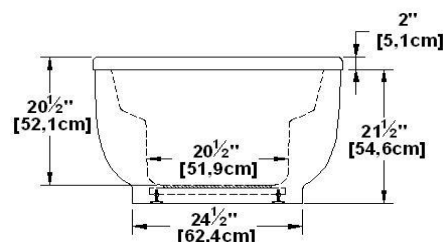

# Sophia 66 Freestanding

Product code : **SO66FS**

Draft revision : **20130422133915**

External dimensions : **66" x 36" x 23,5" [167,6 cm x 91,4 cm x 59,7 cm]**

Series : **freestand**

Seats : **2**

2012 catalog page : **17**

Low-profile available : **no**

Also available in DECKMOUNT

Arm rests : **yes**

Lumbar support : **yes**

Remarks	
*all measures have a precision of ± 1/4" (0,63cm)	
*internal dimensions taken at 4" (10cm) from bath bottom	
*capacity is measured by filling the soaker to 1-1/2" under the overflow	
*textured skirt available on all Freestanding products	
*shelf height is 3/4" on all "low-profile" models	