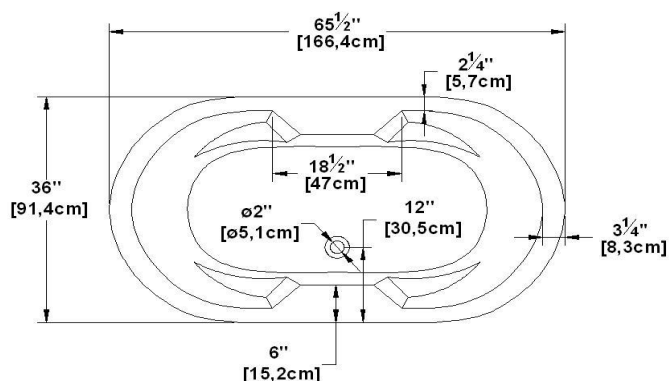

Sophia 66 Freestanding

Product code : **SO66FS**

Draft revision : **20130422133915**

External dimensions : **66" x 36" x 23,5" [167,6 cm x 91,4 cm x 59,7 cm]**

Series : **freestand**

Seats : **2**

2012 catalog page : **17**

Low-profile available : **no**

Also available in DECKMOUNT

Arm rests : **yes**

Lumbar support : **yes**

Draft and specs