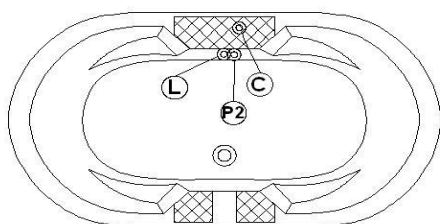

Options and installation

accessories and decorative lines positions are approximative

Additional(s) note(s) :

Over-flow must be installed with flexible piping. When ordered with AeroMassage™ or Super AeroMassage™, blower must be remote mounted. Keypad not installed when ordered with remote control. Also available with 19" depth.

Legend			
(S)	Blower	(L)	Chromatherapy light
(P)	Pump	(P2)	Grab bar
(C)	Keypad	(X)	Recommended faucets drilling location*
Deck cut-out line			-----

Available models	
Model	Availability
Soaker alone	✓
Comfort Air™	
AeroMassage™	✓
Super AeroMassage™	✓
Dynamic Turbo™ (not available in the U.S.)	
Dynamic Turbo™ + AeroMassage™	
Dynamic Turbo™ + Super AeroMassage™	

Available recommended options	
Front skirt :	Included (Freestanding)
Recommended drain :	WOCOSB14 (chrome finish)
Tile flanges :	unavailable
Remote control** :	available
**Floating	

*It is possible to install the faucets elsewhere on the product. The installer must verify that there are no piping or wires before drilling.

IMPORTANT NOTE : Specifications, dimensions and models are subject to change.

Visit our website <http://www.oceania-attitude.com> to access up-to-date dimensions and informations. In all cases, information on the website is the most up-to-date. Dimensions may vary slightly. To ensure proper fit, measurements must be taken on the product directly.

Head office

591, avenue des Entreprises
Thetford Mines, Quebec
CANADA G6H 4B2

Phone numbers

No-charge : 1-877-332-4224
Fax : 1-866-460-4334

Internet

Web : <http://www.oceania-attitude.com>
Email : info@oceaniabaths.com