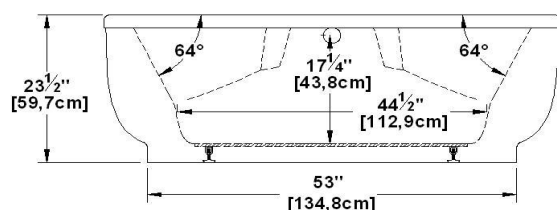

Sophia 66 Freestanding

Product code : **SO66FS**

Draft revision : **20130422133915**

External dimensions : **66" x 36" x 23,5" [167,6 cm x 91,4 cm x 59,7 cm]**

Series : **freestand**

Seats : **2**

2012 catalog page : **17**

Low-profile available : **no**

Also available in DECKMOUNT

Arm rests : **yes**

Lumbar support : **yes**

Draft and specs