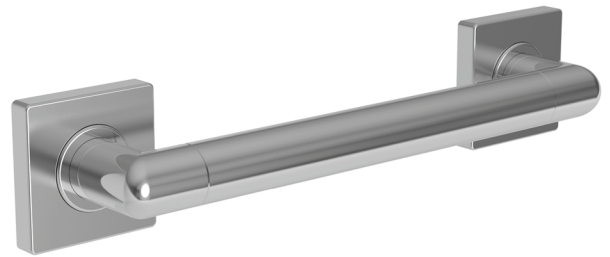

Grab Bar
2040-3912

Also 2040-3916, 2040-3918, 2040-3924, 2040-3932, 2040-3936

Features

- Solid brass construction
- Two-post design
- Complements Secant product series

Codes / Standards Compliance

Meets or exceeds the following at date of manufacture:

- All applicable US Federal and State material regulations
- ADA

Colors / Finishes

- 10B: Oil Rubbed Bronze
- 15: Polished Nickel
- 15S: Satin Nickel - PVD
- 26: Polished Chrome
- Other: Refer to the Newport Brass catalog for additional color/finish options.

Specified Model

Model	Description	Colors Finishes				
2040-3912	12" Grab Bar	<input type="checkbox"/> 10B	<input type="checkbox"/> 15	<input type="checkbox"/> 15S	<input type="checkbox"/> 26	<input type="checkbox"/> Other
2040-3916	16" Grab Bar	<input type="checkbox"/> 10B	<input type="checkbox"/> 15	<input type="checkbox"/> 15S	<input type="checkbox"/> 26	<input type="checkbox"/> Other
2040-3918	18" Grab Bar	<input type="checkbox"/> 10B	<input type="checkbox"/> 15	<input type="checkbox"/> 15S	<input type="checkbox"/> 26	<input type="checkbox"/> Other
2040-3924	24" Grab Bar	<input type="checkbox"/> 10B	<input type="checkbox"/> 15	<input type="checkbox"/> 15S	<input type="checkbox"/> 26	<input type="checkbox"/> Other
2040-3932	32" Grab Bar	<input type="checkbox"/> 10B	<input type="checkbox"/> 15	<input type="checkbox"/> 15S	<input type="checkbox"/> 26	<input type="checkbox"/> Other
2040-3936	36" Grab Bar	<input type="checkbox"/> 10B	<input type="checkbox"/> 15	<input type="checkbox"/> 15S	<input type="checkbox"/> 26	<input type="checkbox"/> Other

Product Specification Add "Color / Finish" suffix to Model number, below.

The Grab Bar shall be made of solid brass construction. Grab Bar shall complement Newport Brass Secant product series. Grab Bar shall be Newport Brass Model 2040-39____/____.