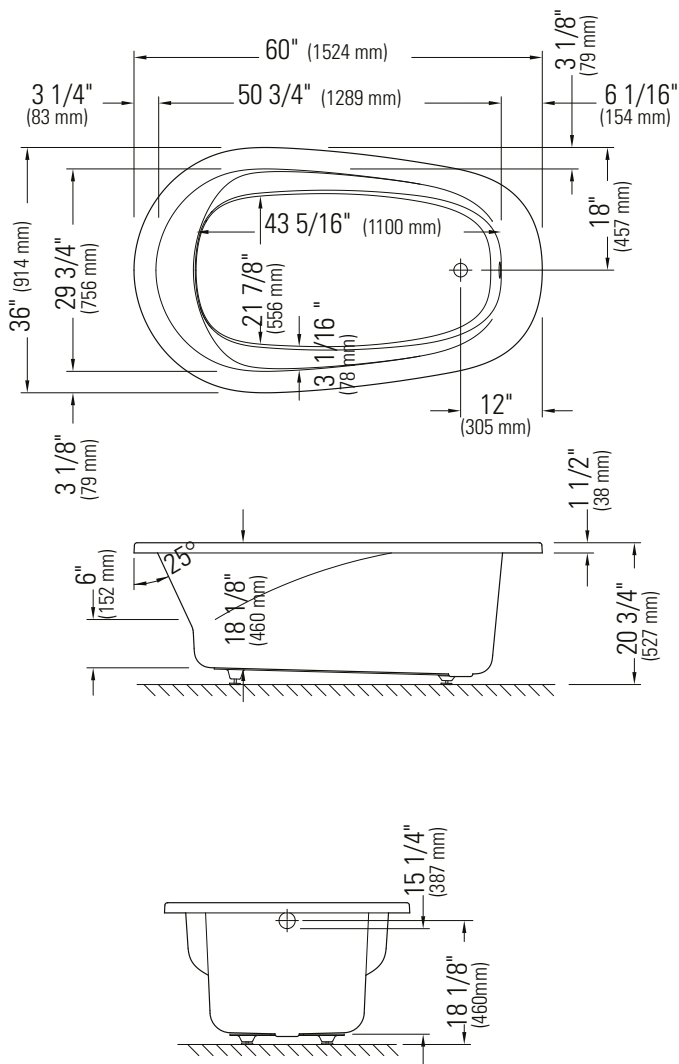

## VAPORA 3660

\*A bathtub fitted with back jets can cause the pump to protrude by approximately 3" from the overall dimension.

\*\*All dimensions are approximate and subject to change without notice. Please refer to the installation guide before beginning the installation