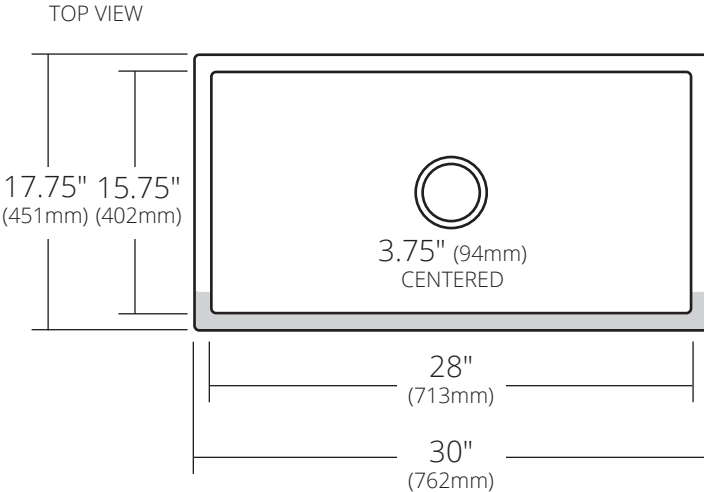

SPECIFICATIONS

DREAMER

Precious Metals Collection

PMK3018-G 24k Matte Gold
PMK3018-P Platinum
PMK3018-S Silver

PRODUCT DETAILS

- 30" x 17.75" x 10" OD (762mm x 451mm x 252mm)
- 28" x 15.75" x 9.25" ID (713mm x 402mm x 233mm)
- 3.75" (94mm) drain opening
- Fireclay with precious metal glaze
- Protected with exclusive, custom formulation sealer for ultimate durability
- Metal glaze on apron extends 1.75" (45mm) on sides

INSTALLATION

- Apron Front
- Install with negative reveal or flush mount

COORDINATING PRODUCTS

- Drains: DR320 or DR340 (extended flange not required)
- Bottom Grid: GR2614
- UK2547 Undermount Kit

STANDARDS COMPLIANCE

- UPC/cUPC compliant

IMPORTANT

Due to the handcrafted nature of this product, dimensions may vary up to 1/2" (13mm). We strongly recommend waiting for the actual product before making any installation cuts.