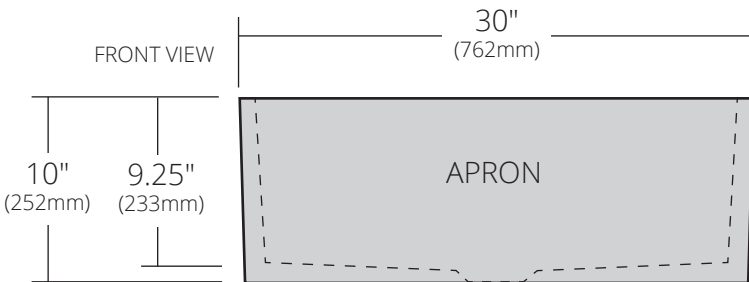

SPECIFICATIONS

DREAMER

Precious Metals Collection

PMK3018-G 24k Matte Gold
PMK3018-P Platinum
PMK3018-S Silver

PRODUCT DETAILS

- 30" x 17.75" x 10" OD (762mm x 451mm x 252mm)
- 28" x 15.75" x 9.25" ID (713mm x 402mm x 233mm)
- 3.75" (94mm) drain opening
- Fireclay with precious metal glaze
- Protected with exclusive, custom formulation sealer for ultimate durability
- Metal glaze on apron extends 1.75" (45mm) on sides

INSTALLATION

- Apron Front
- Install with negative reveal or flush mount

COORDINATING PRODUCTS

- Drains: DR320 or DR340 (extended flange not required)
- Bottom Grid: GR2614
- UK2547 Undermount Kit

STANDARDS COMPLIANCE

- UPC/cUPC compliant

IMPORTANT

Due to the handcrafted nature of this product, dimensions may vary up to 1/2" (13mm). We strongly recommend waiting for the actual product before making any installation cuts.