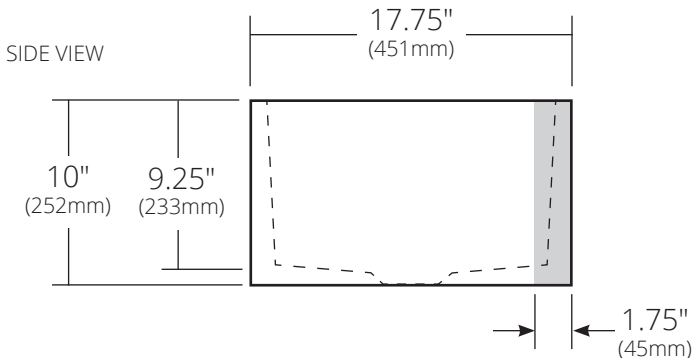

SPECIFICATIONS

DREAMER

Precious Metals Collection

PMK3018-G 24k Matte Gold
PMK3018-P Platinum
PMK3018-S Silver

PRODUCT DETAILS

- 30" x 17.75" x 10" OD (762mm x 451mm x 252mm)
- 28" x 15.75" x 9.25" ID (713mm x 402mm x 233mm)
- 3.75" (94mm) drain opening
- Fireclay with precious metal glaze
- Protected with exclusive, custom formulation sealer for ultimate durability
- Metal glaze on apron extends 1.75" (45mm) on sides

INSTALLATION

- Apron Front
- Install with negative reveal or flush mount

COORDINATING PRODUCTS

- Drains: DR320 or DR340 (extended flange not required)
- Bottom Grid: GR2614
- UK2547 Undermount Kit

STANDARDS COMPLIANCE

- UPC/cUPC compliant

IMPORTANT

Due to the handcrafted nature of this product, dimensions may vary up to 1/2" (13mm). We strongly recommend waiting for the actual product before making any installation cuts.