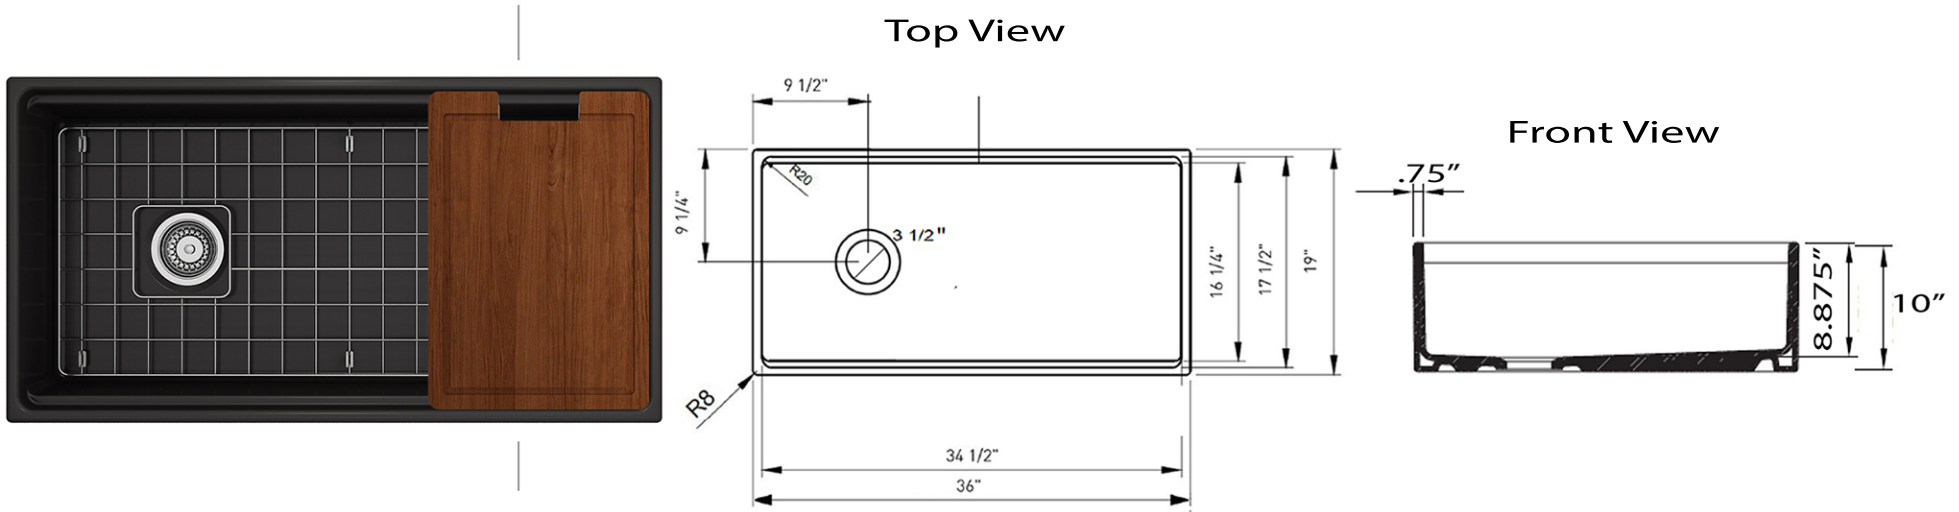

Cape Collection

Premium Genuine Fireclay Reversible 36-Inch Matte Black Workstation Farmhouse Apron Sink

Model: T-PS36MB

Overall Dimensions	Interior Bowl - Basin	Apron Height	Bowl Depth	Drain Dimensions
36" x 19" x 10"	34.5" x 17.5" x 8.88"	10"	8.875" at drain	3.5" Opening

Features

- Grid, Drain & Cutting board included
- Built In ledge holds included cutting board
- Premium Fireclay Sink
- Reversible -Side-set drain - can be placed on either side
- Sloped basin for superior drainage
- Material is sound absorbing and stain-resistant
- Non-porous surface is hygienic and scratch resistant
- Nominal dimensions - may vary by .25"
- Due to sink thickness - may require an extended flange
- Requires Apron style base cabinet