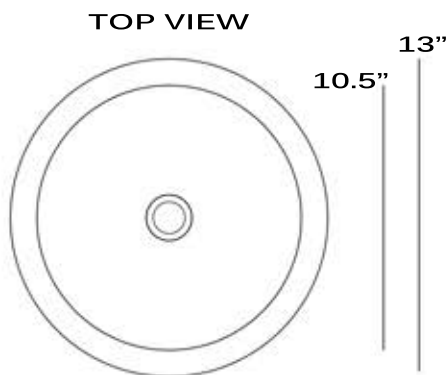

Brightwork Home Collection

Premium Nickel/Brass Plated Bar/Prep Sink

MODEL:
RON/ROB
 (Nickel) (Brass)

(RON)

(ROB)

Overall Dimensions	Interior Bowl	Bowl Depth	Overflow	Reverse Model
13" Diameter	10.5" Diameter	5" (Interior)	None	NA

FEATURES

- Premium Nickel/Brass Plated bar sink
- Takes 2.5" Drain
- Solid Brass Construction
- Limited Manufacturers Warranty
- Special Care & Maintenance required

■** Nominal Dimensions - Actual May Vary by up to .25"