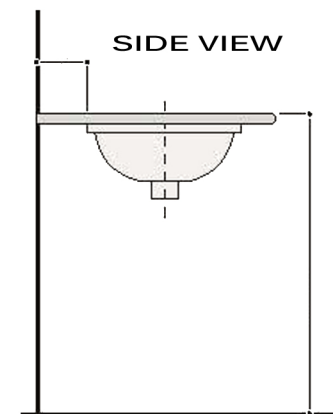

Regatta Collection

Fireclay Bathroom Vanity Sink

MODEL:
RC78340SL "Izola"

Overall Dimensions	Interior Bowl	Interior Depth	Exterior Height	Drain Dimensions
18.75" x 15.5"	16.5" x 13"	6.75"	8"	1.75"

FEATURES

- Genuine Italian Fireclay
- Nominal Dimensions - Actual may vary by 1/4"
- Undermount; Template Not Included
- Enamel Finish with dual platinum leaf bands
- With Overflow
- Made in Italy
- Do not clean with abrasive cleansers or pads
- Limited Warranty For Manufacturer Defects