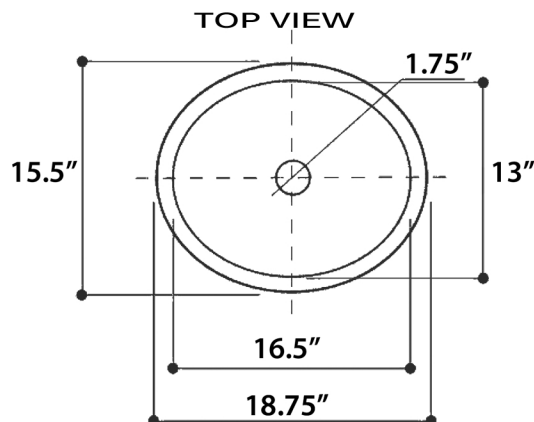

Regatta Collection

Fireclay Bathroom Vanity Sink

MODEL:
RC78340SL "Izola"

Overall Dimensions	Interior Bowl	Interior Depth	Exterior Height	Drain Dimensions
18.75" x 15.5"	16.5" x 13"	6.75"	8"	1.75"

FEATURES

- Genuine Italian Fireclay
- Nominal Dimensions - Actual may vary by 1/4"
- Undermount; Template Not Included
- Enamel Finish with dual platinum leaf bands
- With Overflow
- Made in Italy
- Do not clean with abrasive cleansers or pads
- Limited Warranty For Manufacturer Defects