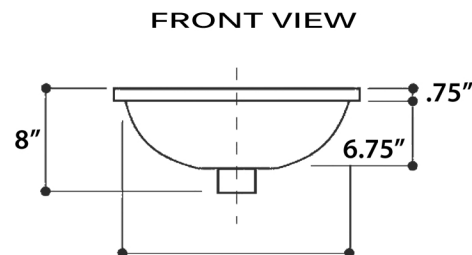

Regatta Collection

Fireclay Bathroom Vanity Sink

MODEL:
RC78340SL "Izola"

Overall Dimensions	Interior Bowl	Interior Depth	Exterior Height	Drain Dimensions
18.75" x 15.5"	16.5" x 13"	6.75"	8"	1.75"

FEATURES

- Genuine Italian Fireclay
- Nominal Dimensions - Actual may vary by 1/4"
- Undermount; Template Not Included
- Enamel Finish with dual platinum leaf bands
- With Overflow
- Made in Italy
- Do not clean with abrasive cleansers or pads
- Limited Warranty For Manufacturer Defects