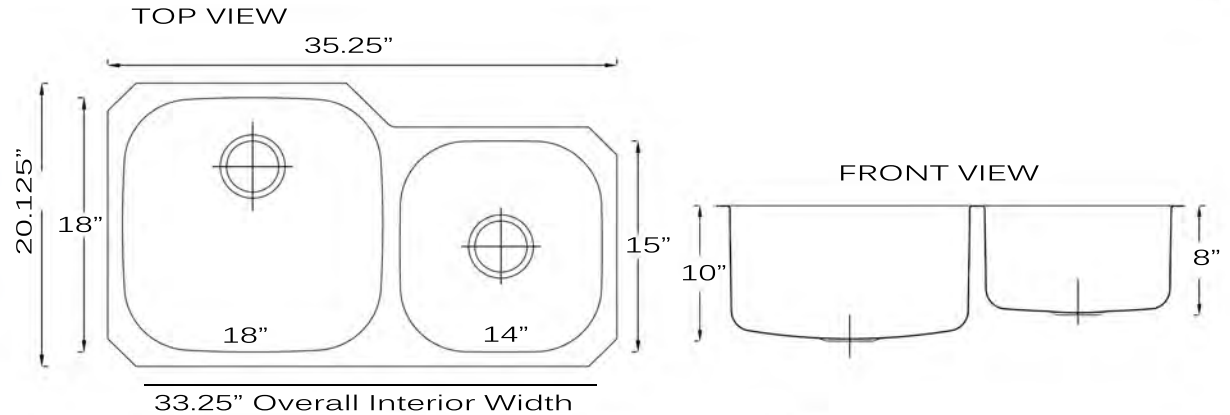

## Premium Undermount Stainless Steel Kitchen Sink

MODEL:

**NS3520-16**  
**NS3520-R-16**

Overall Dimensions	Large Bowl	Small Bowl	Bottom Grid/s	Reverse Model
35.25" x 20.125"	18 x 18"	14" x 15"	BG3520L, BG 3520S	NS3520-R-16 SMALL BOWL ON LEFT

### FEATURES

- Premium 304, 16 gauge Stainless Steel Kitchen Sink
- Bowl Depth 10" Large, 8" Small
- Brushed Satin Finish
- Limited Lifetime Manufacturers Warranty
- Insulated to Reduce Condensation
- Rubber Padding is Applied for Noise Reduction