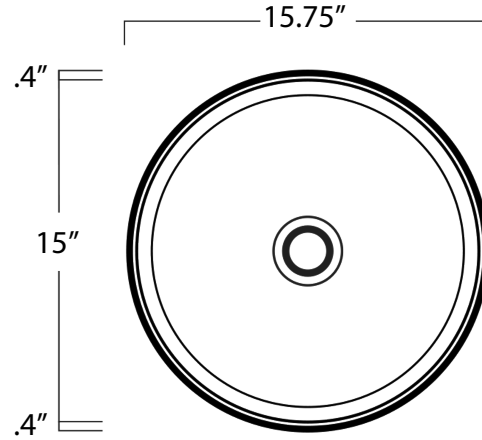

# Regatta Collection

ROUND COUNTER TOP BASIN Model: RC4011C "Varese"

Overall Dimensions	Interior Bowl	Exterior Base	Interior Depth	Drain Dimensions
15.75" x 15" x 5"	15"	15.5"	4"	1.75"

## Features:

- Made in Italy
- Genuine Fireclay
- Nominal Dimensions Only - Actual may vary by 1/4"
- Topmount vessel installation, template not included
- Do Not Clean With Abrasive Cleansers Or Pads
- Limited Warranty for Manufacturer's Defects