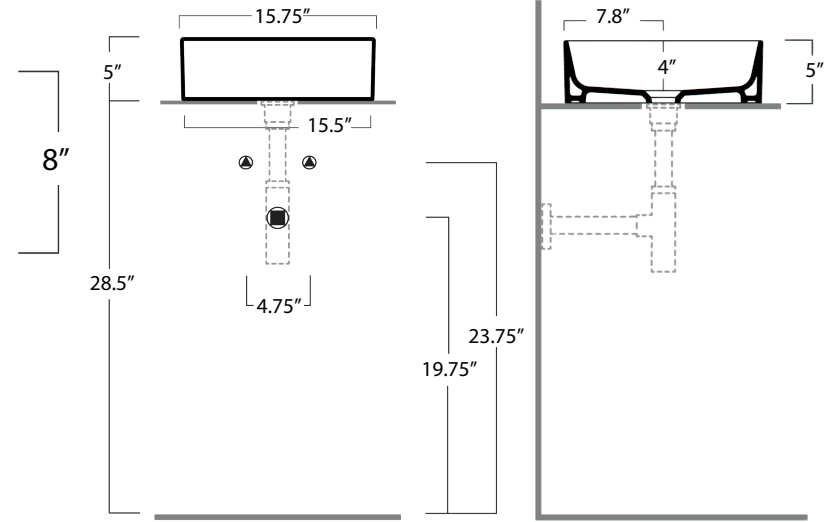

# Regatta Collection

ROUND COUNTER TOP BASIN Model: RC4011C "Varese"

Overall Dimensions	Interior Bowl	Exterior Base	Interior Depth	Drain Dimensions
15.75" x 15" x 5"	15"	15.5"	4"	1.75"

## Features:

- Made in Italy
- Genuine Fireclay
- Nominal Dimensions Only - Actual may vary by 1/4"
- Topmount vessel installation, template not included
- Do Not Clean With Abrasive Cleansers Or Pads
- Limited Warranty for Manufacturer's Defects