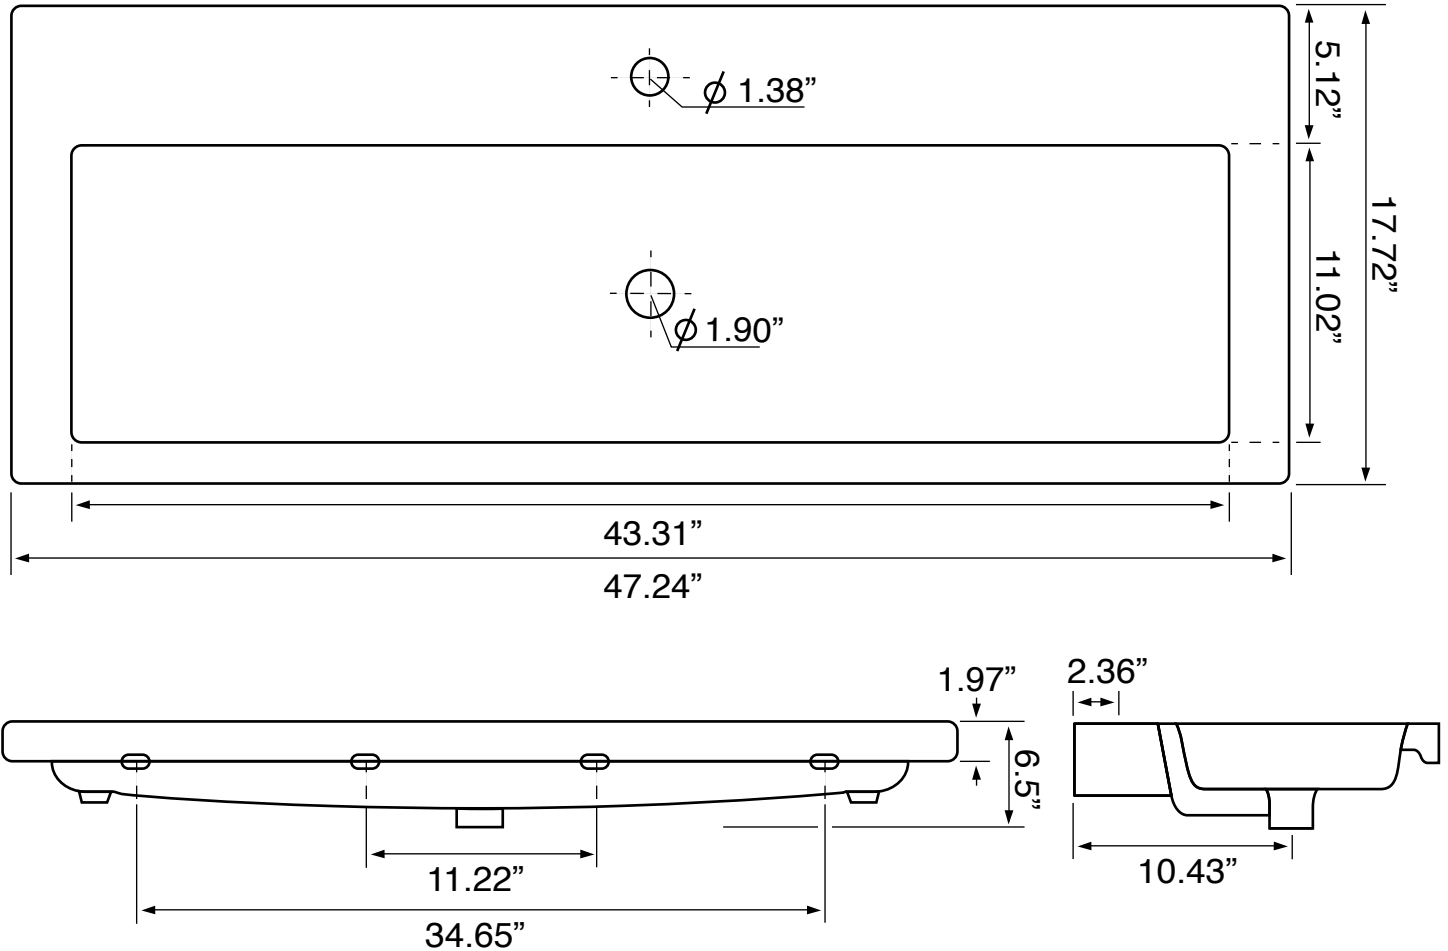

Features

- With overflow.
- Modern design.

Material

- White ceramic bathroom sink.

Installation

- Wall mount installation.
- Drop in installation.

Configurations

- One Hole.
- Three Hole (8-inch centers).
- No Hole.

Nameek's One-Year Limited Warranty

See website for warranty information details.

Technical Information

| | |
|----------------------|--|
| Bowl type: | Single |
| Installation: | Wall mounted Drop in |
| Bowl dimensions: | Depth: 4" Length: 43.31" Width: 11.02" |
| Drain hole: | 1.90" |
| Faucet hole: | 1.38" |
| Hole configurations: | 0, 1, 3 |
| Weight: | 57.3 lbs |

Notes

Install this product according to the installation instructions.

Includes mounting hardware.