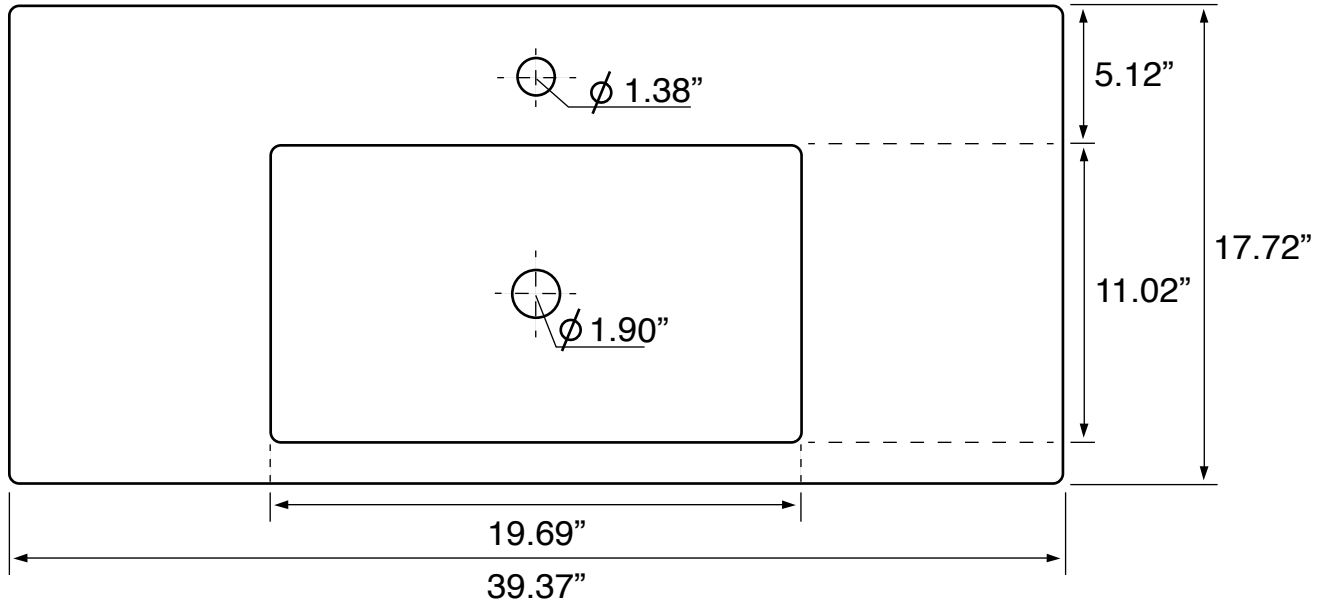

Features

- With overflow.
- Modern design.

Material

- White ceramic bathroom sink.

Installation

- Wall mount installation.
- Drop in installation.

Configurations

- Single Hole.
- Three Hole (8-inch centers).
- No Hole.

Nameek's One-Year Limited Warranty

See website for warranty information details.

Technical Information

Bowl type:	Single
Installation:	Wall mounted Drop in
Bowl dimensions:	Depth: 3.5" Length: 19.69" Width: 11.02"
Drain hole:	1.90"
Faucet hole:	1.38"
Hole configurations:	0, 1, 3
Weight:	50.7 lbs