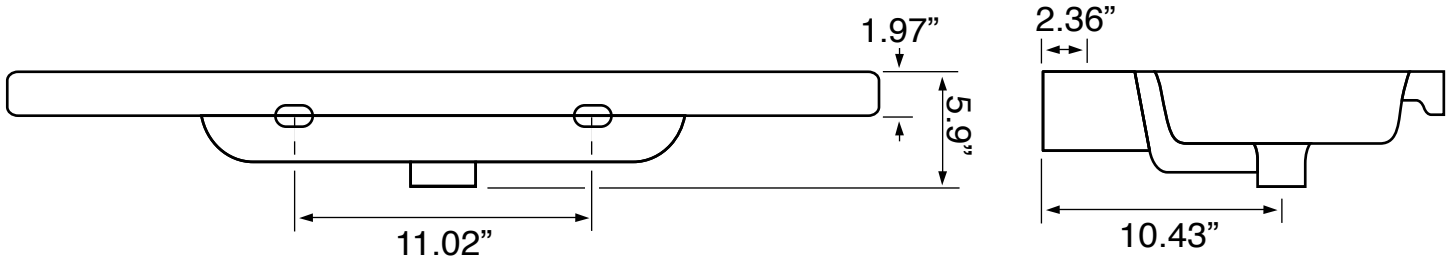

Features

- With overflow.
- Modern design.

Material

- White ceramic bathroom sink.

Installation

- Wall mount installation.
- Drop in installation.

Configurations

- Single Hole.
- Three Hole (8-inch centers).
- No Hole.

Nameek's One-Year Limited Warranty

See website for warranty information details.

Technical Information

Bowl type:	Single
Installation:	Wall mounted Drop in
Bowl dimensions:	Depth: 3.5" Length: 19.69" Width: 11.02"
Drain hole:	1.90"
Faucet hole:	1.38"
Hole configurations:	0, 1, 3
Weight:	50.7 lbs