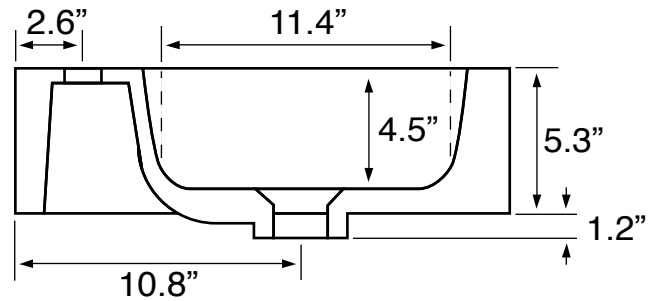

Features

- With overflow.
- Modern design.

Material

- White ceramic bathroom sink.

Installation

- Wall mount installation.
- Vessel / above-counter installation.

Configurations

- Single Hole.
- Three Hole (8-inch centers).

Nameek's One-Year Limited Warranty

See website for warranty information details.

Technical Information

Bowl type:	Single
Installation:	Wall mounted Vessel
Bowl dimensions:	Depth: 4.5" Length: 28.2" Width: 11.4"
Drain hole:	1.75"
Faucet hole:	1.38"
Hole configurations:	1, 3
Weight:	35.27 lbs