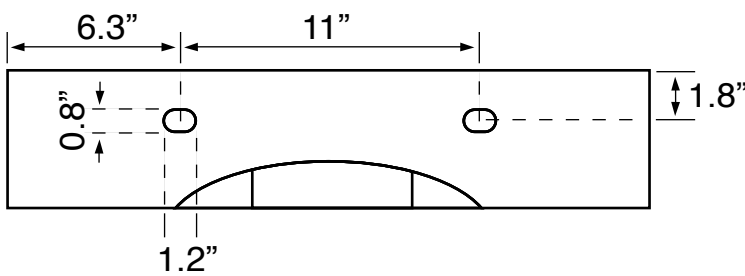

Features

- With overflow.
- Modern design.

Material

- White ceramic bathroom sink.

Installation

- Wall mount installation.
- Vessel / above-counter installation.

Configurations

- Single Hole.
- Three Hole (8-inch centers).

Nameek's One-Year Limited Warranty

See website for warranty information details.

Technical Information

Bowl type:	Single
Installation:	Wall mounted Vessel
Bowl dimensions:	Depth: 4.5" Length: 28.2" Width: 11.4"
Drain hole:	1.75"
Faucet hole:	1.38"
Hole configurations:	1, 3
Weight:	35.27 lbs