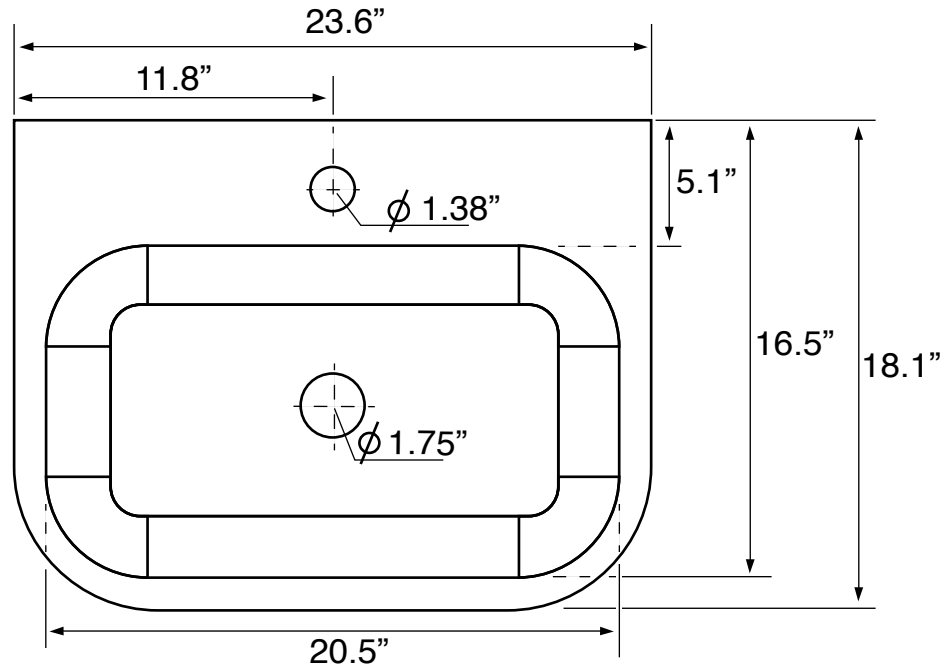

Features

- With overflow.
- Modern design.

Material

- White ceramic bathroom sink.

Installation

- Wall mount installation.
- Vessel / above-counter installation.

Configurations

- Single Hole.
- Three Hole (8-inch centers).

Nameek's One-Year Limited Warranty

See website for warranty information details.

Technical Information

Bowl type:	Single
Installation:	Wall mounted Vessel
Bowl dimensions:	Depth: 4.5" Length: 28.2" Width: 11.4"
Drain hole:	1.75"
Faucet hole:	1.38"
Hole configurations:	1, 3
Weight:	35.27 lbs