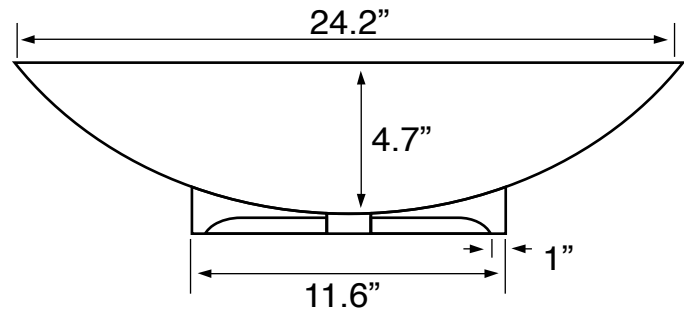

Features

- Without overflow.
- Modern design.

Material

- White ceramic bathroom sink.

Installation

- Vessel / above-counter installation.

Nameek's One-Year Limited Warranty

See website for warranty information details.

Technical Information

Bowl type:	Single
Installation:	Vessel
Bowl dimensions:	Depth: 4.7"
	Width: 17.3"
	Length: 24.2"
Drain hole:	1.75"
Weight:	33.07 lbs

Notes

Install this product according to the installation instructions.