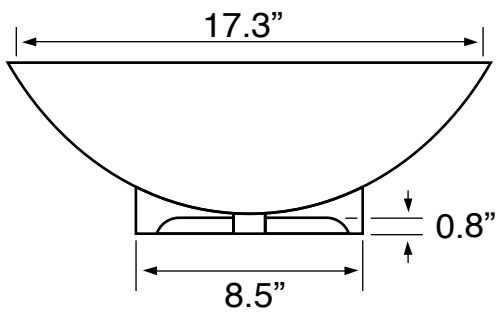

Features

- Without overflow.
- Modern design.

Material

- White ceramic bathroom sink.

Installation

- Vessel / above-counter installation.

Nameek's One-Year Limited Warranty

See website for warranty information details.

Technical Information

Bowl type:	Single
Installation:	Vessel
Bowl dimensions:	Depth: 4.7"
	Width: 17.3"
	Length: 24.2"
Drain hole:	1.75"
Weight:	33.07 lbs

Notes

Install this product according to the installation instructions.