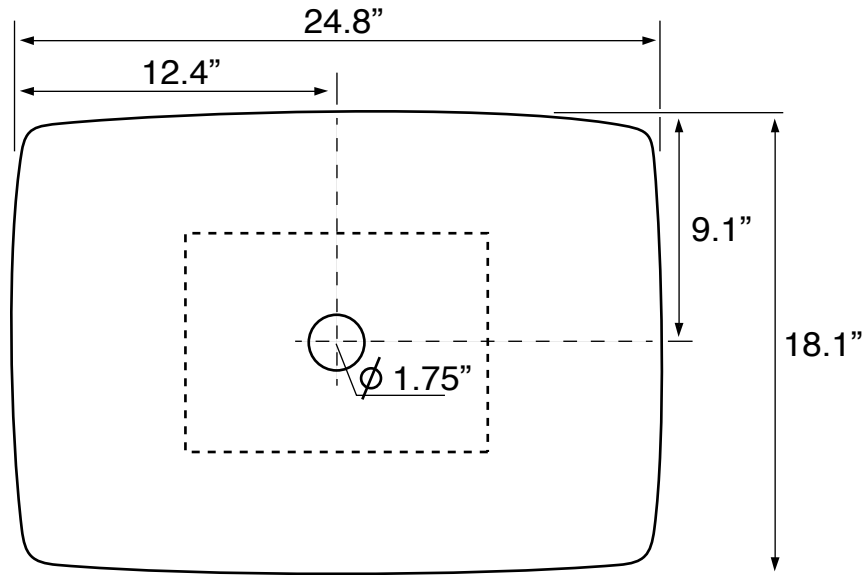

Features

- Without overflow.
- Modern design.

Material

- White ceramic bathroom sink.

Installation

- Vessel / above-counter installation.

Nameek's One-Year Limited Warranty

See website for warranty information details.

Technical Information

Bowl type:	Single
Installation:	Vessel
Bowl dimensions:	Depth: 4.7"
	Width: 17.3"
	Length: 24.2"
Drain hole:	1.75"
Weight:	33.07 lbs

Notes

Install this product according to the installation instructions.