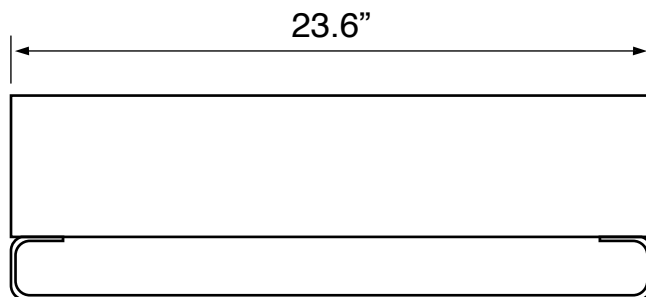

## Configurations

- Single Hole.
- Three Hole (8-inch centers).
- No Hole.

## Technical Information

Bowl type:	Single
Installation:	Wall mounted
Bowl dimensions:	Length: 23" Width: 13" Depth: 3.3"
Drain hole:	1.75"
Faucet hole:	1.38"
Hole configurations:	0, 1, 3
Weight:	30 lbs