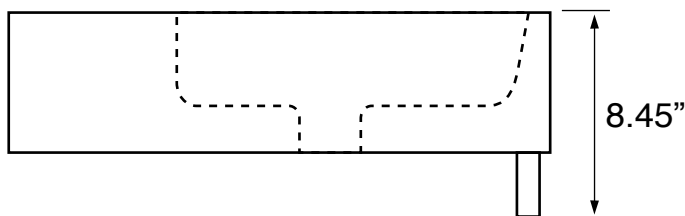

## Configurations

- Single Hole.
- Three Hole (8-inch centers).
- No Hole.

## Technical Information

Bowl type:	Single
Installation:	Wall mounted
Bowl dimensions:	Length: 23" Width: 13" Depth: 3.3"
Drain hole:	1.75"
Faucet hole:	1.38"
Hole configurations:	0, 1, 3
Weight:	30 lbs