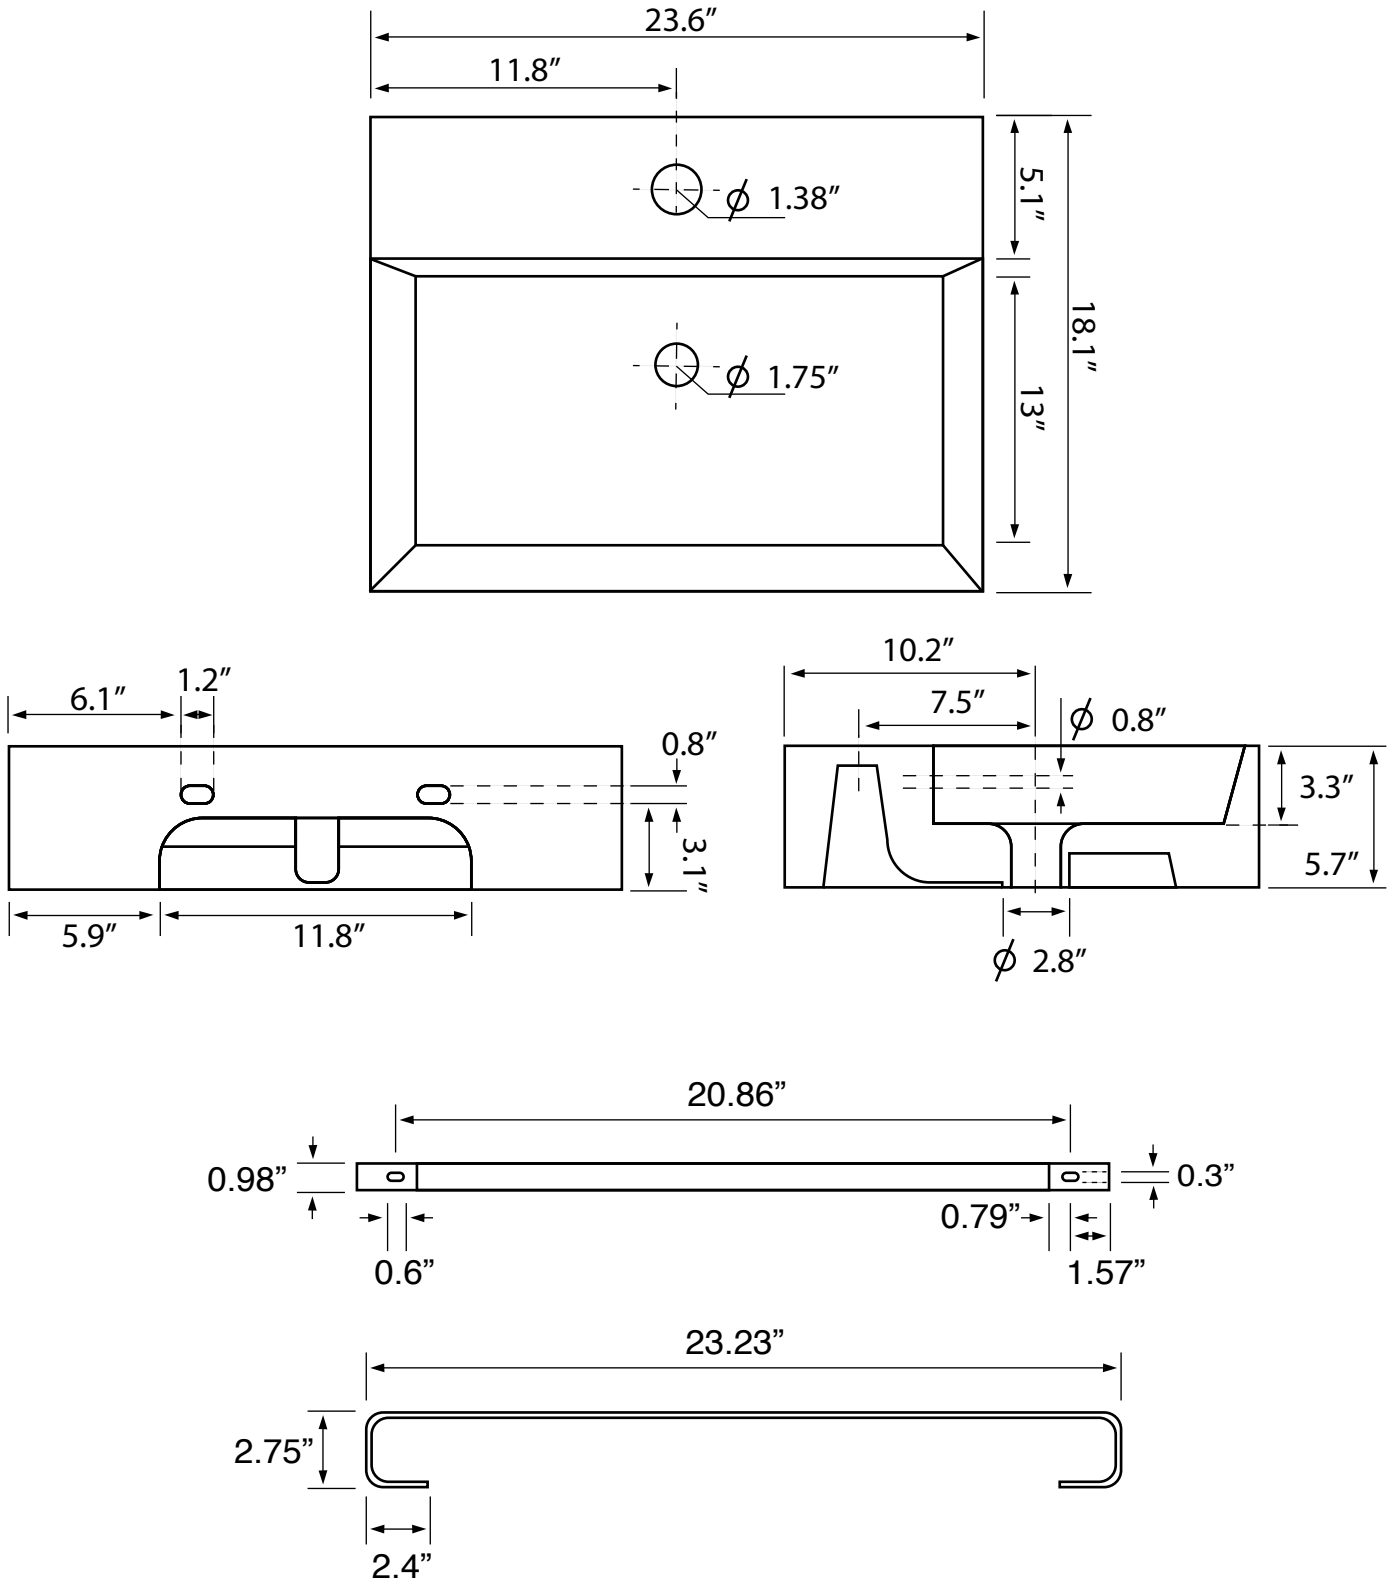

## Installation

- Wall mount installation.

## Configurations

- Single Hole.
- Three Hole (8-inch centers).
- No Hole.

## Technical Information

Bowl type:	Single
Installation:	Wall mounted
Bowl dimensions:	Length: 23" Width: 13" Depth: 3.3"
Drain hole:	1.75"
Faucet hole:	1.38"
Hole configurations:	0, 1, 3
Weight:	30 lbs