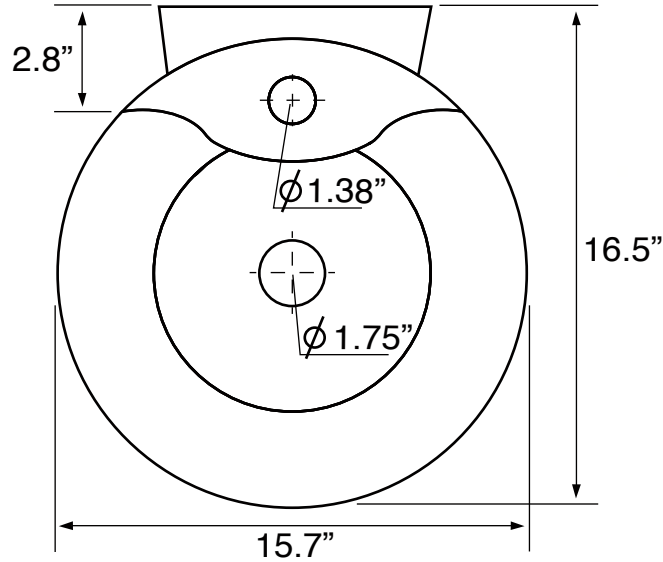

Features

- With overflow.
- Modern design.

Material

- White ceramic bathroom sink.

Installation

- Wall mounted installation.
- Vessel / above-counter installation.

Configurations

- Single Hole.

Nameek's One-Year Limited Warranty

See website for warranty information details.

Technical Information

Bowl type:	Single
Installation:	Wall mounted
	Vessel
Bowl dimensions:	Depth: 4.7"
	Width: 10.9"
	Length: 15.5"
Drain hole:	1.75"
Faucet hole:	1.38"
Hole configurations:	1
Weight:	19.82 lbs