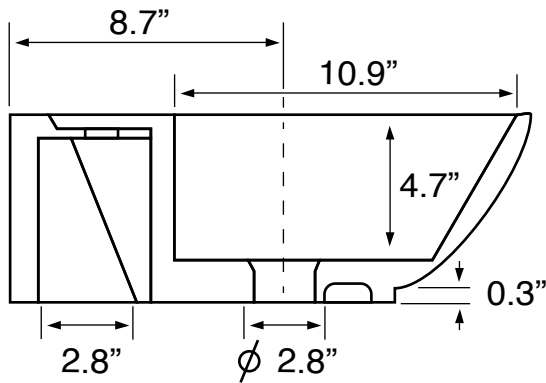

Features

- With overflow.
- Modern design.

Material

- White ceramic bathroom sink.

Installation

- Wall mounted installation.
- Vessel / above-counter installation.

Configurations

- Single Hole.

Nameek's One-Year Limited Warranty

See website for warranty information details.

Technical Information

Bowl type:	Single
Installation:	Wall mounted
	Vessel
Bowl dimensions:	Depth: 4.7"
	Width: 10.9"
	Length: 15.5"
Drain hole:	1.75"
Faucet hole:	1.38"
Hole configurations:	1
Weight:	19.82 lbs