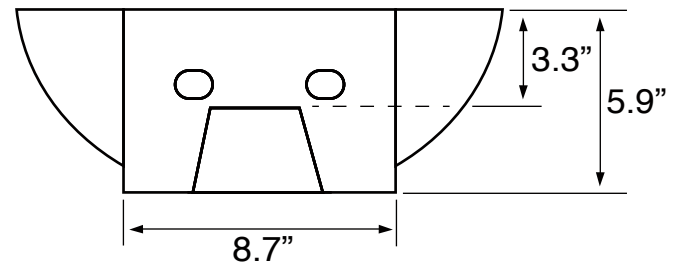

Features

- With overflow.
- Modern design.

Material

- White ceramic bathroom sink.

Installation

- Wall mounted installation.
- Vessel / above-counter installation.

Configurations

- Single Hole.

Nameek's One-Year Limited Warranty

See website for warranty information details.

Technical Information

Bowl type:	Single
Installation:	Wall mounted
	Vessel
Bowl dimensions:	Depth: 4.7"
	Width: 10.9"
	Length: 15.5"
Drain hole:	1.75"
Faucet hole:	1.38"
Hole configurations:	1
Weight:	19.82 lbs