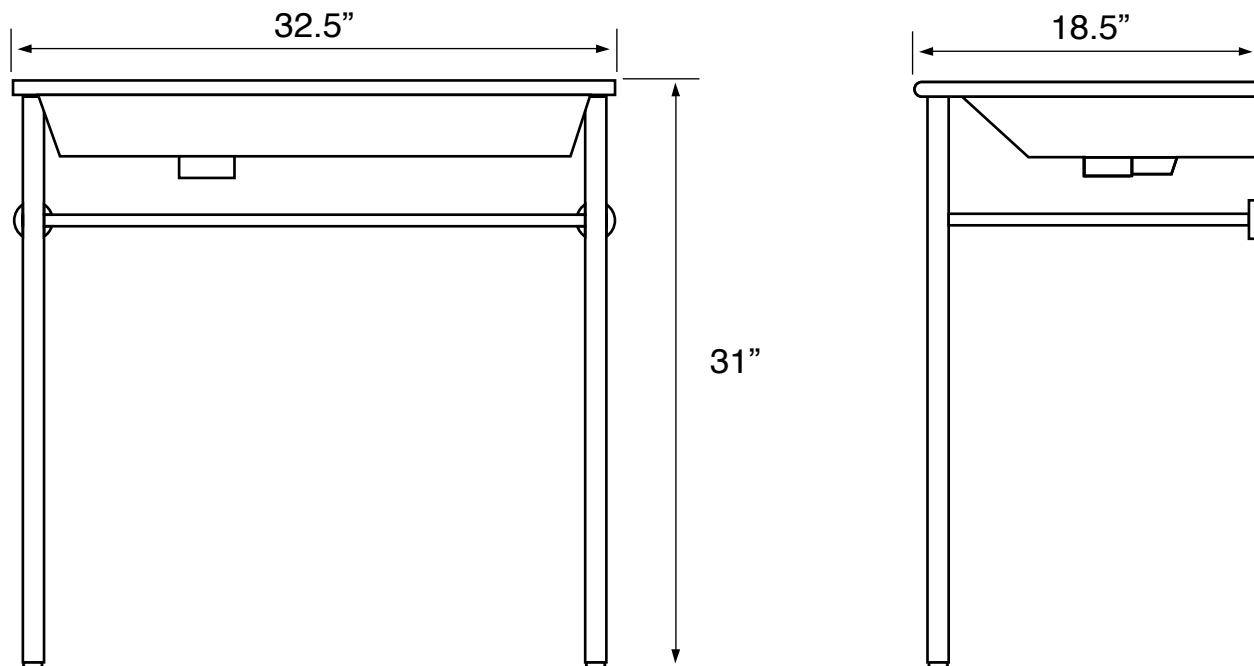

Features

- With overflow.
- Modern design.

Material

- White ceramic bathroom sink.
- Polished chrome brass console stand.

Installation

- Console installation.

Configurations

- Single Hole.
- Three Hole (8-inch centers).

Nameek's One-Year Limited Warranty

See website for warranty information details.

Technical Information

Bowl type:	Single
Installation:	Console
Bowl dimensions:	Length: 15.7" Width: 11.22" Depth: 3.5"
Drain hole:	1.75"
Faucet hole:	1.38"
Hole configurations:	1, 3
Weight:	41 lbs