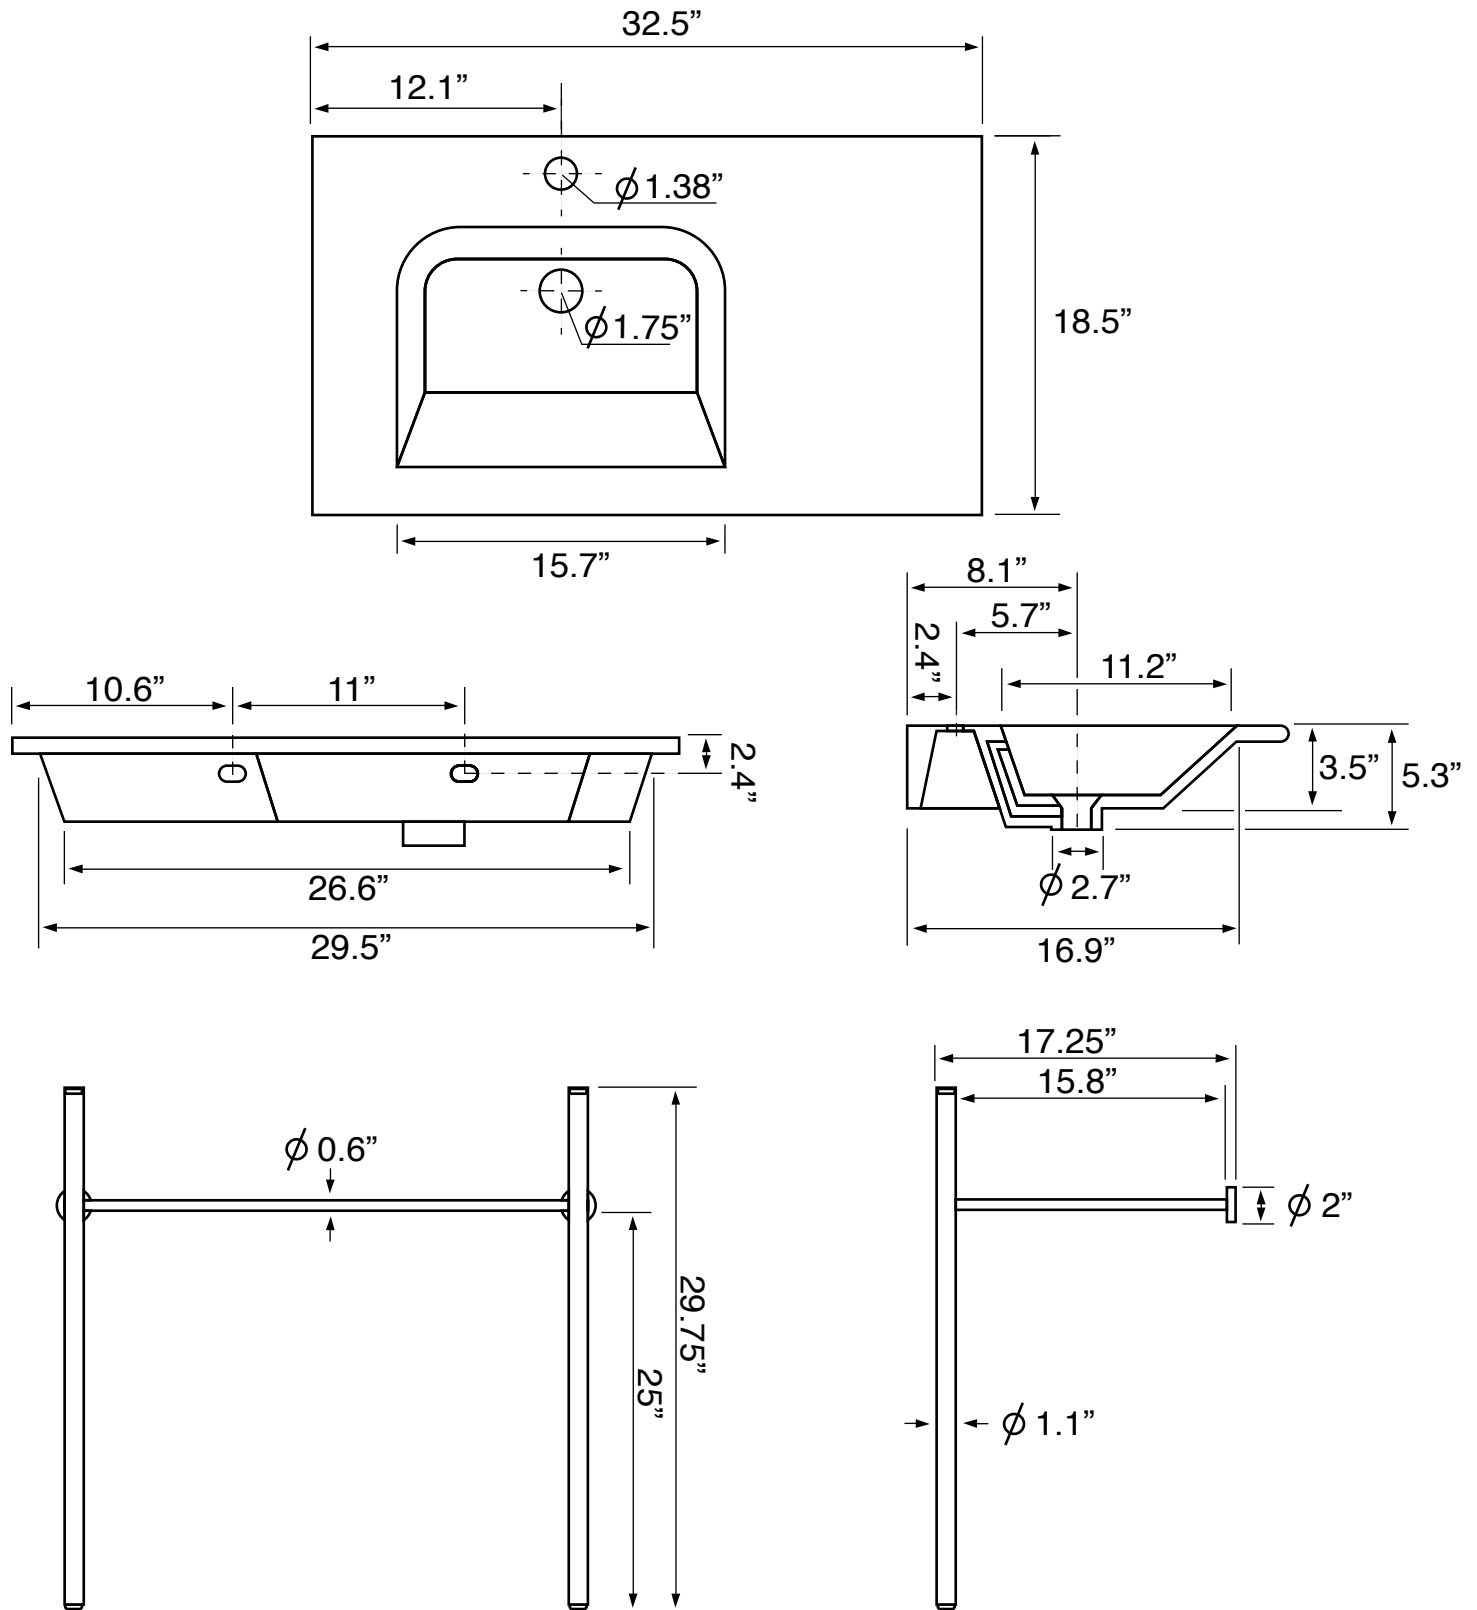

Features

- With overflow.
- Modern design.

Material

- White ceramic bathroom sink.
- Polished chrome brass console stand.

Installation

- Console installation.

Configurations

- Single Hole.
- Three Hole (8-inch centers).

Nameek's One-Year Limited Warranty

See website for warranty information details.

Technical Information

Bowl type:	Single
Installation:	Console
Bowl dimensions:	Length: 15.7" Width: 11.22" Depth: 3.5"
Drain hole:	1.75"
Faucet hole:	1.38"
Hole configurations:	1, 3
Weight:	41 lbs

Notes

Install this product according to the installation instructions.

Includes mounting hardware.