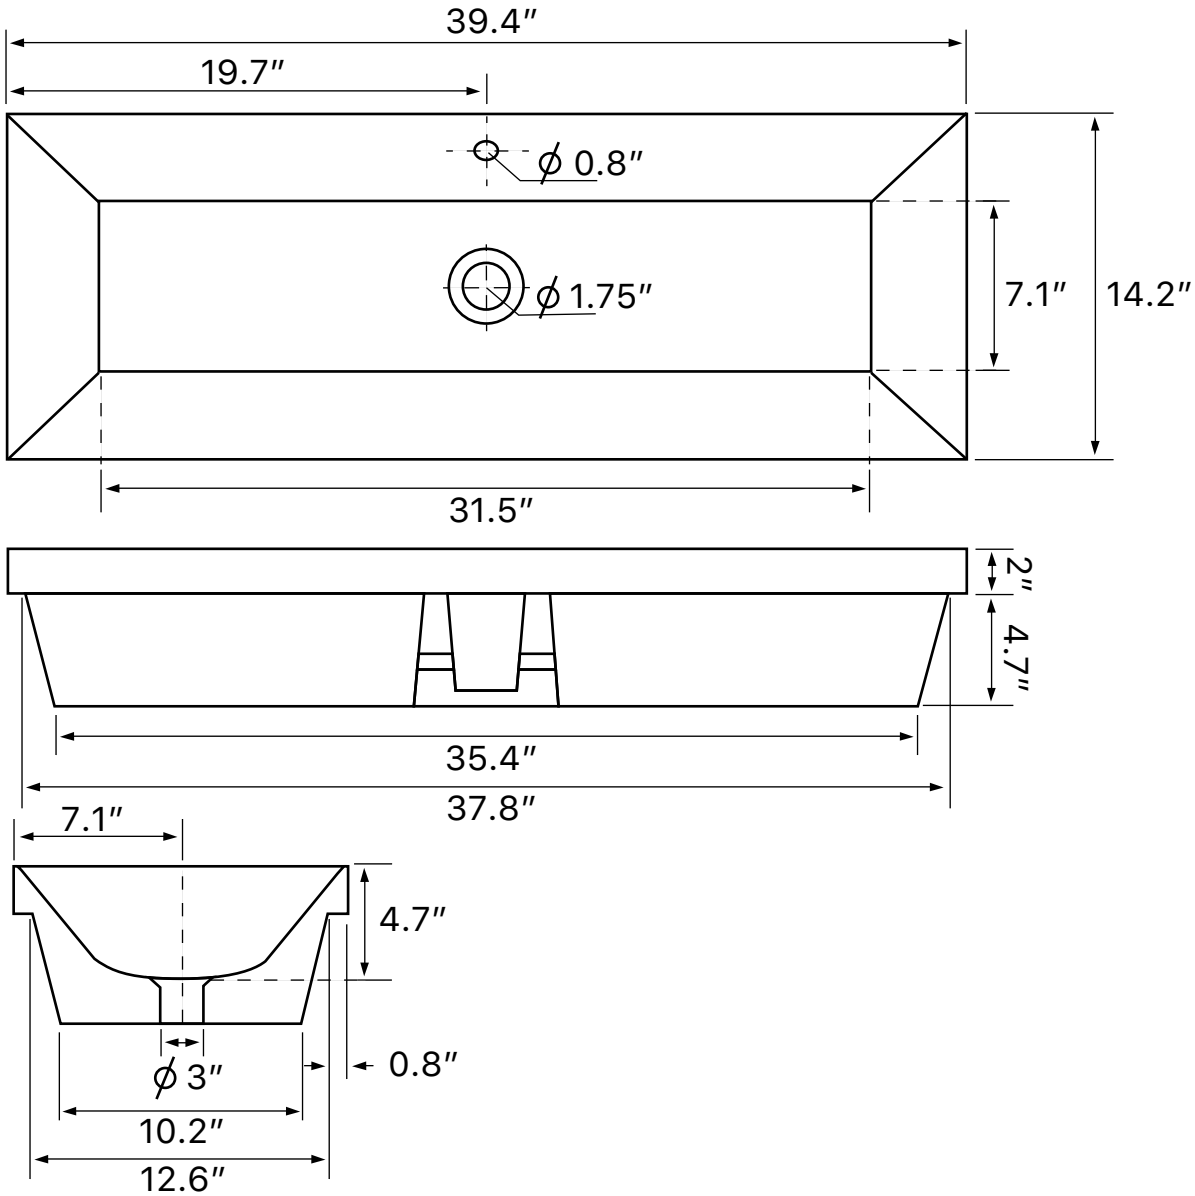

Features

- With overflow.
- Modern design.

Material

- White ceramic bathroom sink.

Installation

- Drop in installation.

Certifications/Codes

IAPMO Certified
US Standards Approved
Uniform Plumbing Code (UPC/cUPC)
National Plumbing Code of Canada
ASME A112.19.2-2018/CSA B45.1-18

Nameek's One-Year Limited Warranty

See website for warranty information details.

Technical Information

Bowl type:	Single
Installation:	Drop In
Bowl dimensions:	Length: 39.3" Width: 14.1" Depth: 4.7"
Drain hole:	1.75"
Weight:	45 lbs