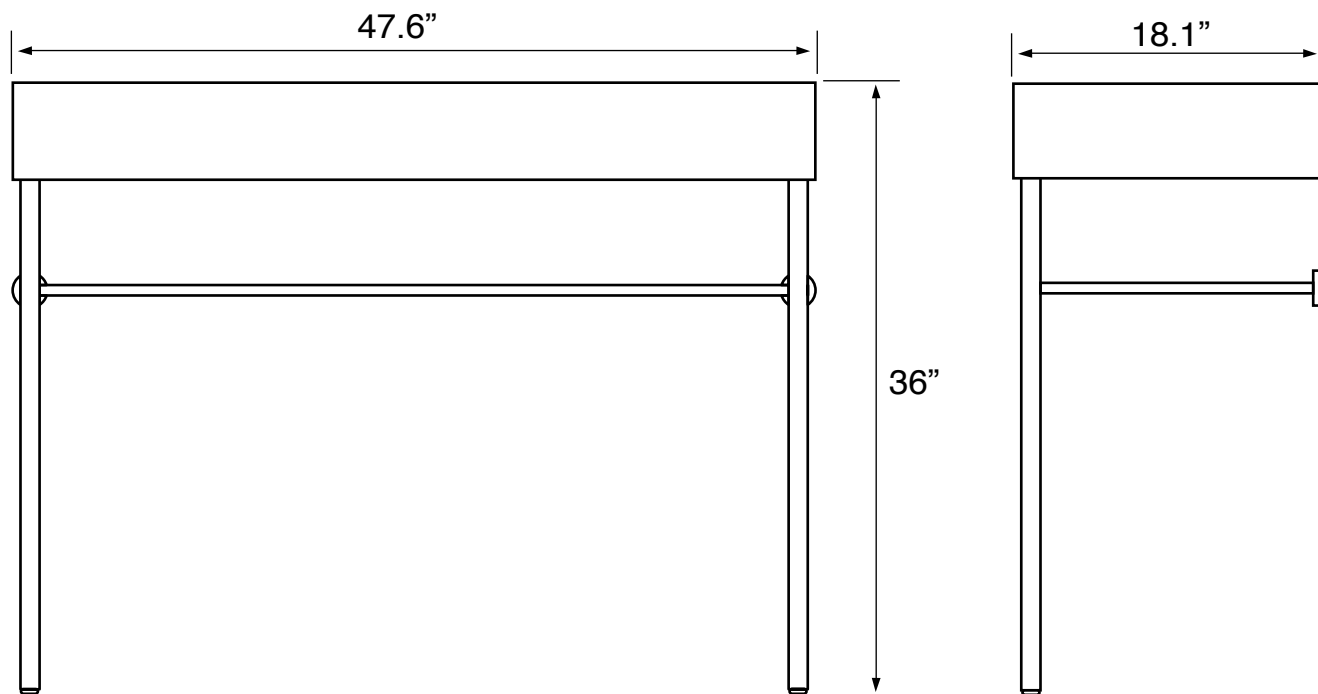

Features

- With overflow.
- Modern design.

Material

- White ceramic bathroom sink.
- Polished chrome brass console stand.

Installation

- Console installation.

Configurations

- Single Hole.
- Three Hole (8-inch centers).
- No Hole.

See website for warranty information details.

Technical Information

Bowl type:	Single
Installation:	Console
Bowl dimensions:	Length: 23.6"
	Width: 13"
	Depth: 3.5"
Drain hole:	1.75"
Faucet hole:	1.38"
Hole configurations:	0, 1, 3
Weight:	60 lbs