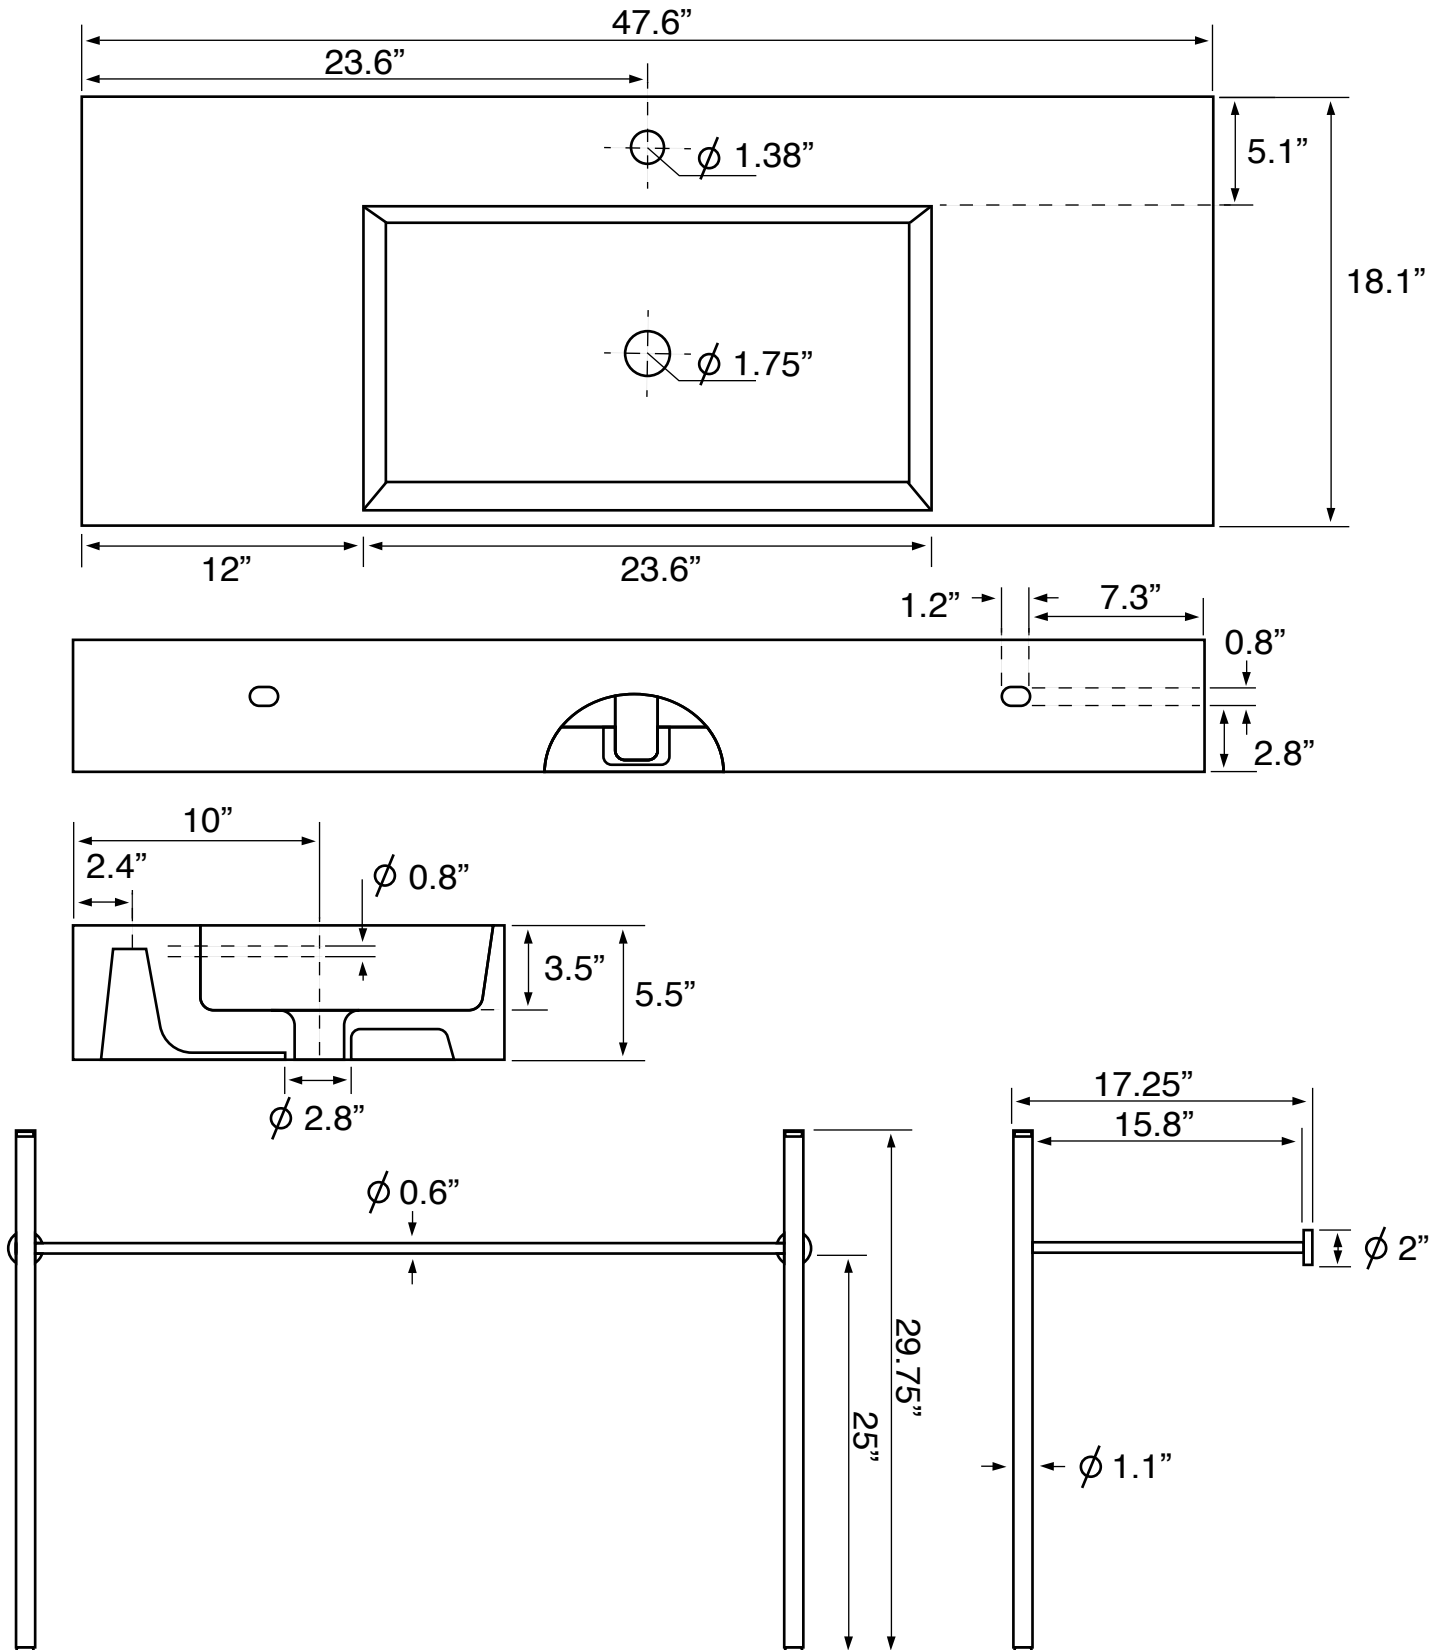

Features

- With overflow.
- Modern design.

Material

- White ceramic bathroom sink.
- Polished chrome brass console stand.

Installation

- Console installation.

Configurations

- Single Hole.
- Three Hole (8-inch centers).
- No Hole.

See website for warranty information details.

Technical Information

Bowl type:	Single
Installation:	Console
Bowl dimensions:	Length: 23.6"
	Width: 13"
	Depth: 3.5"
Drain hole:	1.75"
Faucet hole:	1.38"
Hole configurations:	0, 1, 3
Weight:	60 lbs