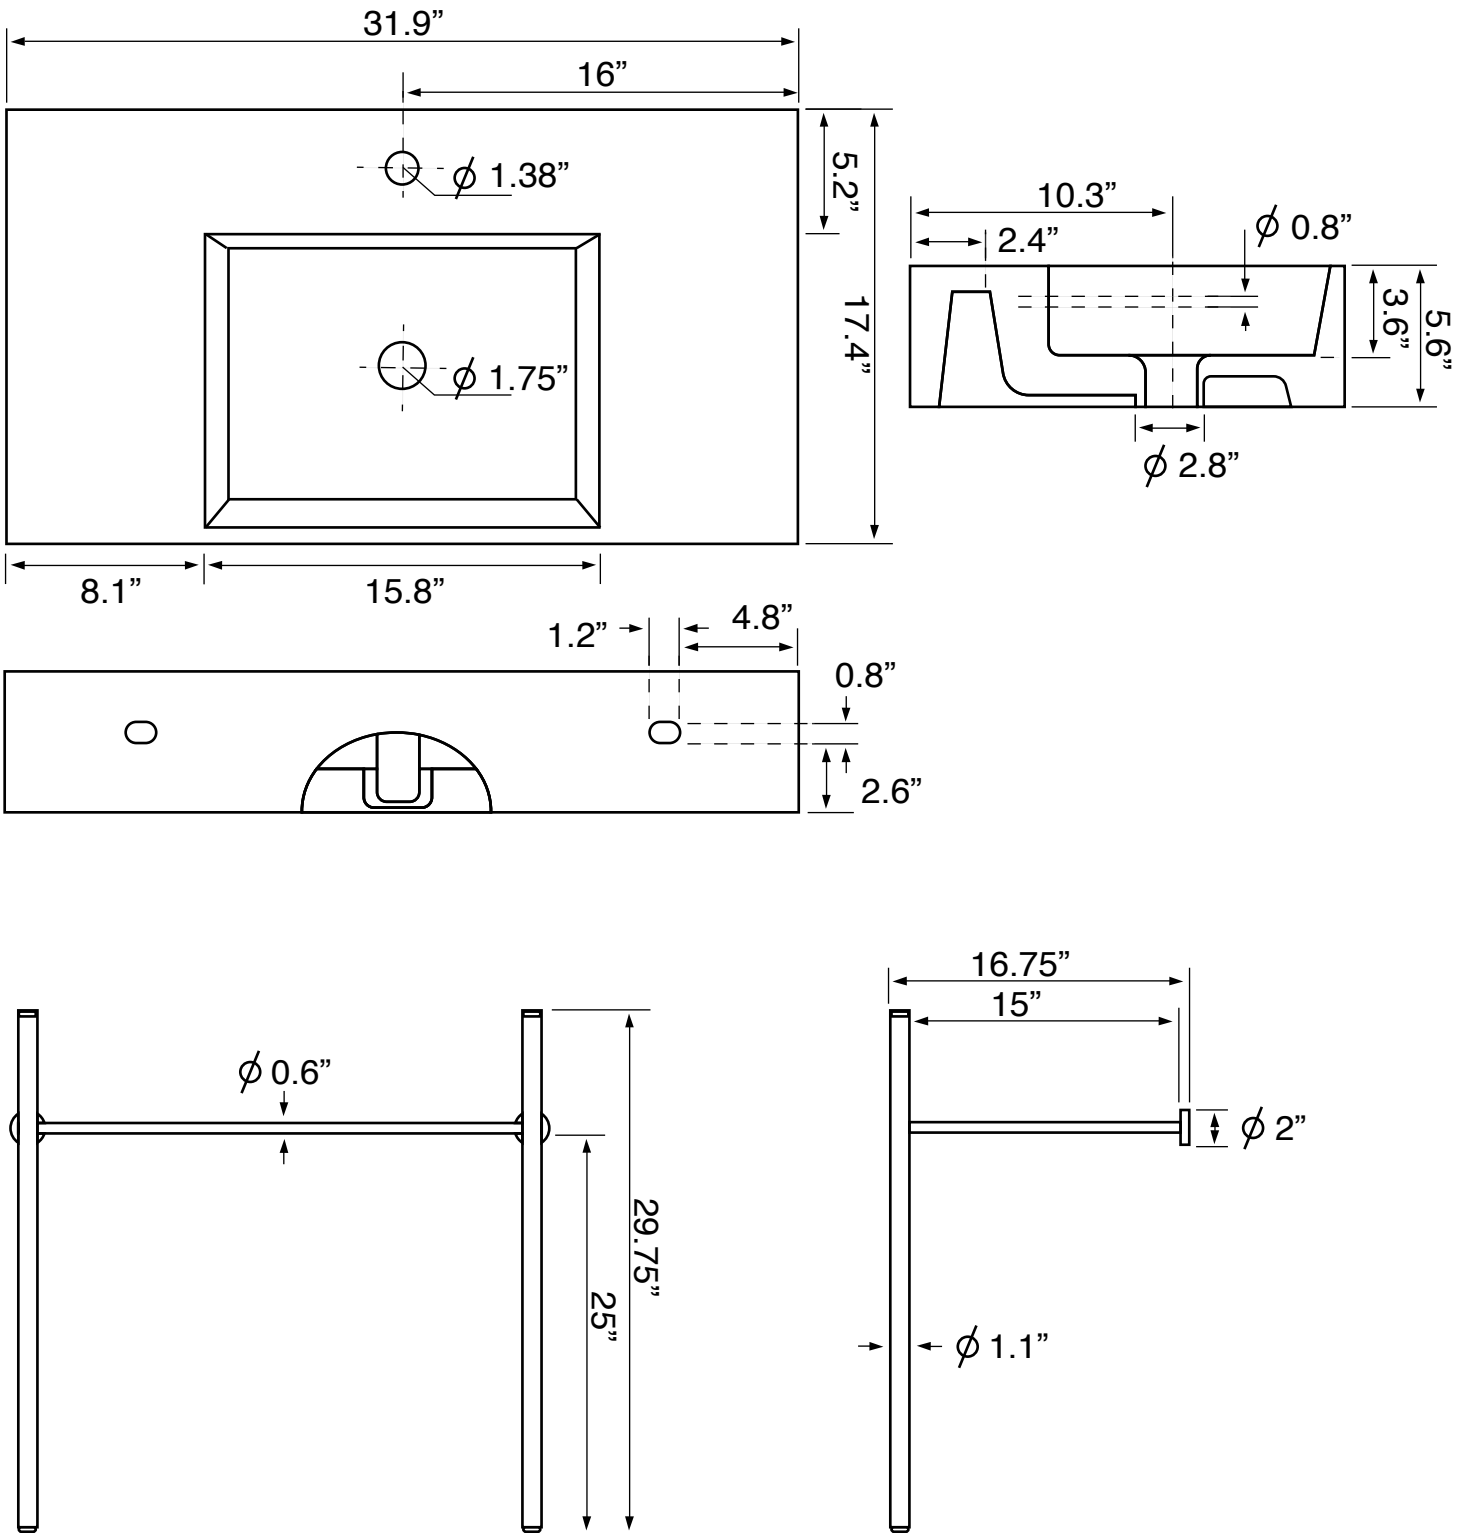

Features

- With overflow.
- Modern design.

Material

- White ceramic bathroom sink.
- Polished chrome brass console stand.

Installation

- Console installation.

Configurations

- Single Hole.
- Three Hole (8-inch centers).
- No Hole.

See website for warranty information details.

Technical Information

Bowl type:	Single
Installation:	Console
Bowl dimensions:	Length: 15.8"
	Width: 12.2"
	Depth: 3.6"
Drain hole:	1.75"
Faucet hole:	1.38"
Hole configurations:	0, 1, 3
Weight:	60 lbs