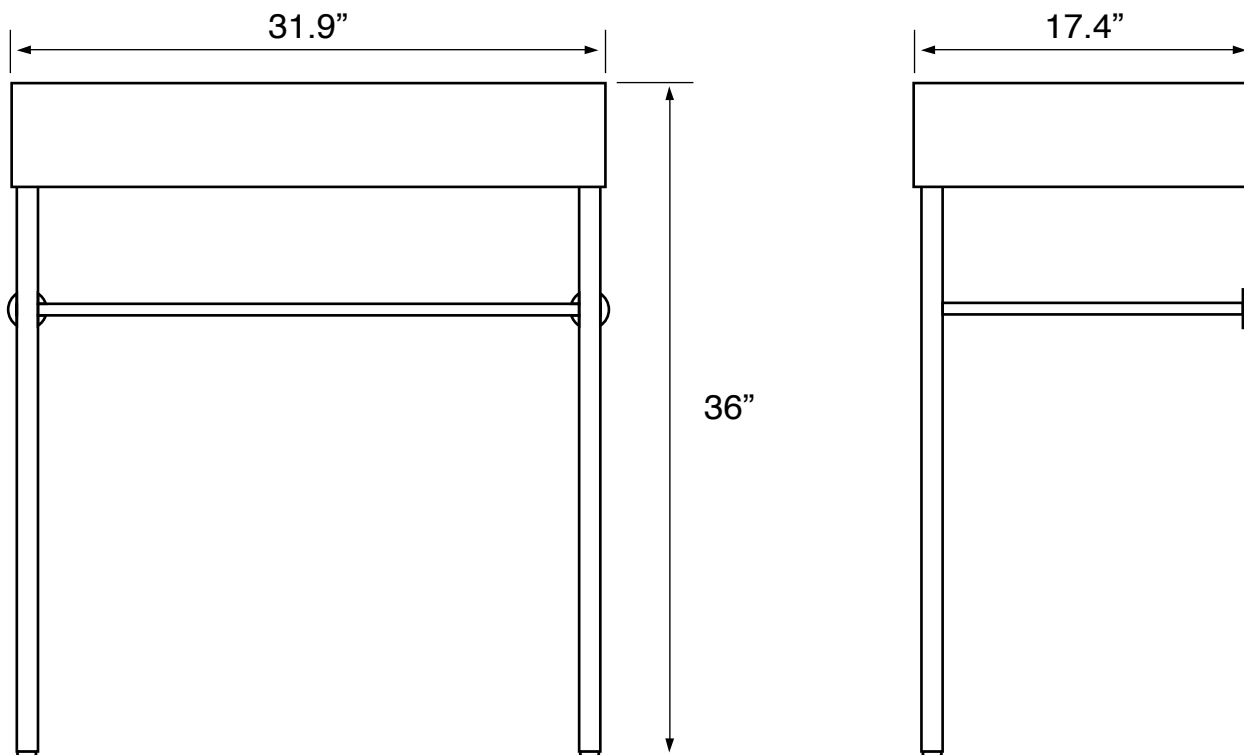

Features

- With overflow.
- Modern design.

Material

- White ceramic bathroom sink.
- Polished chrome brass console stand.

Installation

- Console installation.

Configurations

- Single Hole.
- Three Hole (8-inch centers).
- No Hole.

See website for warranty information details.

Technical Information

Bowl type:	Single
Installation:	Console
Bowl dimensions:	Length: 15.8"
	Width: 12.2"
	Depth: 3.6"
Drain hole:	1.75"
Faucet hole:	1.38"
Hole configurations:	0, 1, 3
Weight:	60 lbs