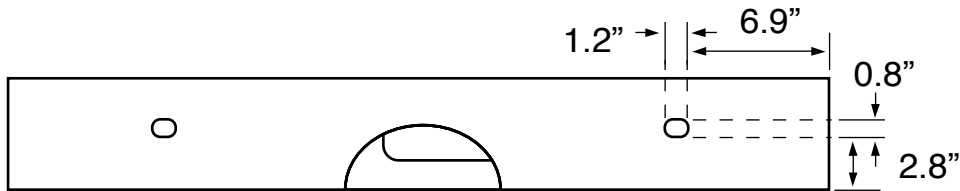

## Configurations

- Single Hole.
- Three Hole (8-inch centers).
- No Hole.

## Technical Information

Bowl type:	Single
Installation:	Console
Bowl dimensions:	Length: 23.6"
	Width: 13"
	Depth: 3.5"
Drain hole:	1.75"
Faucet hole:	1.38"
Hole configurations:	0, 1, 3
Weight:	50 lbs