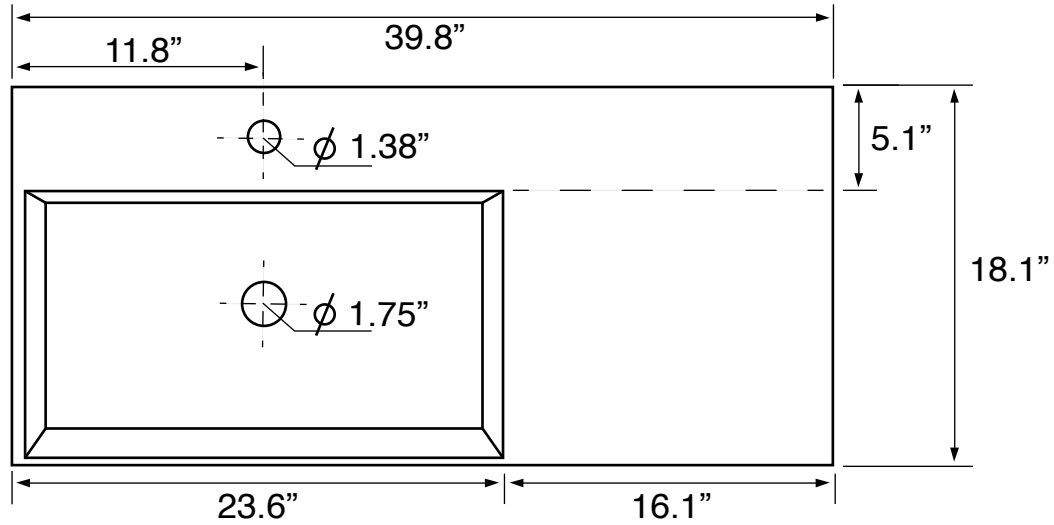

## Configurations

- Single Hole.
- Three Hole (8-inch centers).
- No Hole.

## Technical Information

Bowl type:	Single
Installation:	Console
Bowl dimensions:	Length: 23.6"
	Width: 13"
	Depth: 3.5"
Drain hole:	1.75"
Faucet hole:	1.38"
Hole configurations:	0, 1, 3
Weight:	50 lbs