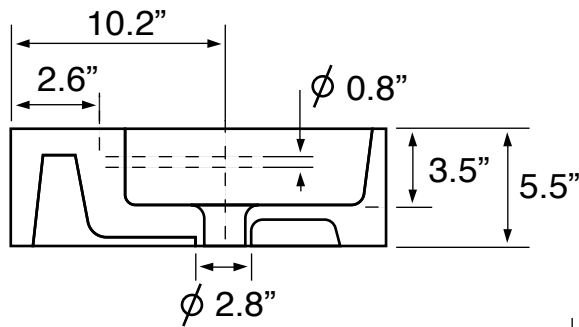

## Configurations

- Single Hole.
- Three Hole (8-inch centers).
- No Hole.

## Technical Information

Bowl type:	Single
Installation:	Console
Bowl dimensions:	Length: 23.6"
	Width: 13"
	Depth: 3.5"
Drain hole:	1.75"
Faucet hole:	1.38"
Hole configurations:	0, 1, 3
Weight:	50 lbs