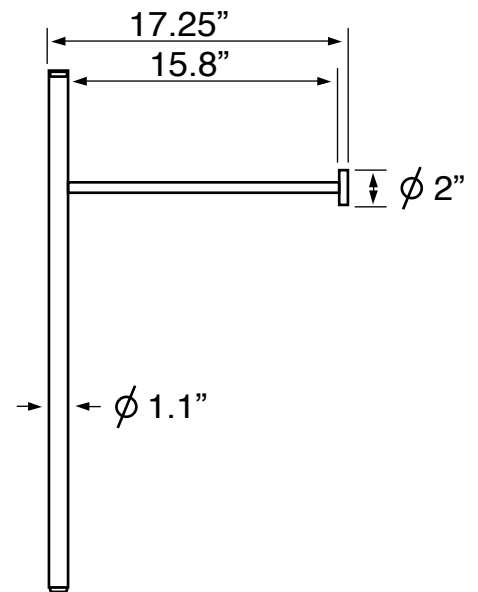

## Configurations

- Single Hole.
- Three Hole (8-inch centers).
- No Hole.

## Technical Information

Bowl type:	Single
Installation:	Console
Bowl dimensions:	Length: 23.6"
	Width: 13"
	Depth: 3.5"
Drain hole:	1.75"
Faucet hole:	1.38"
Hole configurations:	0, 1, 3
Weight:	50 lbs