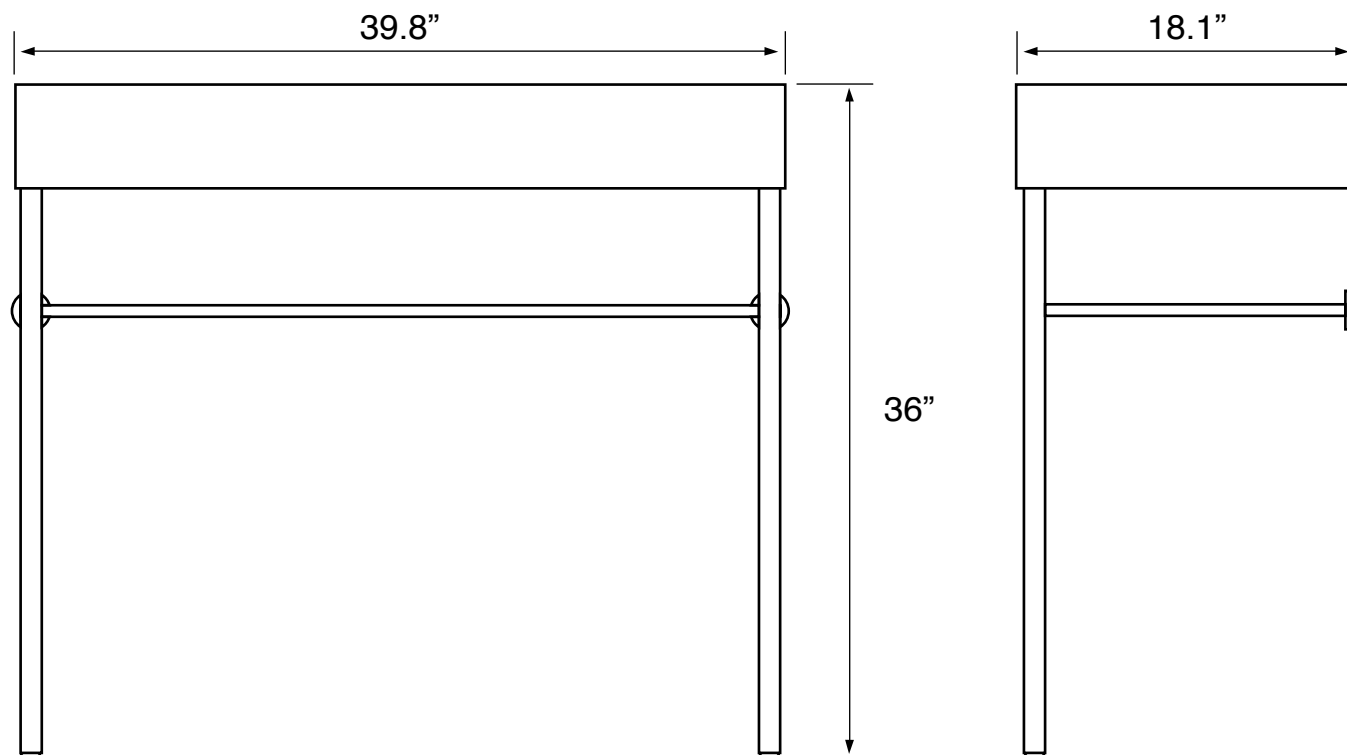

## Configurations

- Single Hole.
- Three Hole (8-inch centers).
- No Hole.

## Technical Information

Bowl type:	Single
Installation:	Console
Bowl dimensions:	Length: 23.6"
	Width: 13"
	Depth: 3.5"
Drain hole:	1.75"
Faucet hole:	1.38"
Hole configurations:	0, 1, 3
Weight:	50 lbs