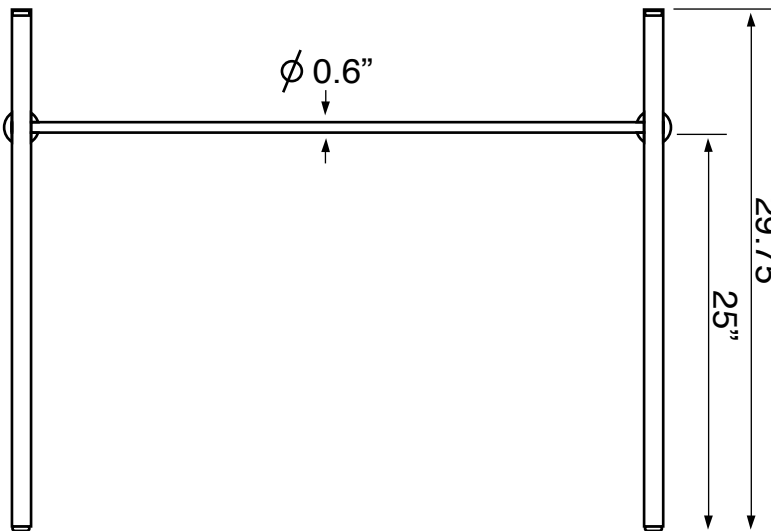

## Configurations

- Single Hole.
- Three Hole (8-inch centers).
- No Hole.

## Technical Information

Bowl type:	Single
Installation:	Console
Bowl dimensions:	Length: 23.6"
	Width: 13"
	Depth: 3.5"
Drain hole:	1.75"
Faucet hole:	1.38"
Hole configurations:	0, 1, 3
Weight:	50 lbs