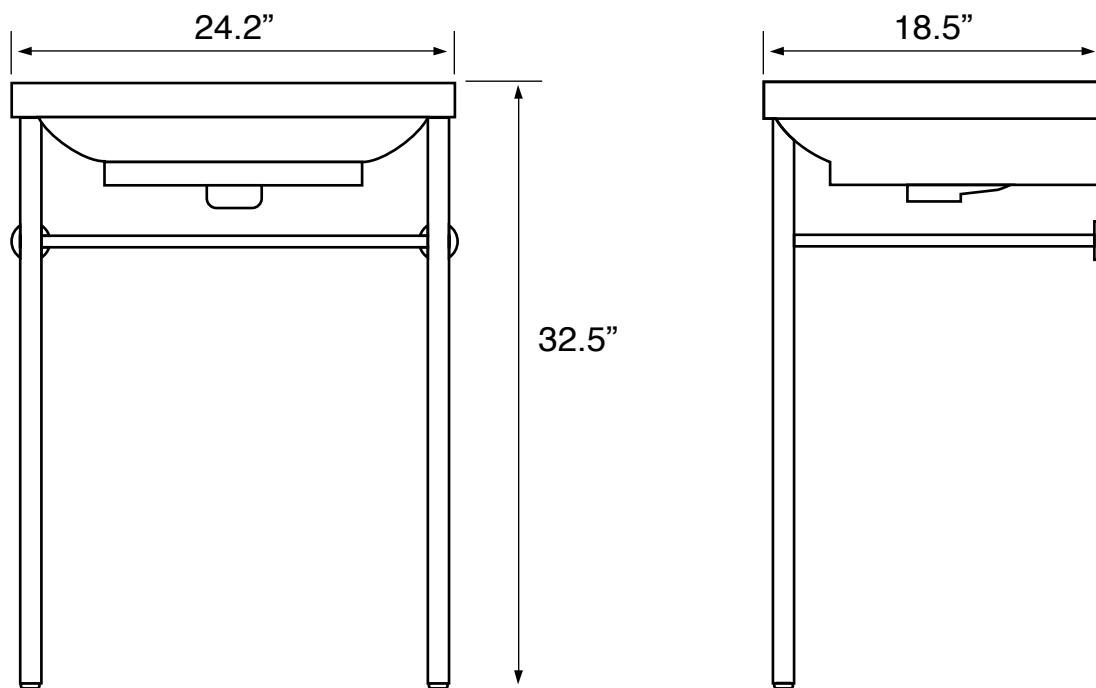

## Configurations

- Single Hole.
- Three Hole (8-inch centers).
- No Hole.

## Technical Information

Bowl type:	Single
Installation:	Console
Bowl dimensions:	Length: 23.5"
	Width: 13"
	Depth: 4.3"
Drain hole:	1.75"
Faucet hole:	1.38"
Hole configurations:	0, 1, 3
Weight:	50 lbs