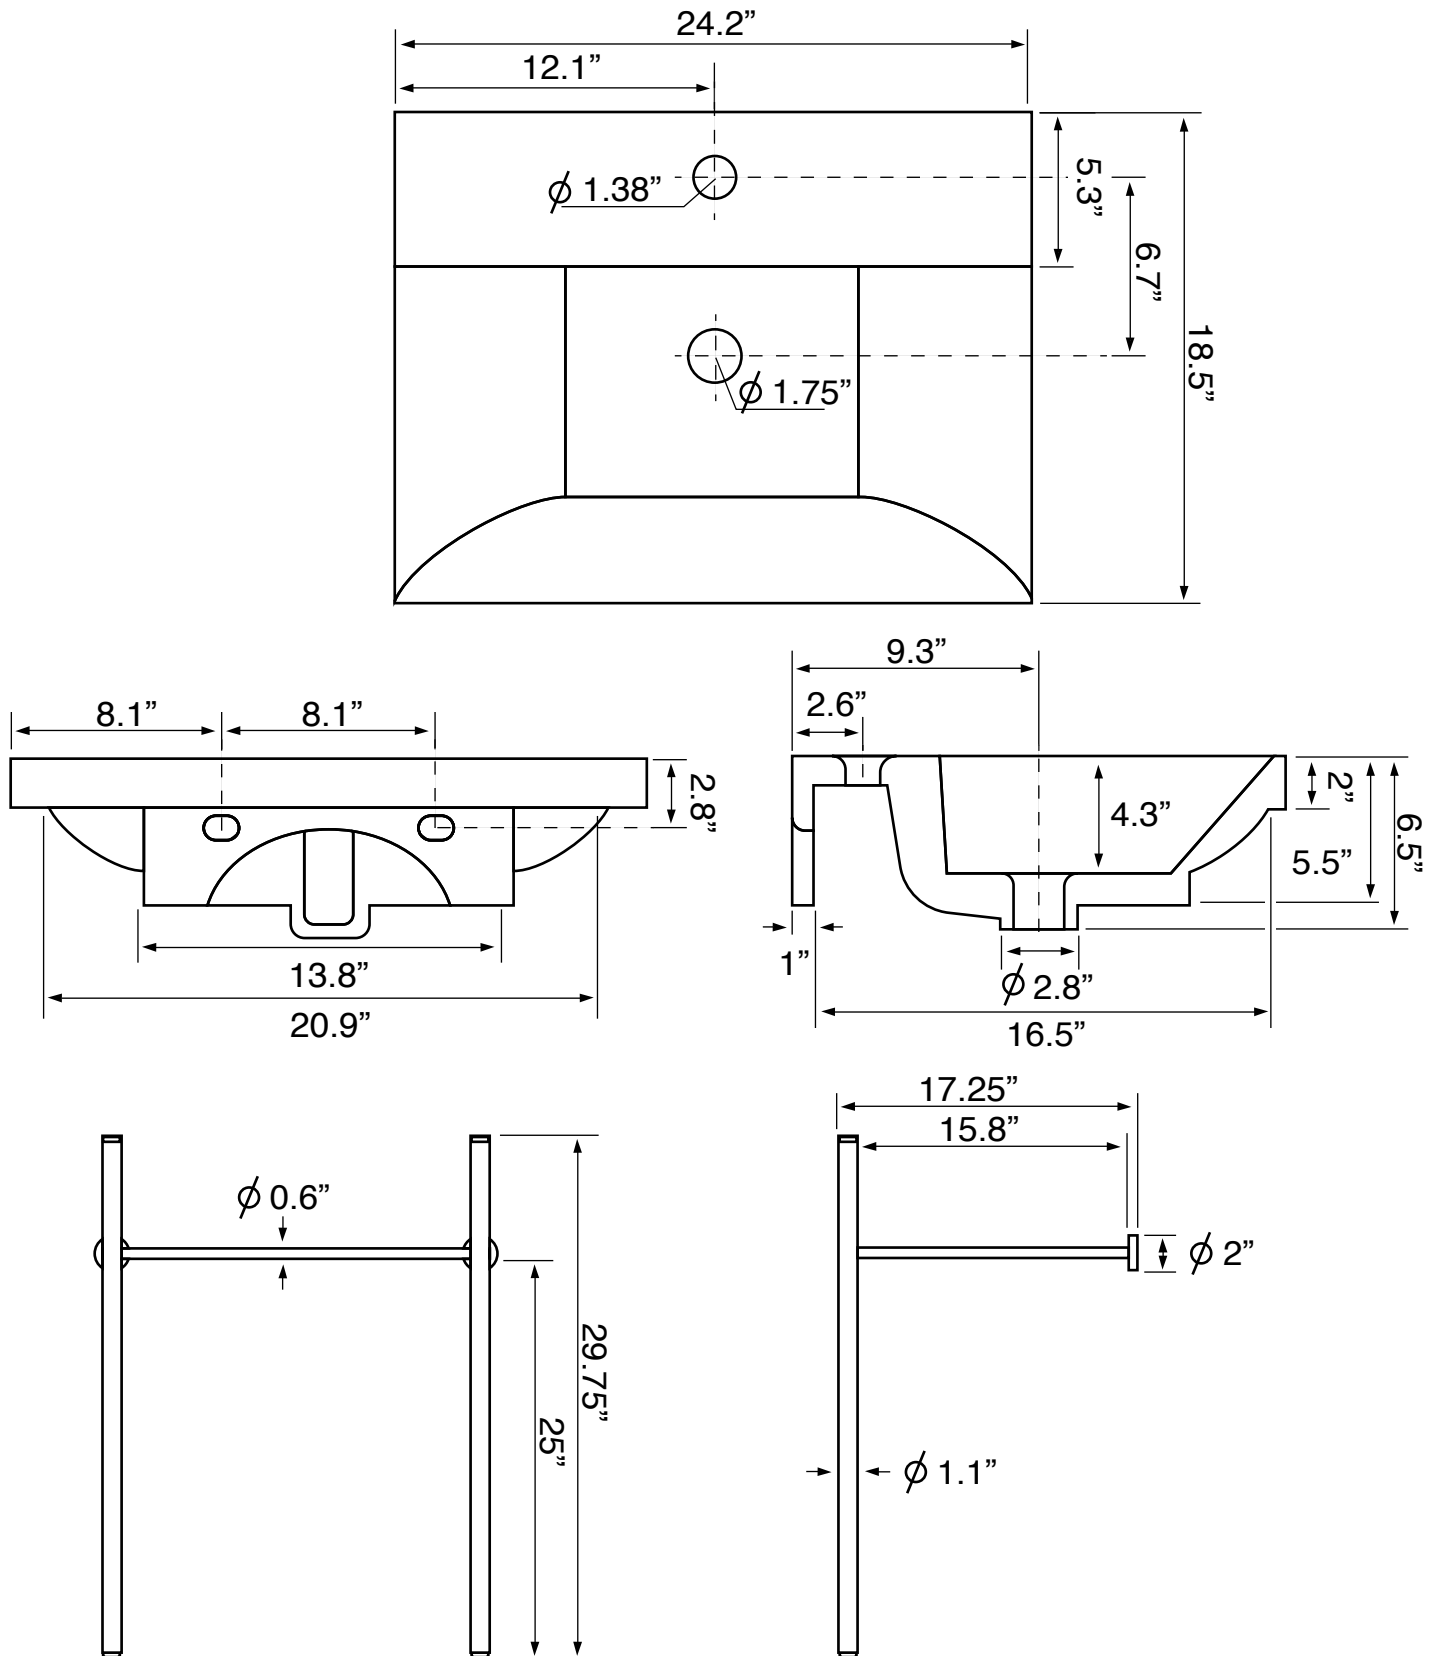

USA/Canada: 215.256.4197

Nameek's reserves the right to make revisions without notice to product specifications.
For more information, go to www.nameeks.com