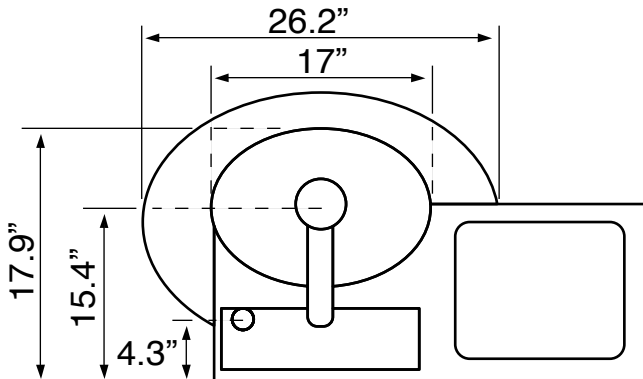

Features

- With overflow.
- Modern design.

Material

- White ceramic bathroom sink.

Installation

- Wall mount installation.
- Vessel / above-counter installation.

Configurations

- Single Hole.

Nameek's One-Year Limited Warranty

See website for warranty information details.

Technical Information

Bowl type:	Single
Installation:	Wall mounted Vessel
Bowl dimensions:	Depth: 3.3" Length: 21.7" Width: 13.8"
Drain hole:	1.75"
Faucet hole:	1.38"
Hole configurations:	1
Weight:	33 lbs