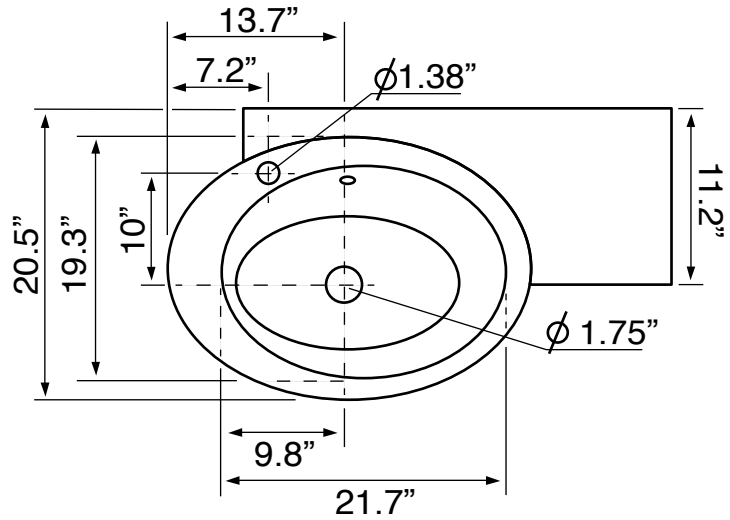

Features

- With overflow.
- Modern design.

Material

- White ceramic bathroom sink.

Installation

- Wall mount installation.
- Vessel / above-counter installation.

Configurations

- Single Hole.

Nameek's One-Year Limited Warranty

See website for warranty information details.

Technical Information

Bowl type:	Single
Installation:	Wall mounted Vessel
Bowl dimensions:	Depth: 3.3" Length: 21.7" Width: 13.8"
Drain hole:	1.75"
Faucet hole:	1.38"
Hole configurations:	1
Weight:	33 lbs