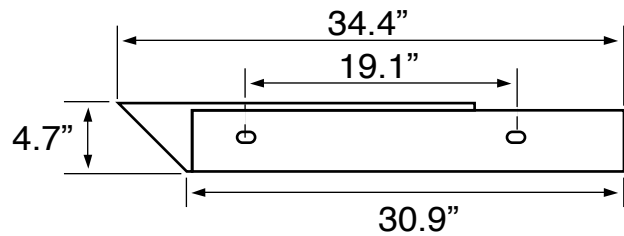

Features

- With overflow.
- Modern design.

Material

- White ceramic bathroom sink.

Installation

- Wall mount installation.
- Vessel / above-counter installation.

Configurations

- Single Hole.

Nameek's One-Year Limited Warranty

See website for warranty information details.

Technical Information

Bowl type:	Single
Installation:	Wall mounted Vessel
Bowl dimensions:	Depth: 3.3" Length: 21.7" Width: 13.8"
Drain hole:	1.75"
Faucet hole:	1.38"
Hole configurations:	1
Weight:	33 lbs