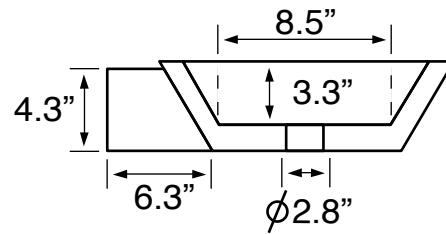

Features

- With overflow.
- Modern design.

Material

- White ceramic bathroom sink.

Installation

- Wall mount installation.
- Vessel / above-counter installation.

Configurations

- Single Hole.

Nameek's One-Year Limited Warranty

See website for warranty information details.

Technical Information

Bowl type:	Single
Installation:	Wall mounted Vessel
Bowl dimensions:	Depth: 3.3" Length: 21.7" Width: 13.8"
Drain hole:	1.75"
Faucet hole:	1.38"
Hole configurations:	1
Weight:	33 lbs