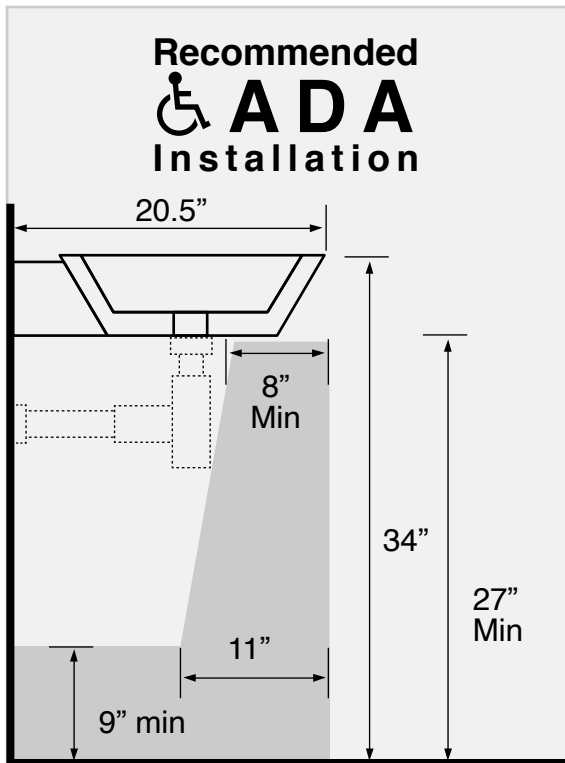

Features

- With overflow.
- Modern design.

Material

- White ceramic bathroom sink.

Installation

- Wall mount installation.
- Vessel / above-counter installation.

Configurations

- Single Hole.

Nameek's One-Year Limited Warranty

See website for warranty information details.

Technical Information

Bowl type:	Single
Installation:	Wall mounted Vessel
Bowl dimensions:	Depth: 3.3" Length: 21.7" Width: 13.8"
Drain hole:	1.75"
Faucet hole:	1.38"
Hole configurations:	1
Weight:	33 lbs