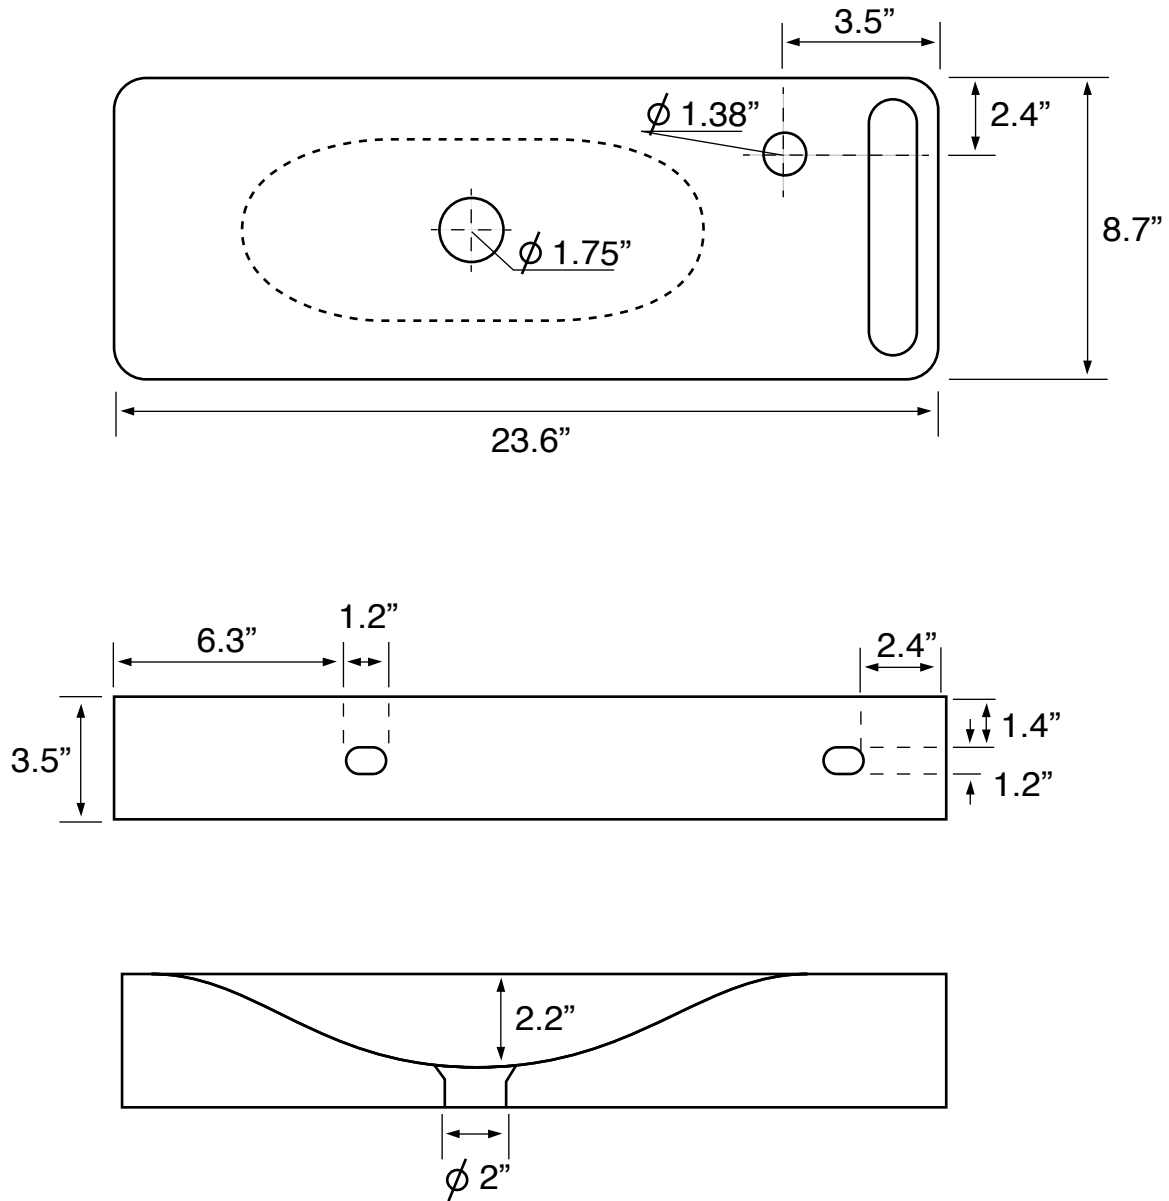

Features

- Without overflow.
- Modern design.
- Integrated towel bar.

Material

- White ceramic bathroom sink.

Installation

- Wall mounted installation.

Configurations

- Single Hole.

Nameek's One-Year Limited Warranty

See website for warranty information details.

Technical Information

Bowl type:	Single
Installation:	Wall mounted
	Drop in
Bowl dimensions:	Depth: 2.2"
	Width: 8.7"
Drain hole:	1.75"
Faucet hole:	1.38"
Hole configurations:	1
Weight:	15.4 lbs