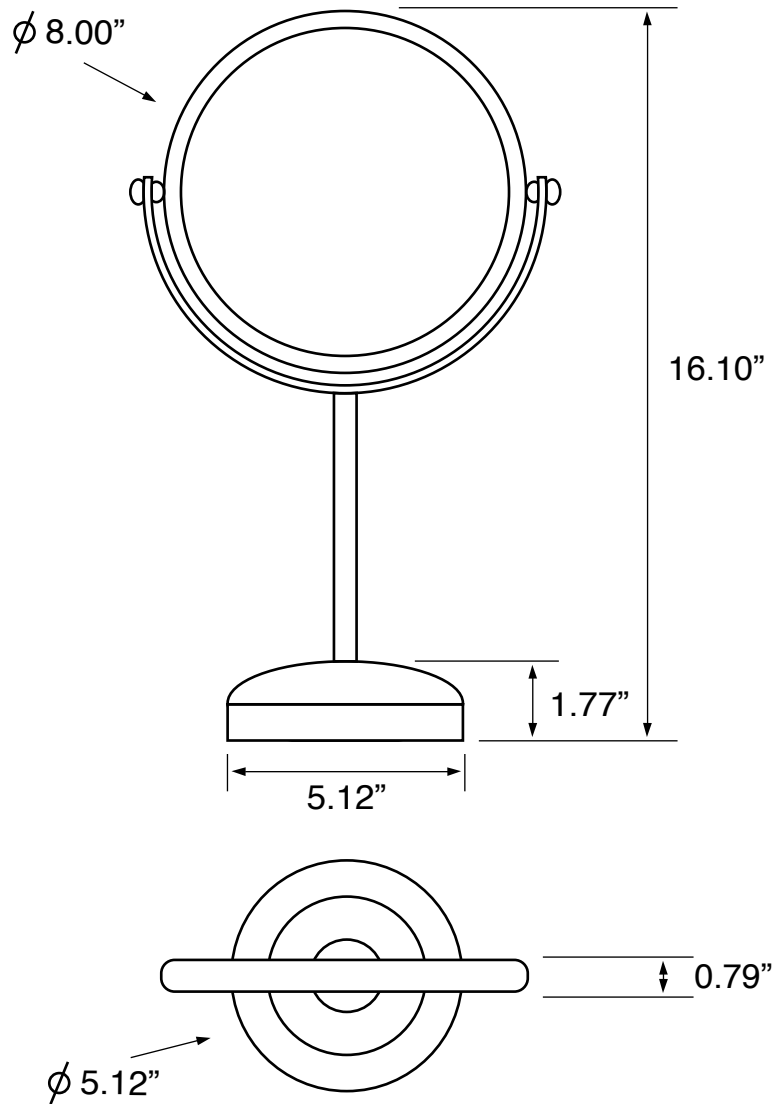

Features

- Modern design.
- 3x magnification.
- Double face.
- Easy cleaning.
- Designer quality.

Material

- Polished chrome brass mirror.

Installation

- Free standing installation.

Magnifications

- 3x

Nameek's One-Year Limited Warranty

See website for warranty information details.

Color/Finish Details

Color	Code	Description
	CR	Polished chrome

Technical Information

Face type:	Double (1x/3x)
Arm type:	Single
Installation:	Free standing
Face dimensions:	Height: 8" Width: 8"
Magnifications:	3x
Weight:	3.2 lbs