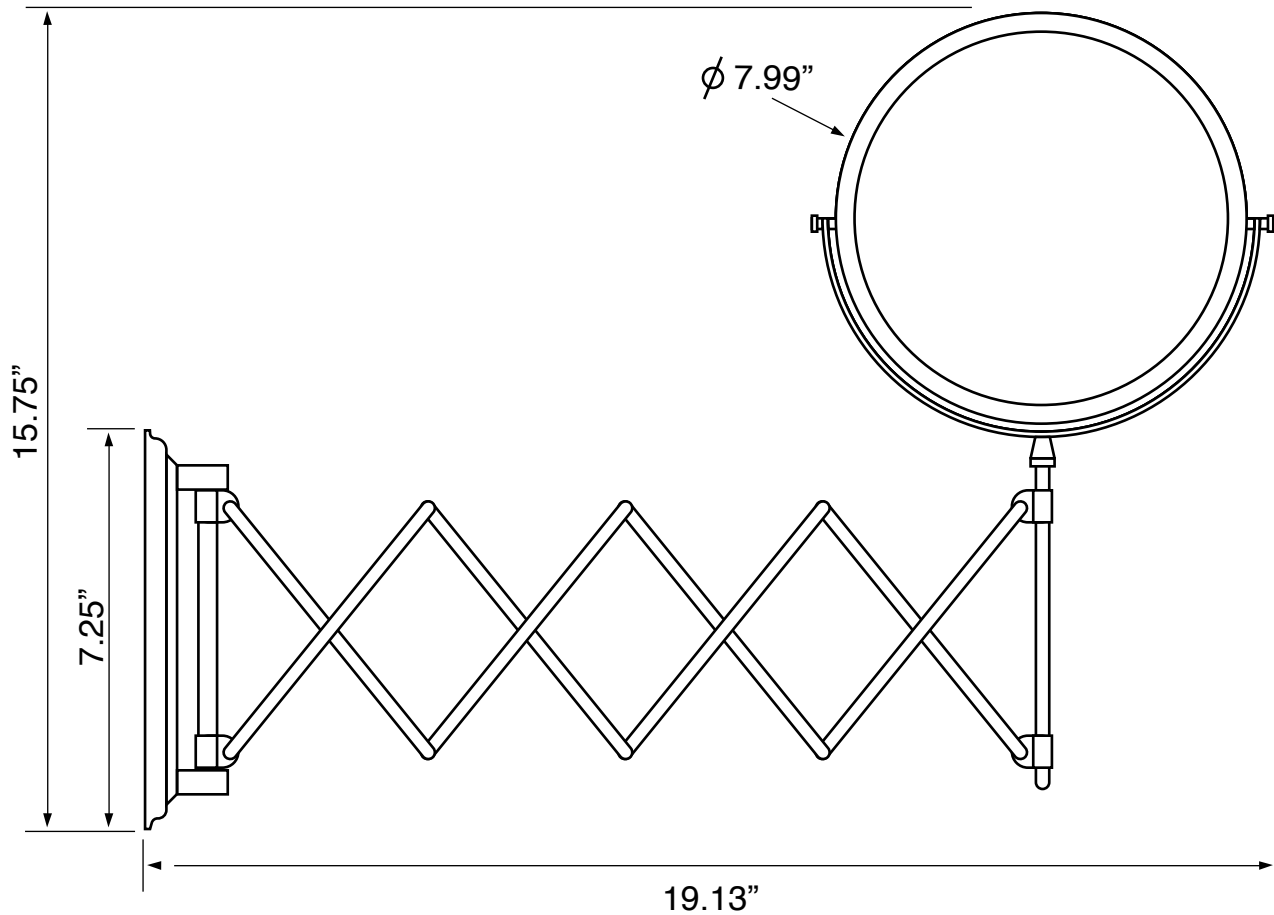

Features

- Modern design.
- 3x magnification.
- Folding and extending arm.
- Double face.
- Easy cleaning.
- Designer quality.

Material

- Brass mirror available in 2 finishes.

Installation

- Wall mounted installation.

Magnifications

- 3x

Nameek's One-Year Limited Warranty

See website for warranty information details.

Color/Finish Details

Color	Code	Description
	CR	Polished chrome
	SNI	Satin nickel

Technical Information

Face type:	Double (1x/3x)
Arm type:	Folding, Accordion
Installation:	Wall mounted
Face dimensions:	Height: 7.99" Width: 7.99"
Extension length:	20"
Magnifications:	3x
Weight:	4.5 lbs