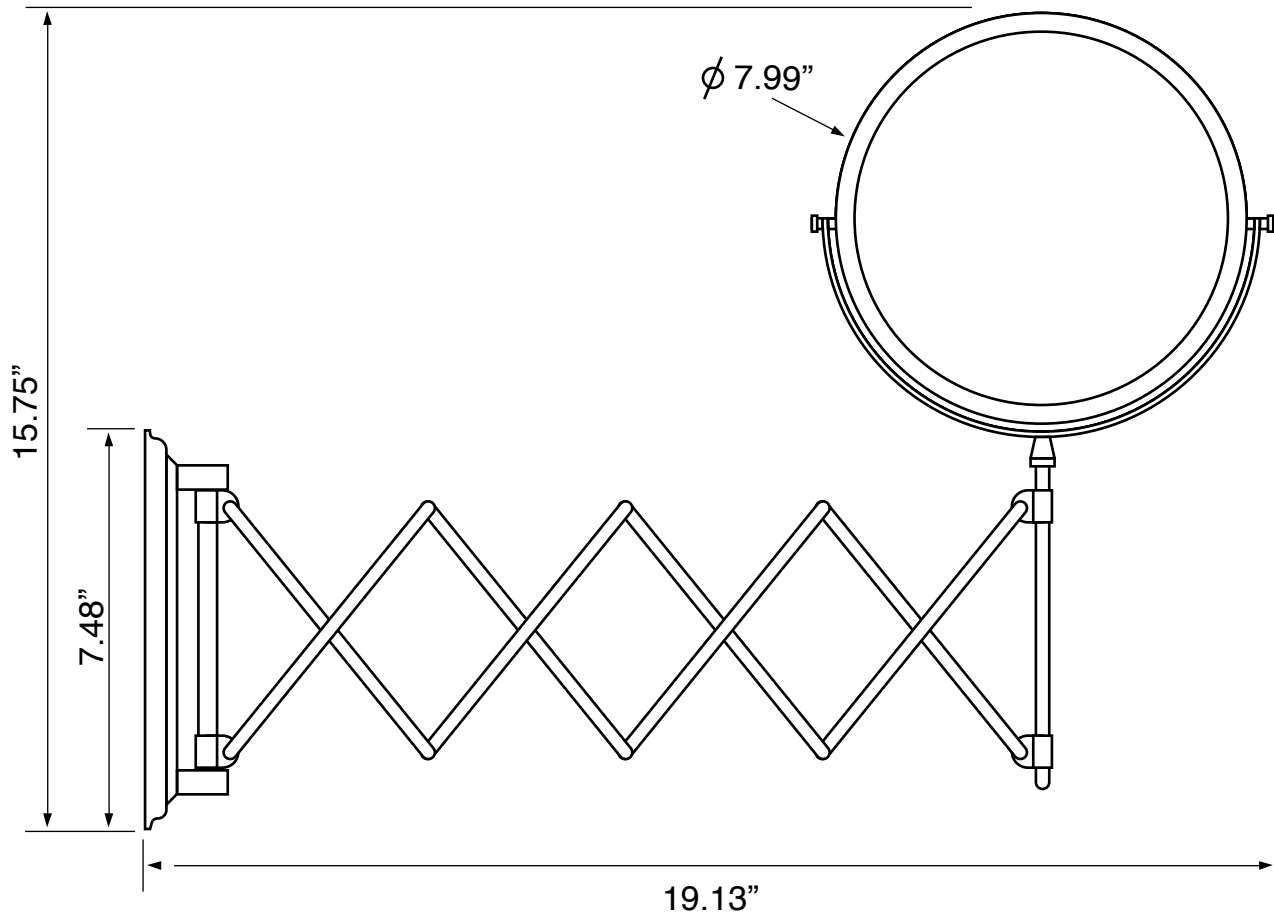

Features

- Modern design.
- 3x magnification.
- Folding and extending arm.
- Double face.
- Easy cleaning.
- Designer quality.

Material

- Satin nickel brass mirror.

Installation

- Wall mounted installation.

Magnifications

- 3x

Nameek's One-Year Limited Warranty

See website for warranty information details.

Color/Finish Details

Color	Code	Description
	SNI	Satin nickel

Technical Information

Face type:	Double (1x/3x)
Arm type:	Folding, Accordion
Installation:	Wall mounted
Face dimensions:	Height: 7.99" Width: 7.99"
Extension length:	20"
Magnifications:	3x
Weight:	4.5 lbs