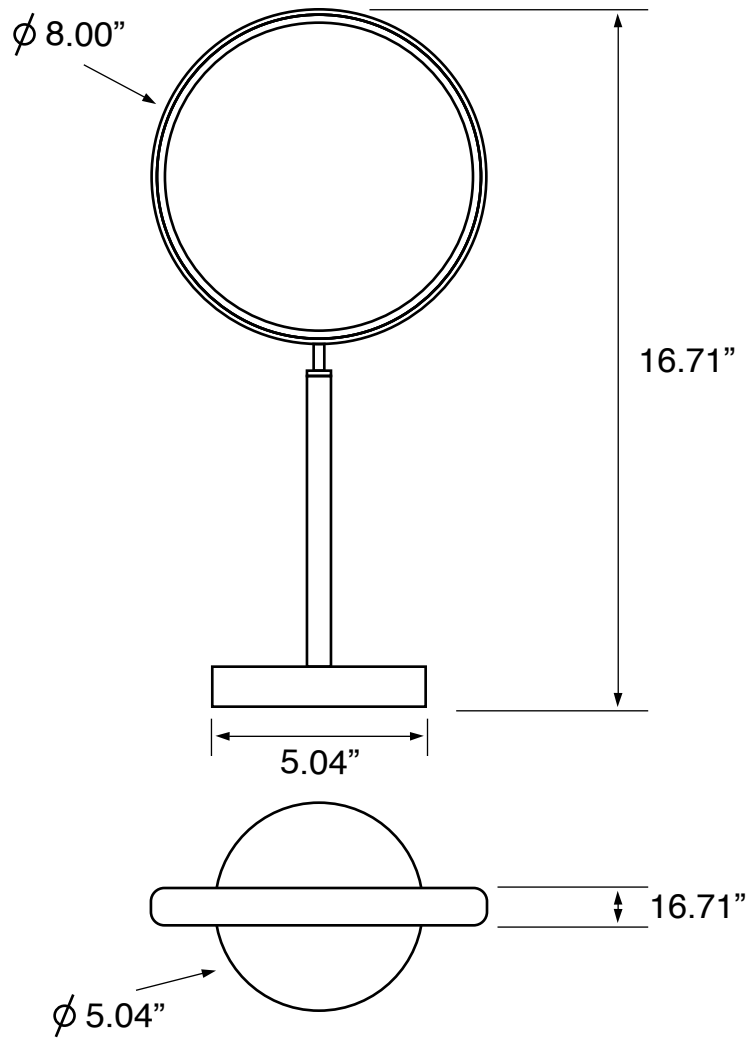

Features

- Modern design.
- 3x magnification.
- Double face.
- Easy cleaning.
- Designer quality.

Material

- Brass mirror available in 2 finishes.

Installation

- Free standing installation.

Magnifications

- 3x

Nameek's One-Year Limited Warranty

See website for warranty information details.

Color/Finish Details

Color	Code	Description
	CR	Polished chrome
	SNI	Satin nickel

Technical Information

Face type:	Double (1x/3x)
Arm type:	Single
Installation:	Free standing
Face dimensions:	Height: 8" Width: 8"
Magnifications:	3x
Weight:	3.6 lbs