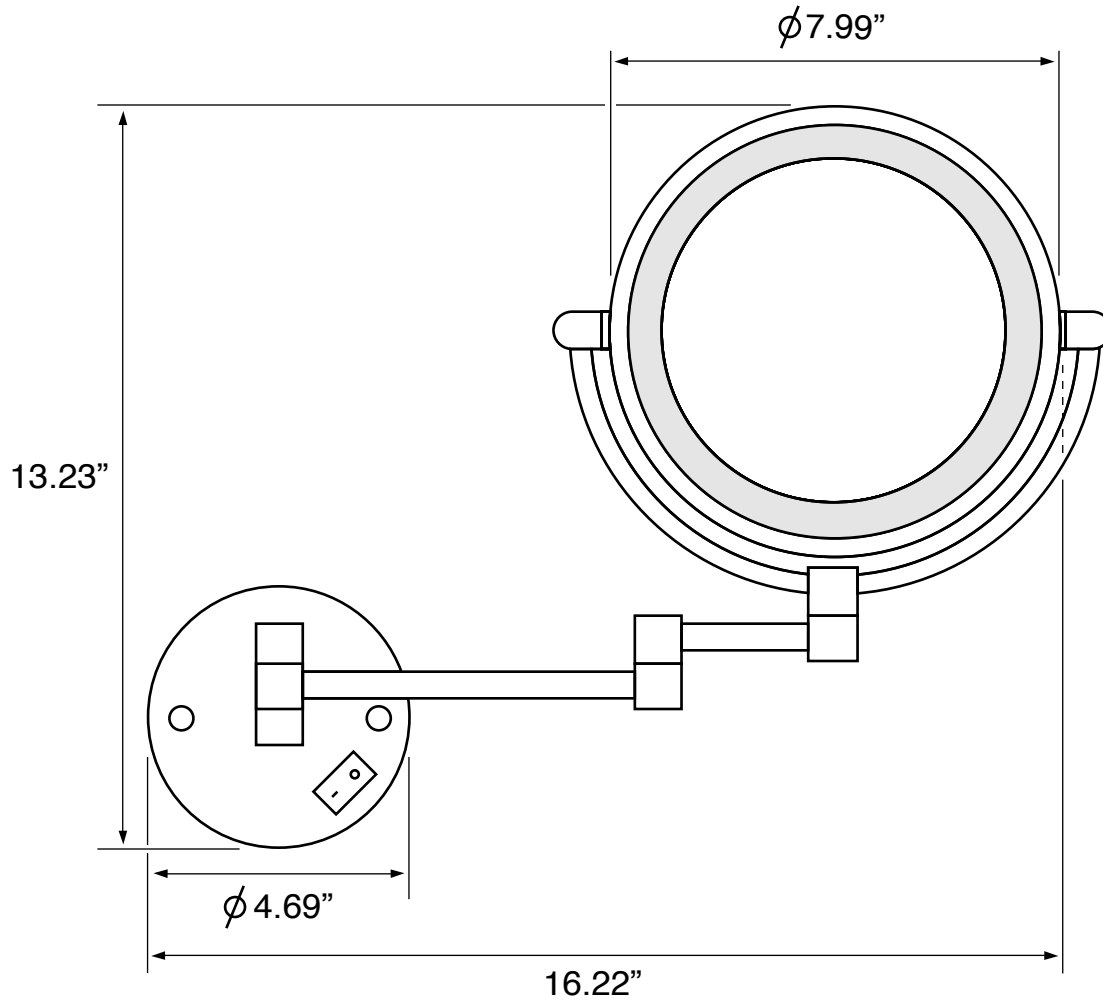

### Installation

- Wall mounted installation.

### Magnifications

- 3x

### Technical Information

Face type:	Double (1x/3x)
Arm type:	Double, Folding
Installation:	Wall mounted
Light type:	LED
Face dimensions:	Height: 7.99" Width: 7.99"
Extension length:	12"
Magnifications:	3x
Weight:	4.6 lbs