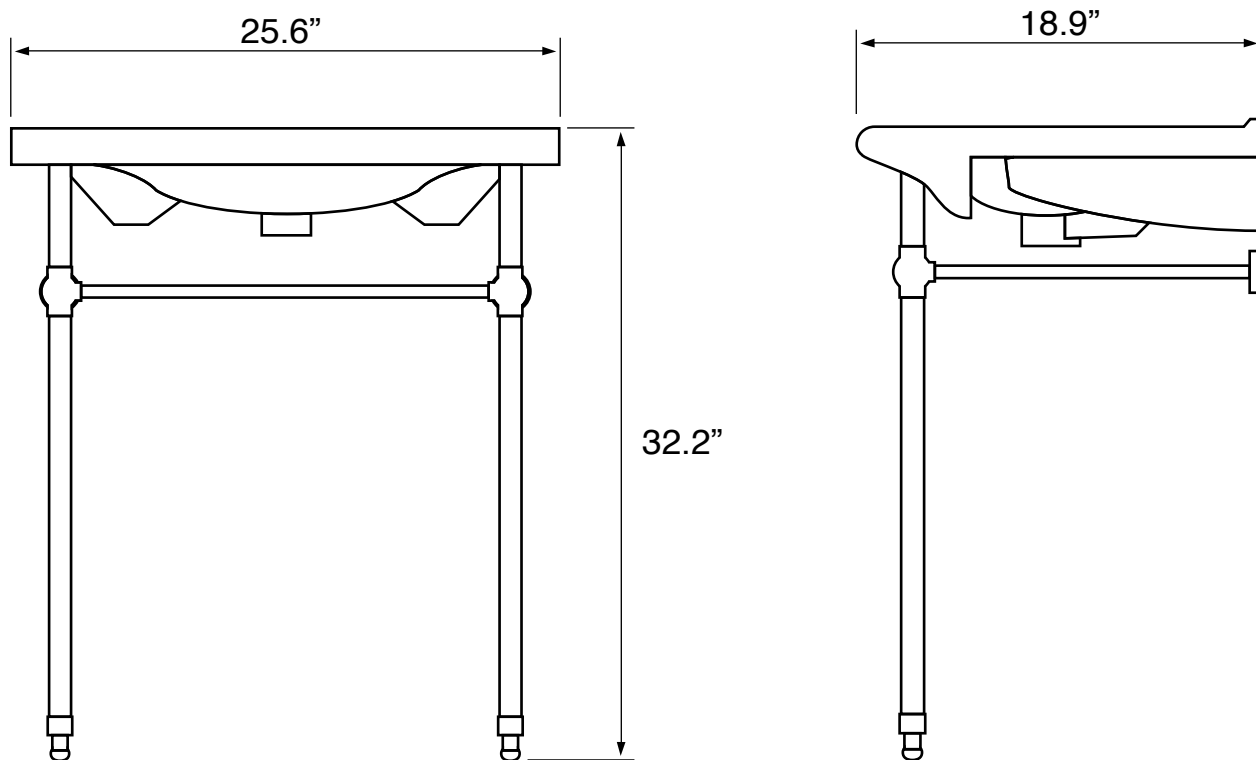

Features

- With overflow.
- Traditional design.

Material

- White ceramic bathroom sink.
- Polished chrome stainless steel console stand.

Installation

- Console installation.

Configurations

- Single Hole.
- Three Hole (8-inch centers).

Technical Information

Bowl type:	Single
Installation:	Console
Bowl dimensions:	Depth: 4.5"
Drain hole:	1.75"
Faucet hole:	1.38"
Hole configurations:	1, 3
Weight:	40 lbs

Notes

Install this product according to the installation instructions.