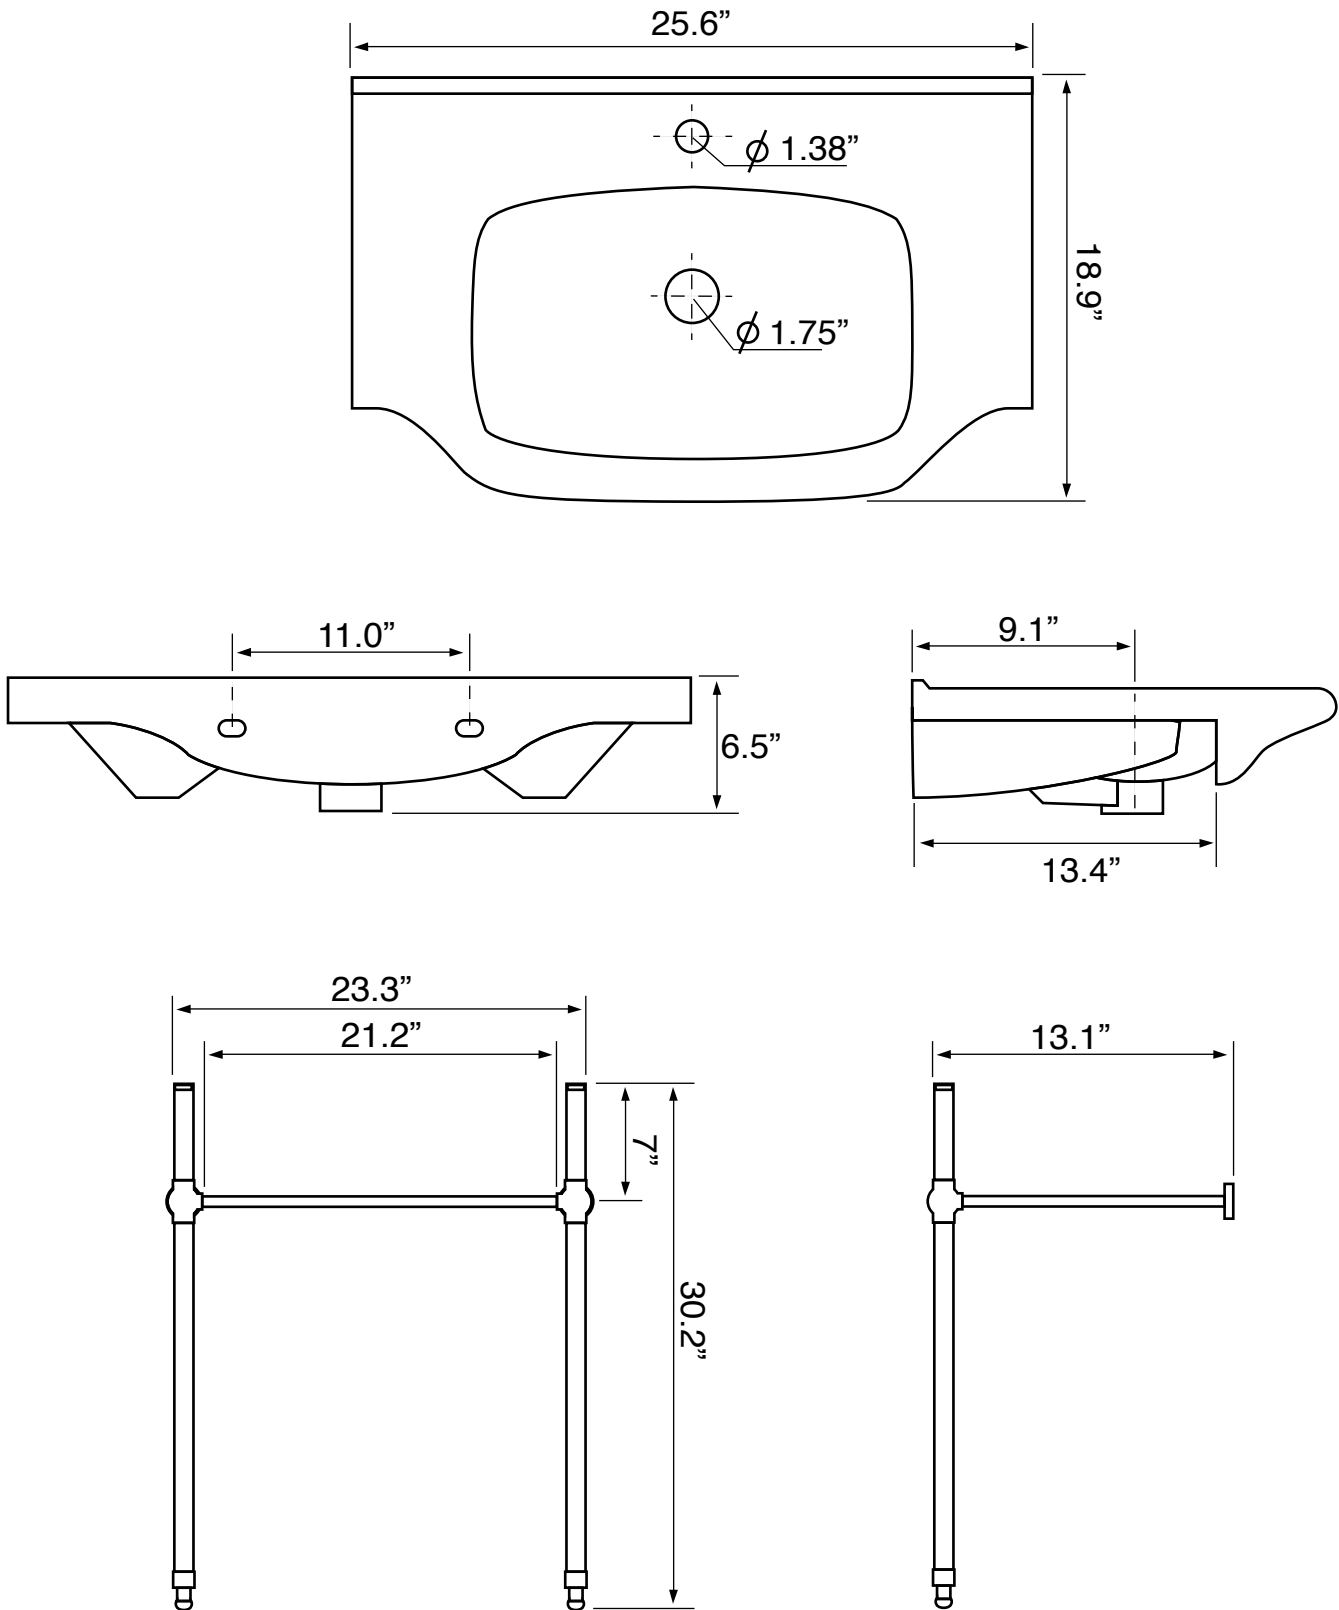

USA/Canada: 215.256.4197

Nameek's reserves the right to make revisions without notice to product specifications.
For more information, go to www.nameeks.com