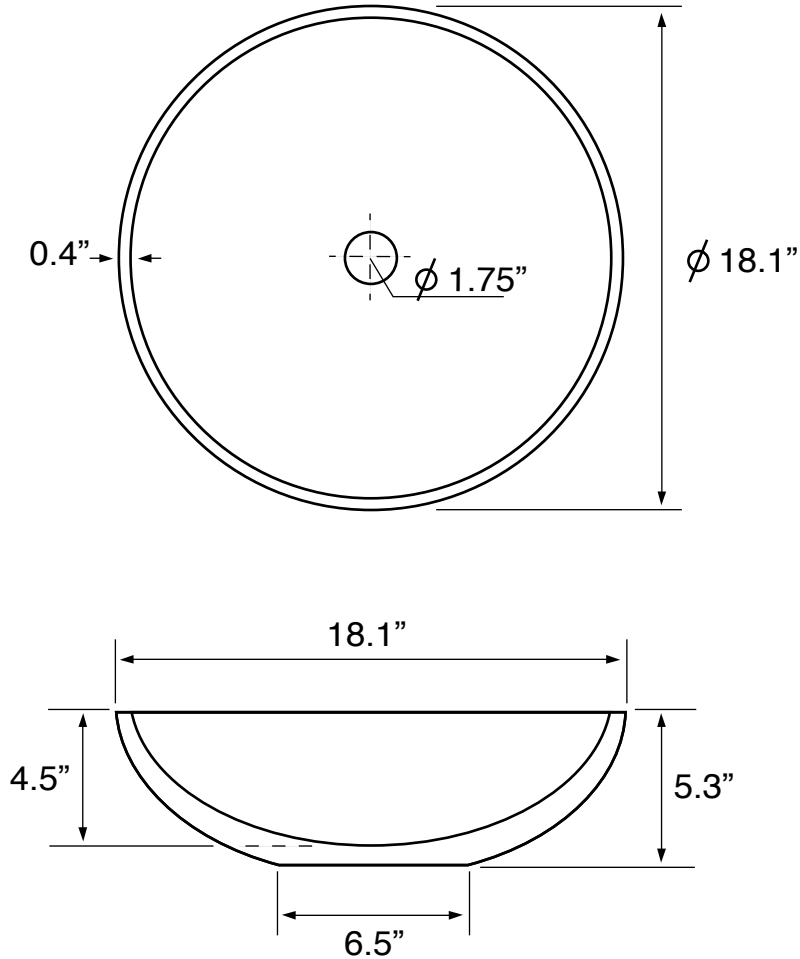

Features

- Without overflow.
- Modern design.

Material

- White ceramic bathroom sink.

Installation

- Vessel installation.

Nameek's One-Year Limited Warranty

See website for warranty information details.

Technical Information

Bowl type:	Single
Installation:	Vessel
Bowl dimensions:	Depth: 4.5" Width: 17.3" Length: 17.3"
Drain hole:	1.75"
Weight:	15 lbs

Notes

Install this product according to the installation instructions.