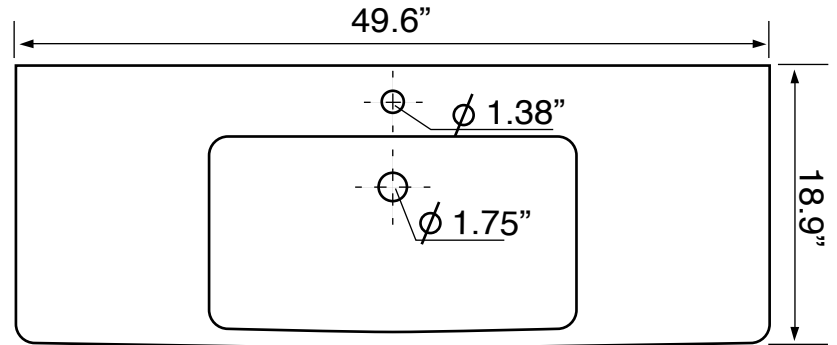

## Installation

- Wall mount installation.
- Drop in installation.

## Configurations

- Single Hole.
- Three Hole (8-inch centers).

## Technical Information

Bowl type:	Single
Installation:	Wall mounted Drop In
Drain hole:	1.75"
Faucet hole:	1.38"
Hole configurations:	1,3
Weight:	58.5 lbs