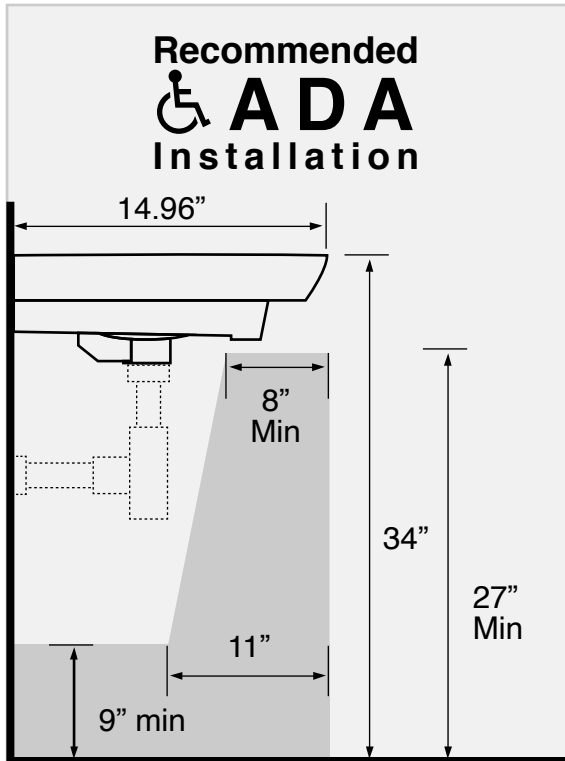

## Installation

- Wall mount installation.
- Drop in installation.

## Configurations

- Single Hole.
- Three Hole (8-inch centers).

## Technical Information

Bowl type:	Single
Installation:	Wall mounted Drop In
Drain hole:	1.75"
Faucet hole:	1.38"
Hole configurations:	1,3
Weight:	58.5 lbs