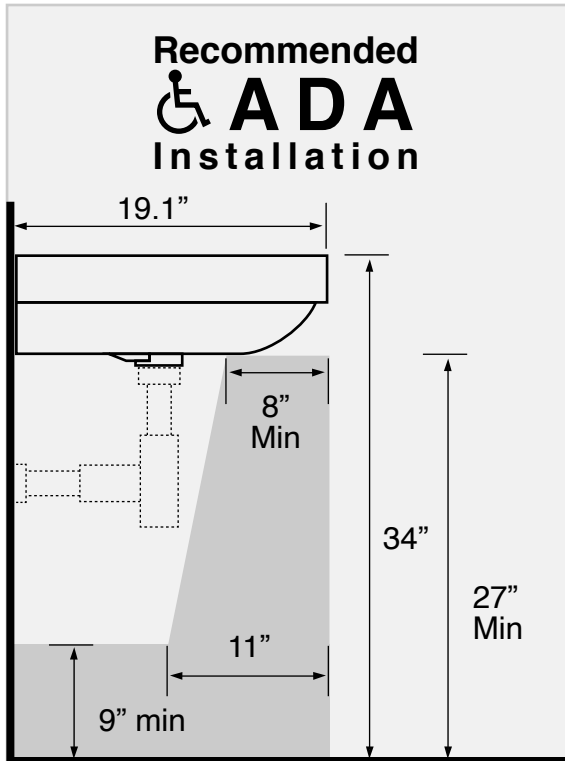

Features

- With overflow.
- Modern design.

Material

- White ceramic bathroom sink.

Installation

- Wall mount installation.
- Drop in installation.

Configurations

- Single Hole.
- Three Hole (8-inch centers).

Nameek's One-Year Limited Warranty

See website for warranty information details.

Technical Information

Bowl type:	Single
Installation:	Wall mounted Drop in
Bowl dimensions:	Depth: 4.8"
Drain hole:	1.75"
Faucet hole:	1.38"
Hole configurations:	1, 3
Weight:	30 lbs