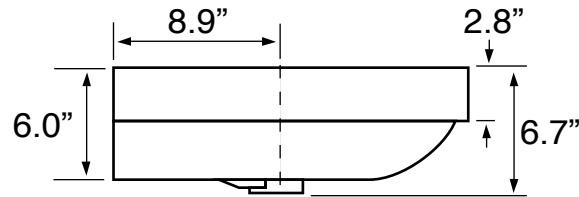

Features

- With overflow.
- Modern design.

Material

- White ceramic bathroom sink.

Installation

- Wall mount installation.
- Drop in installation.

Configurations

- Single Hole.
- Three Hole (8-inch centers).

Nameek's One-Year Limited Warranty

See website for warranty information details.

Technical Information

Bowl type:	Single
Installation:	Wall mounted Drop in
Bowl dimensions:	Depth: 4.8"
Drain hole:	1.75"
Faucet hole:	1.38"
Hole configurations:	1, 3
Weight:	30 lbs