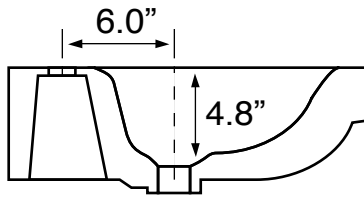

Features

- With overflow.
- Modern design.

Material

- White ceramic bathroom sink.

Installation

- Wall mount installation.
- Drop in installation.

Configurations

- Single Hole.
- Three Hole (8-inch centers).

Nameek's One-Year Limited Warranty

See website for warranty information details.

Technical Information

Bowl type:	Single
Installation:	Wall mounted Drop in
Bowl dimensions:	Depth: 4.8"
Drain hole:	1.75"
Faucet hole:	1.38"
Hole configurations:	1, 3
Weight:	30 lbs