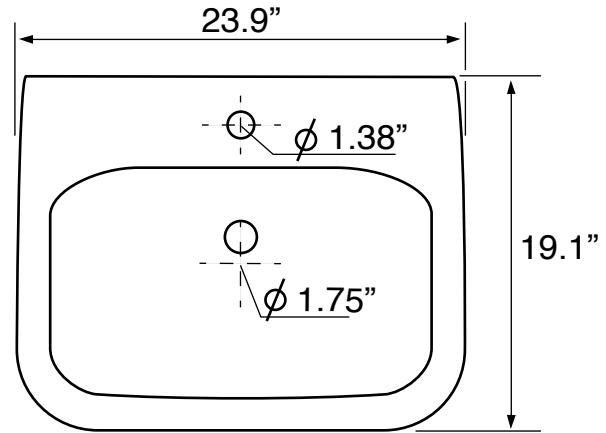

Features

- With overflow.
- Modern design.

Material

- White ceramic bathroom sink.

Installation

- Wall mount installation.
- Drop in installation.

Configurations

- Single Hole.
- Three Hole (8-inch centers).

Nameek's One-Year Limited Warranty

See website for warranty information details.

Technical Information

Bowl type:	Single
Installation:	Wall mounted Drop in
Bowl dimensions:	Depth: 4.8"
Drain hole:	1.75"
Faucet hole:	1.38"
Hole configurations:	1, 3
Weight:	30 lbs