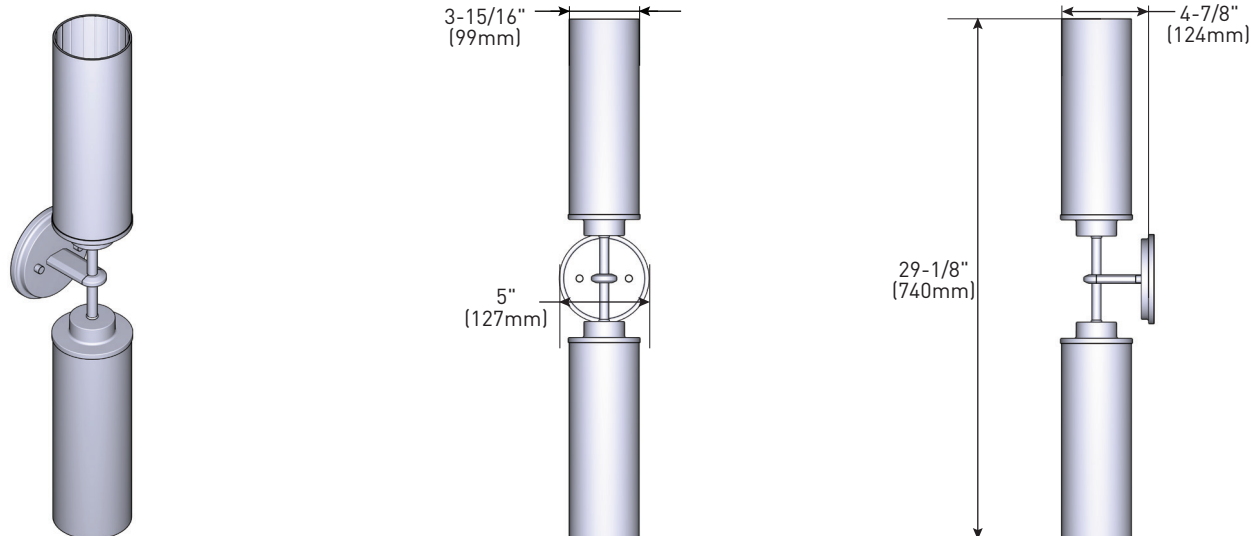

Greenfield™ Technical Specification

YB1762

2-Globe Light Fixture

Dimensions:

Product Information:

Stock Numbers: YB1762CH – Chrome
YB1762BN – Brushed Nickel
YB1762BL – Matte Black
YB1762BG – Brushed Gold

Globe Service Kit: YB1769

Materials: Steel, glass

Voltage: 120v

Bulb: 100w max (not included); type T

UL Listed: Yes – for damp locations

Important Notes: Turn off power during installation. Do not connect or disconnect under load.