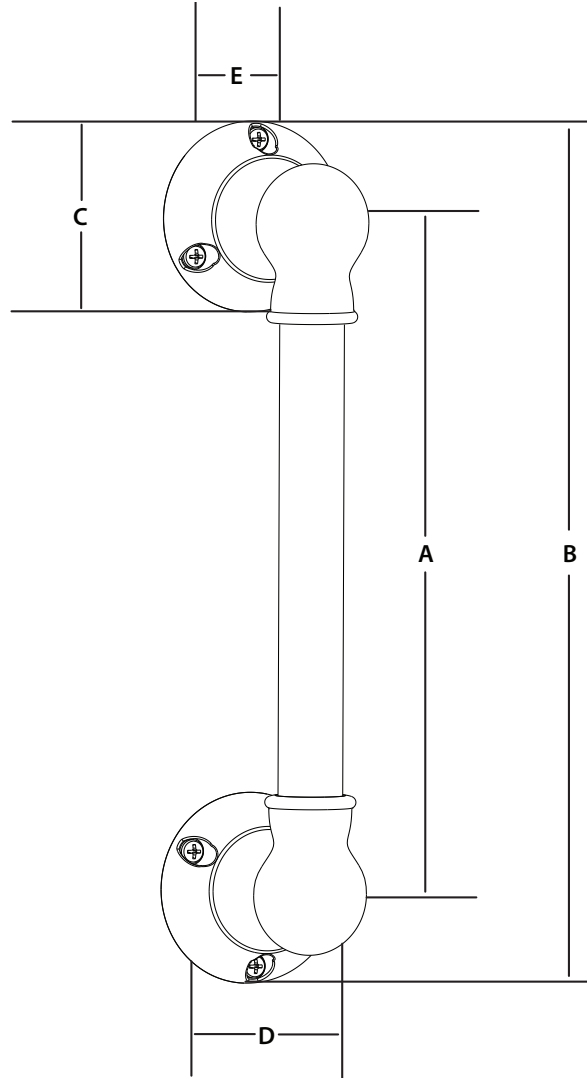

Technical Specification

Banbury Hand Grip with Press and Mark

MYG2609

Stock Numbers:

- **MYG2609CH – 9" Hand Grip**
Chrome Finish Exposed Screw
- **MYG2609BN – 9" Hand Grip**
Brushed Nickel Finish Exposed Screw

Dimensions:

	9" Grab Bar
A	9.00
B	11.55
C	2.55
D	2.50
E	1.60

Materials:

The **bar** is made from Stainless Steel and the **posts** are Zinc.

Cleaning Instructions:

To preserve the fine finish of this product, clean only with a soft damp cloth. Dry well. Do not use commercial or abrasive cleaners.