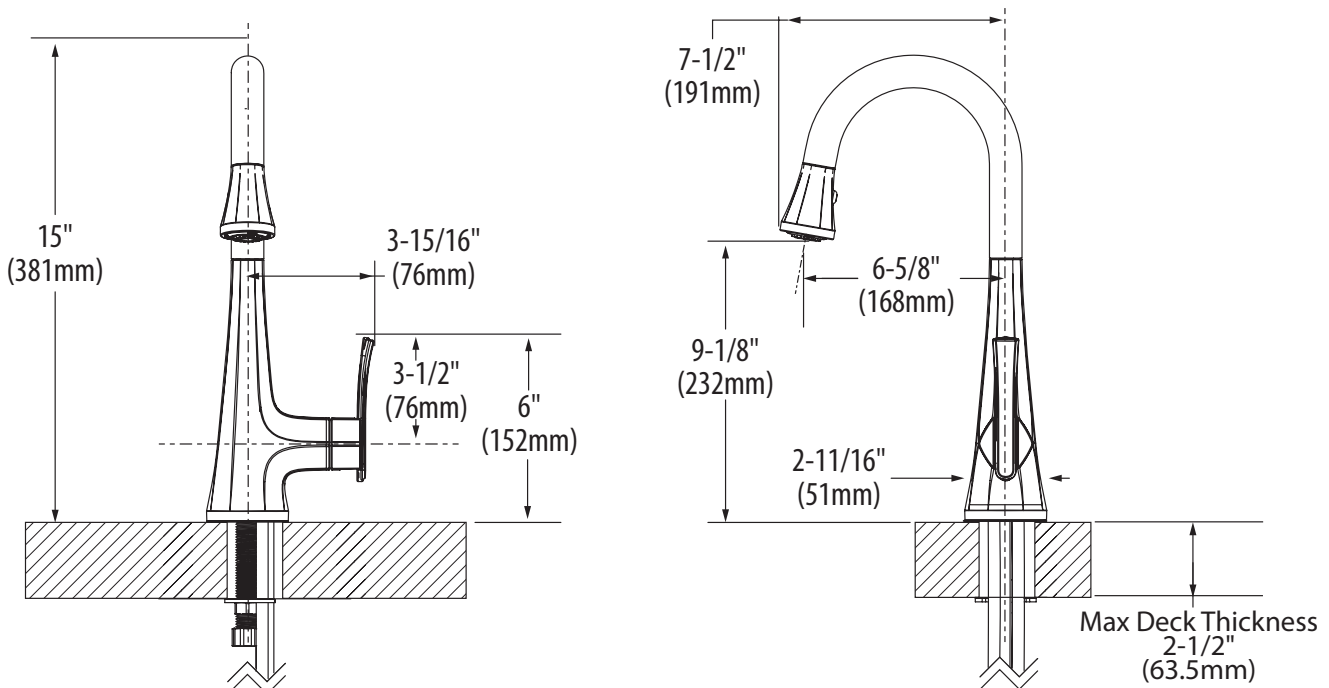

Visit [www.moen.com/support](http://www.moen.com/support) for complete details and limitations

**Sinema™**  
**Single-Handle High Arc**  
**Pulldown Bar Faucet**

**Models:** S6235 series

**NOTE:** THIS FAUCET IS DESIGNED TO BE INSTALLED THROUGH 1 OR 3 HOLES, 1-1/2" (38mm) MIN. DIA.

## CRITICAL DIMENSIONS

(DO NOT SCALE)