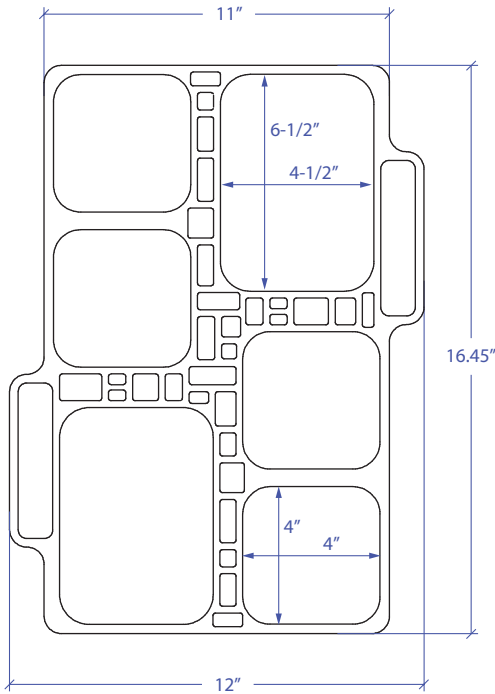

BAIN MARIE MWBMFLW-651GPSB

FEATURES

- 6 x Borosilicate Glass Bowl With Cover
- 1 x Stainless Steel Tray

TECHNICAL INFORMATION

- Tray: Solid 1/4" 304 Stainless Steel
- Glass Bowl: Borosilicate Glass

FINISHES

- Tray: Graphite PVD Satin Brushed
- Glass Bowl: Clear

INCLUDED ACCESSORIES

- 4 x 4-3/8" x 4-3/8" x 2"D Borosilicate Glass Bowl
- 2 x 4-7/8" x 6-5/8" x 2.5"D Borosilicate Glass Bowl

PROJECT INFORMATION			
Project			
Date	/	/	QTY
Specifier			
Contact			
Note			