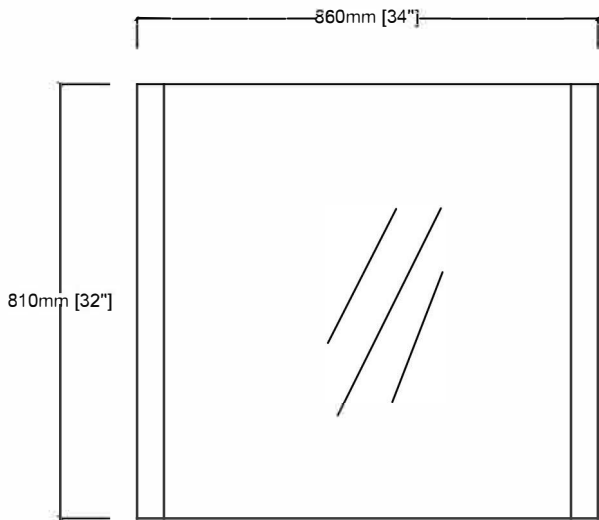

# VOLEZ 36"

Length: 36"  
Width: 18"  
Height: 34"

MIRROR

SIDE VIEW

FRONT VIEW

BACK VIEW

## LV341836