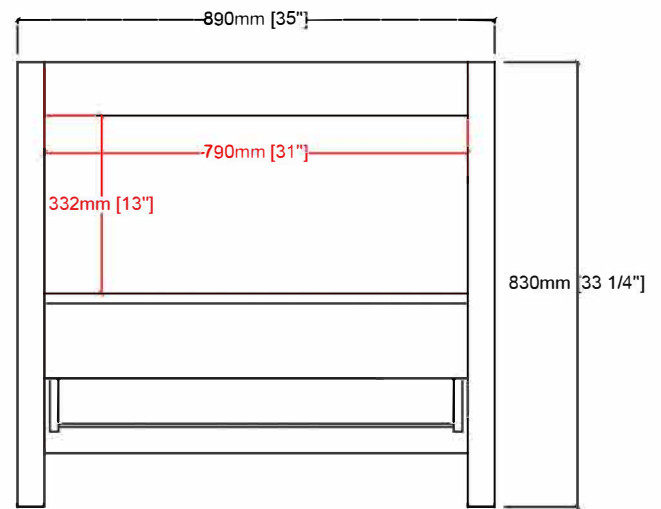

# VOLEZ 36"

Length: 36"  
Width: 18"  
Height: 34"

MIRROR

SIDE VIEW

FRONT VIEW

BACK VIEW

## LV341836