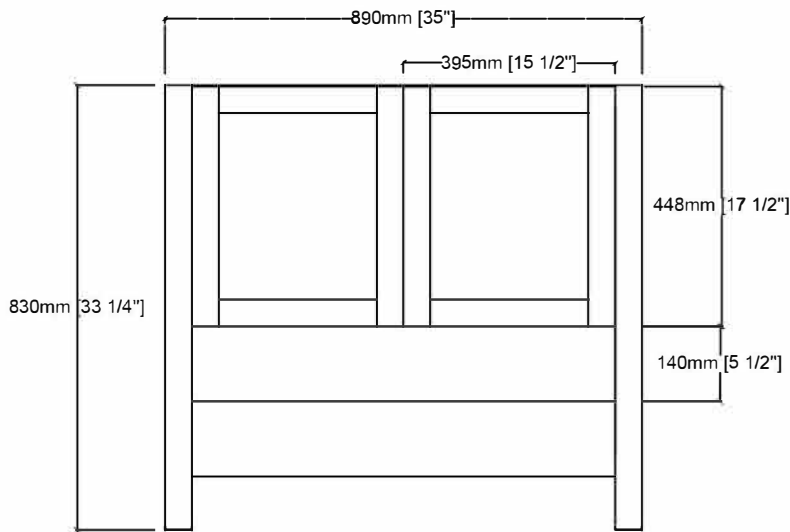

# VOLEZ 36"

Length: 36"  
Width: 18"  
Height: 34"

MIRROR

SIDE VIEW

FRONT VIEW

BACK VIEW

## LV341836