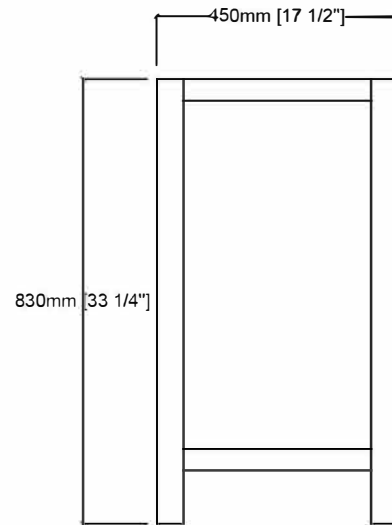

# VOLEZ 36"

Length: 36"  
Width: 18"  
Height: 34"

MIRROR

SIDE VIEW

FRONT VIEW

BACK VIEW

## LV341836