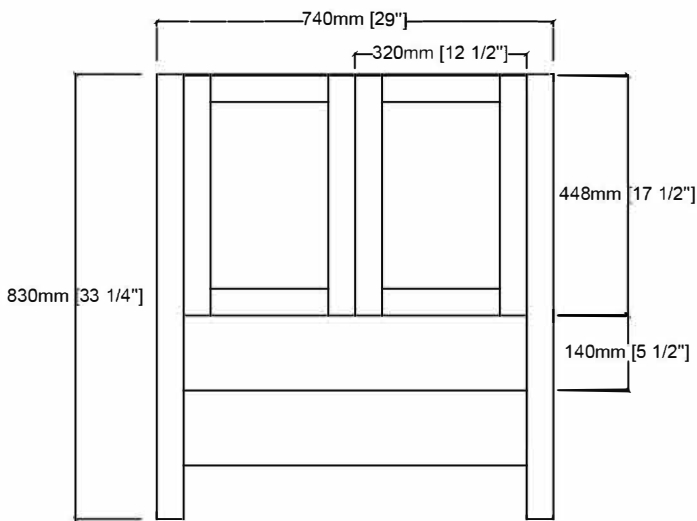

LEXORA®
HOME DECOR & HOME FURNISHINGS

VOLEZ 30"

Length: 30"
Width: 18"
Height: 34"

MIRROR

SIDE VIEW

FRONT VIEW

BACK VIEW

LV341830