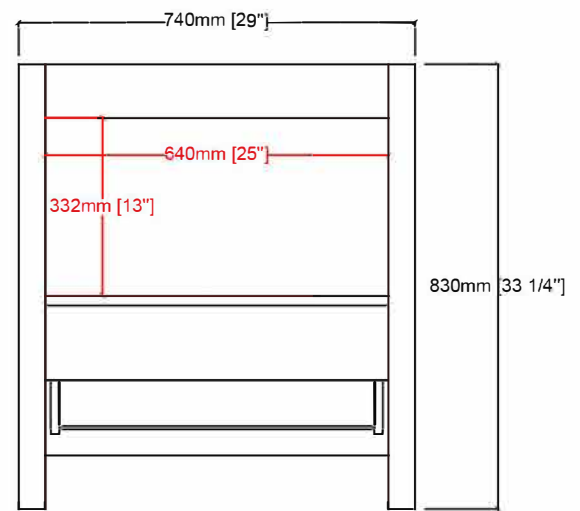

LEXORA®
HOME DECOR & HOME FURNISHINGS

VOLEZ 30"

Length: 30"
Width: 18"
Height: 34"

MIRROR

SIDE VIEW

FRONT VIEW

BACK VIEW

LV341830