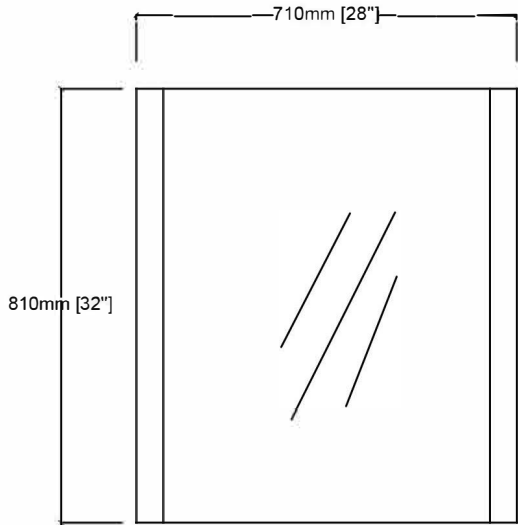

LEXORA®
HOME DECOR & HOME FURNISHINGS

VOLEZ 30"

Length: 30"
Width: 18"
Height: 34"

MIRROR

SIDE VIEW

FRONT VIEW

BACK VIEW

LV341830