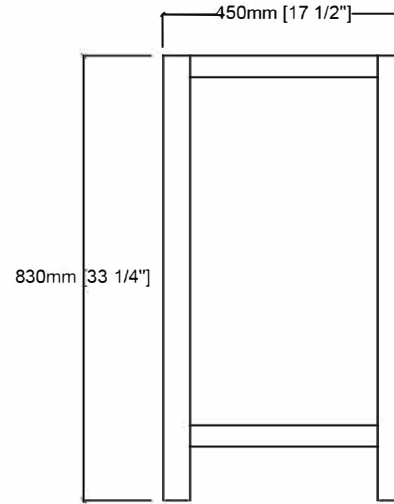

LEXORA®
HOME DECOR & HOME FURNISHINGS

VOLEZ 30"

Length: 30"
Width: 18"
Height: 34"

MIRROR

SIDE VIEW

FRONT VIEW

BACK VIEW

LV341830