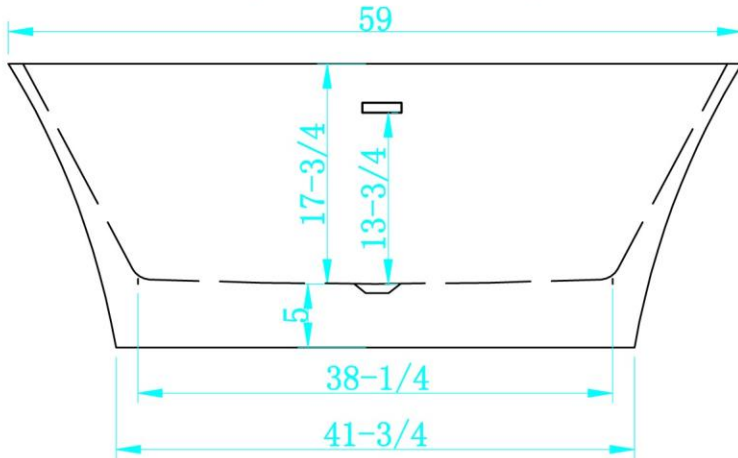

# VINTER

Exterior Size - 59"Lx29-1/2"Wx22-3/4"H  
Interior Size - 38-1/4"Lx19"Wx17-3/4"H  
Depth at Drain - 17-3/4"  
Drain To Overflow - 13-3/4"  
Maximum Fill - 67 Gallons  
Note - All Measurements are  $\pm 1/2$ "