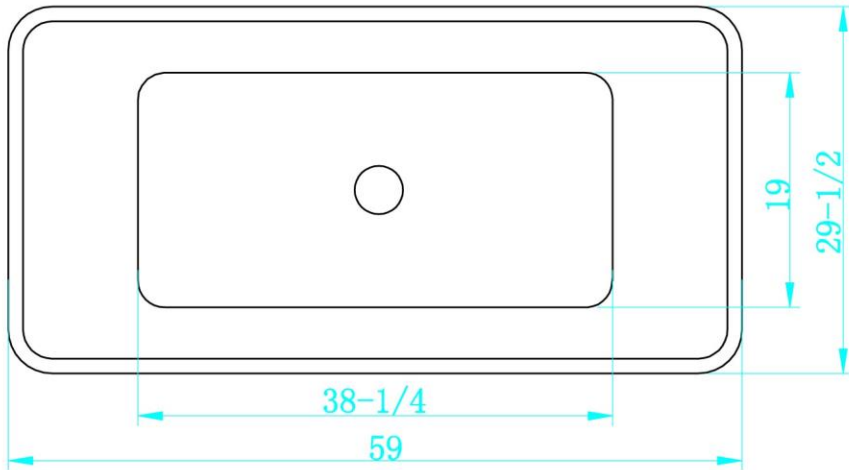

# VINTER

Exterior Size - 59"Lx29-1/2"Wx22-3/4"H  
Interior Size - 38-1/4"Lx19"Wx17-3/4"H  
Depth at Drain - 17-3/4"  
Drain To Overflow - 13-3/4"  
Maximum Fill - 67 Gallons  
Note - All Measurements are  $\pm 1/2$ "