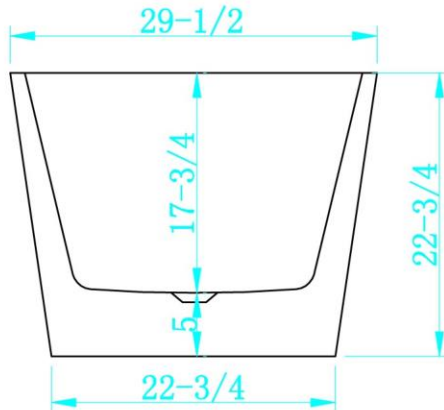

# VINTER

Exterior Size - 59"Lx29-1/2"Wx22-3/4"H  
Interior Size - 38-1/4"Lx19"Wx17-3/4"H  
Depth at Drain - 17-3/4"  
Drain To Overflow - 13-3/4"  
Maximum Fill - 67 Gallons  
Note - All Measurements are  $\pm 1/2$ "