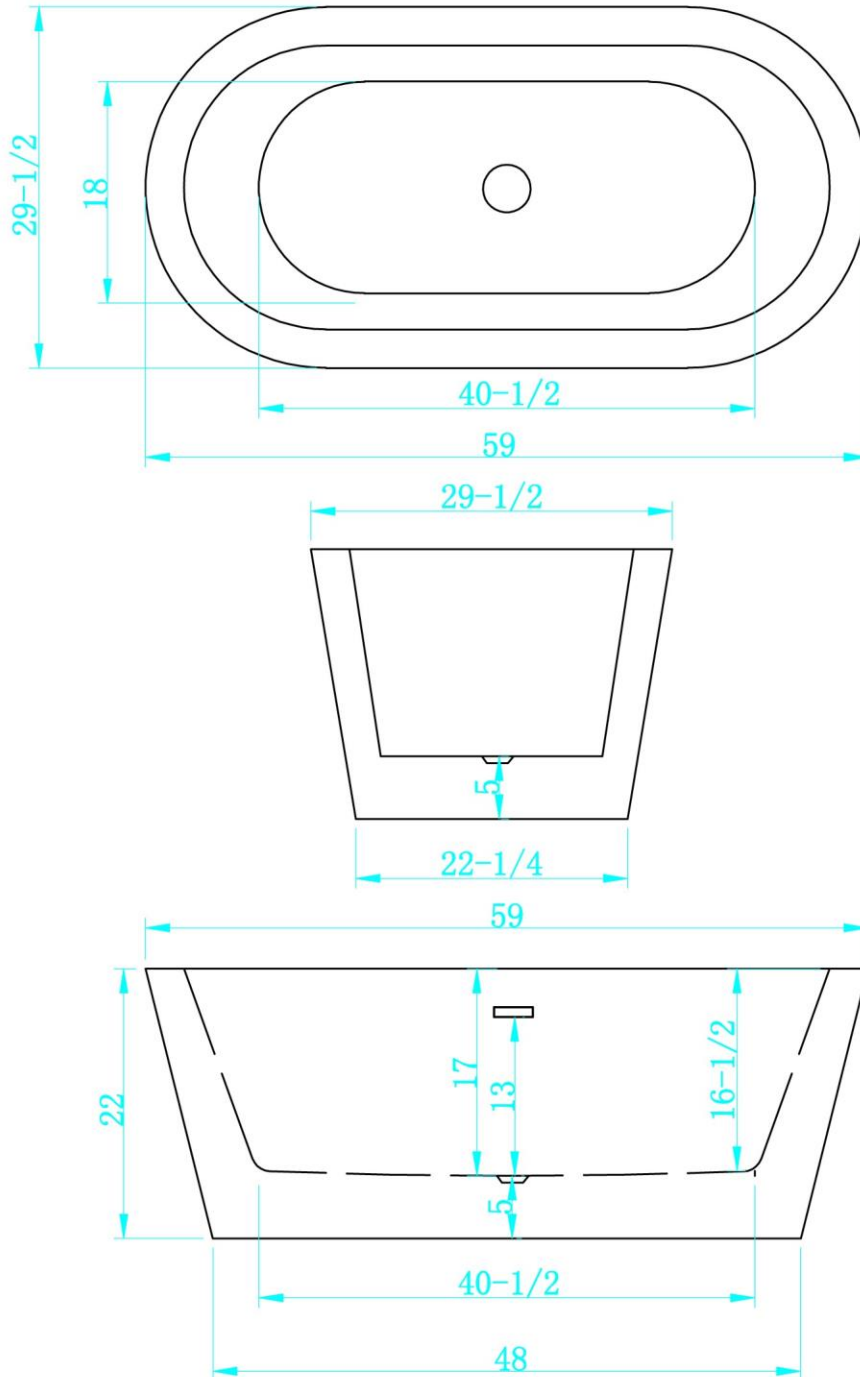

LEXORA®
HOME DECOR & HOME FURNISHINGS

LURE

Exterior Size - 59"Lx29-1/2"Wx22"H
Interior Size - 40-1/2"Lx18"Wx17"H
Depth at Drain - 17"
Drain To Overflow - 13"
Maximum Fill - 67 Gallons
Note - All Measurements are $\pm 1/2$ "