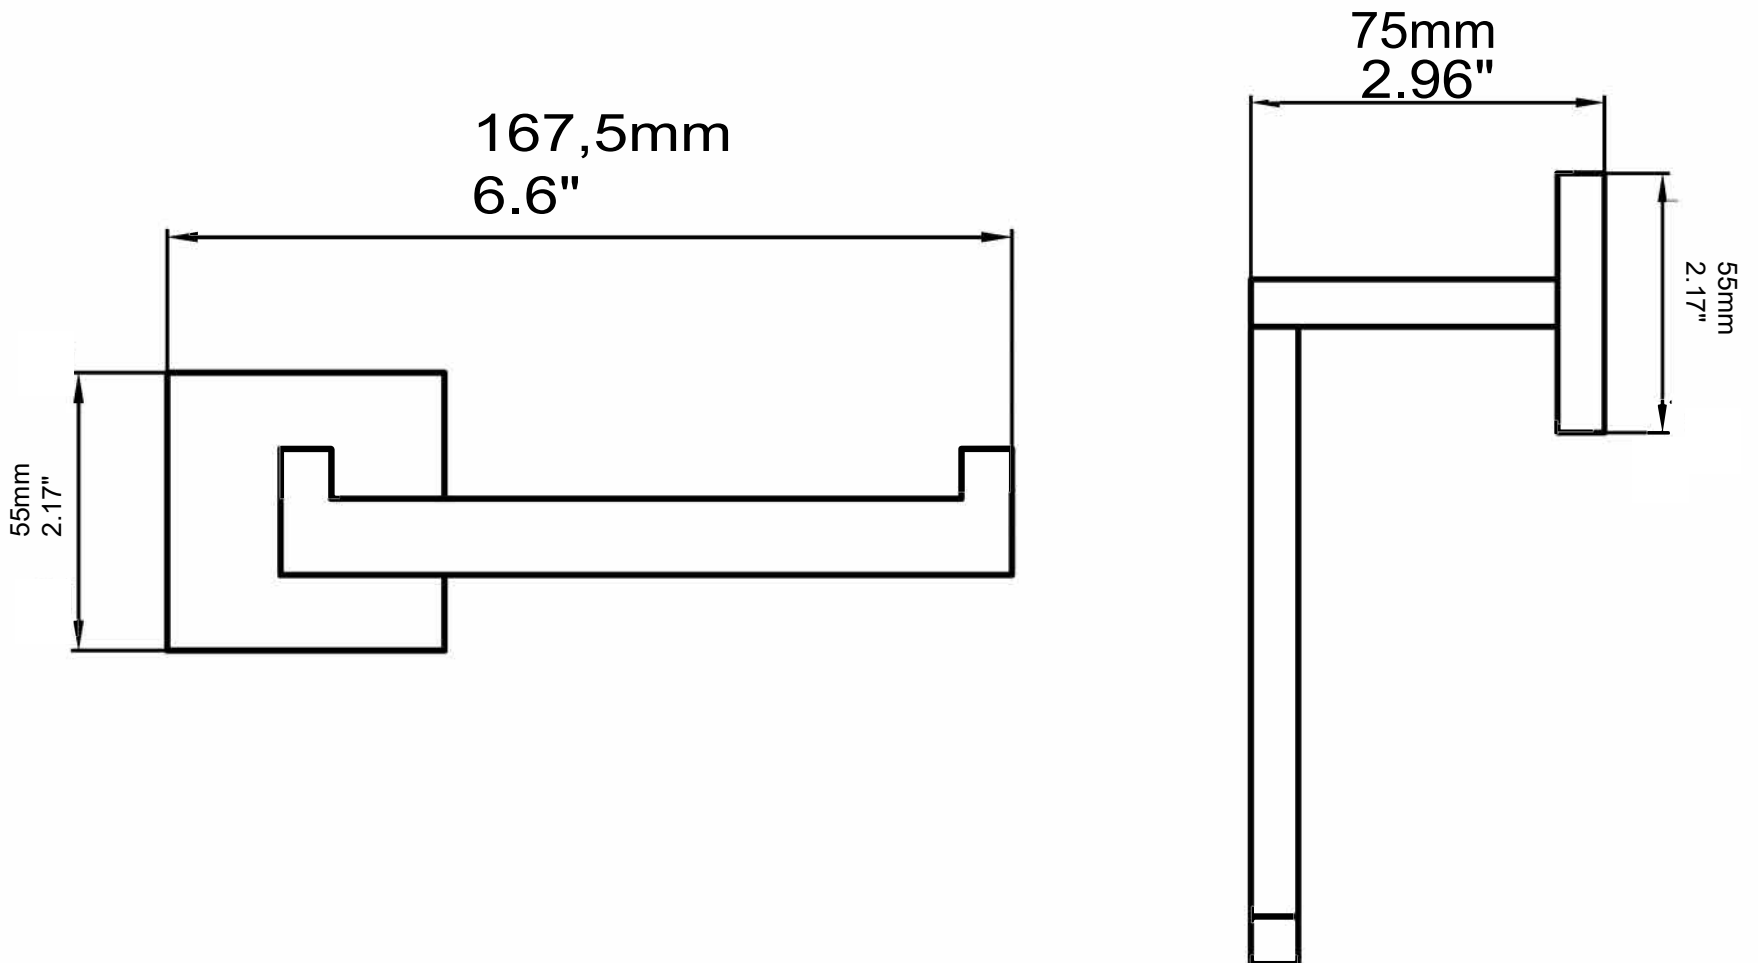

# BAGNO LUCIDO PAPER HOLDER

LPH14152