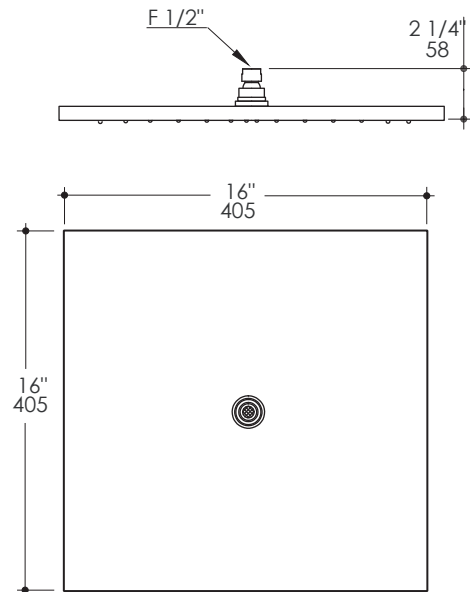

Waterblade Shower Head Item #W1078

Features:

- Tilting square rain shower head
- Brass construction with 320 rubber nozzles
- Ceiling-mounted installation only
- Arm and flange sold separately
- Recommended max. water pressure 43.5 PSI (flow rate 7.2 GPM)
- Includes flow reducer 2.5 GPM

Finish Options:

CR - Polished Chrome

Product Specifications:

Notes:

Drawings provided herein are meant to give the user an idea of the product and are not made to scale. The size in inches is rounded up to the nearest $1/16''$.